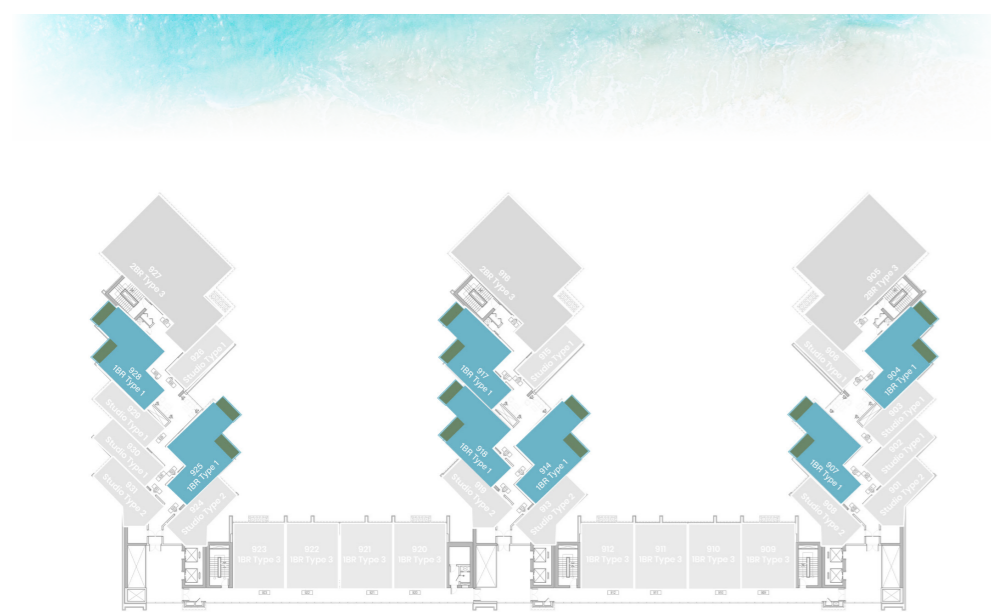

1 BEDROOM

LEVEL 9 TYPE 1

SUITE AREA	655.31 SQ.FT.	60.88 SQ.M.
BALCONY AREA	138.32 SQ.FT.	12.85 SQ.M.
TOTAL AREA	793.62 SQ.FT.	73.73 SQ.M.

UNIT

04, 07, 14, 17, 18, 25, 28