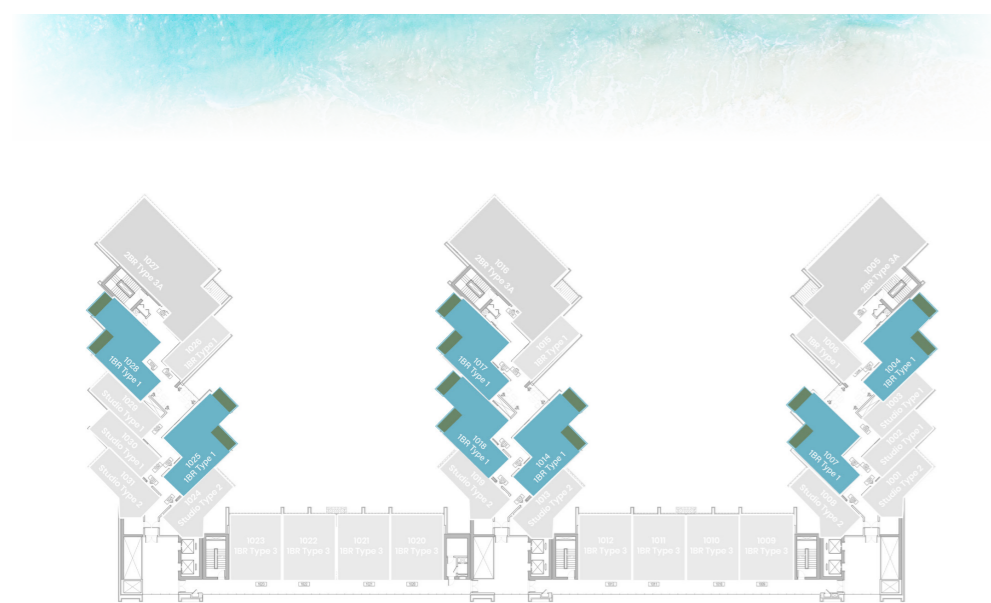

1 BEDROOM

LEVEL 10 TYPE 1

SUITE AREA	651.32 SQ.FT.	60.51 SQ.M.
BALCONY AREA	136.38 SQ.FT.	12.67 SQ.M.
TOTAL AREA	787.70 SQ.FT.	73.18 SQ.M.

UNIT

04, 07, 14, 17, 18, 25, 28