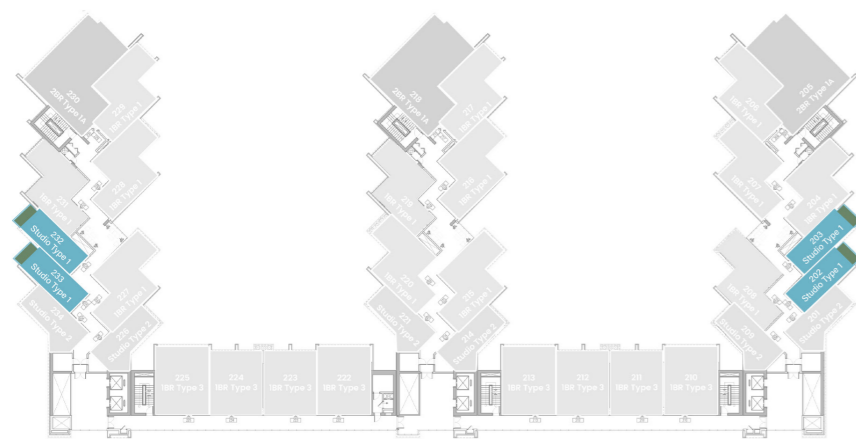

UNIT
05, 18, 30

2ND FLOOR

STUDIO

LEVEL 2 TYPE 1

SUITE AREA	327.87 SQ.FT.	30.46 SQ.M.
BALCONY AREA	103.87 SQ.FT.	9.65 SQ.M.
TOTAL AREA	431.74 SQ.FT.	40.11 SQ.M.

UNIT
02, 03, 32, 33

STUDIO

LEVEL 2 TYPE 2