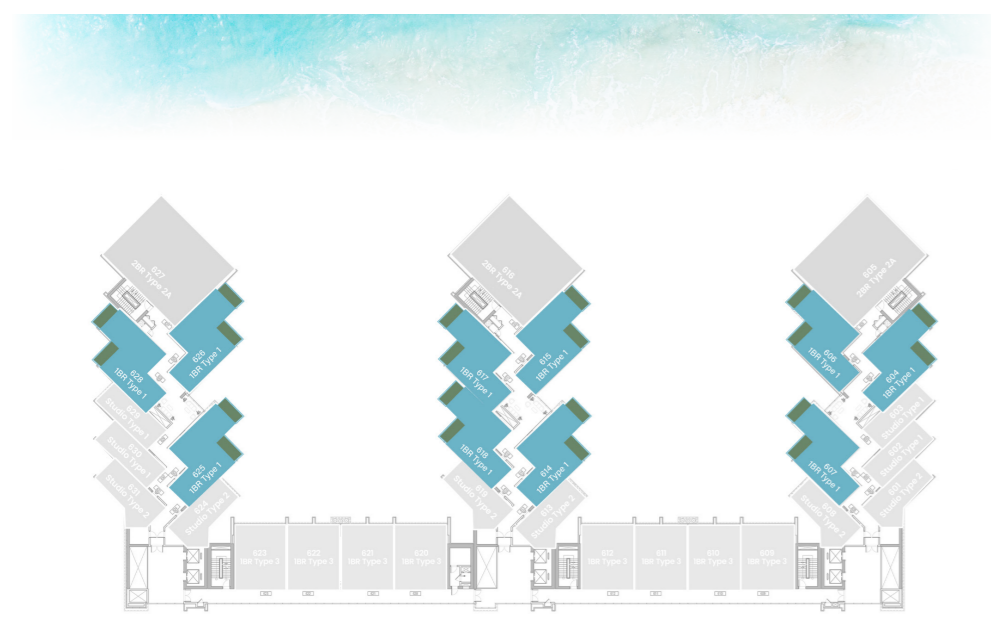

1 BEDROOM

LEVEL 6 TYPE 1

SUITE AREA	655.52 SQ.FT.	60.90 SQ.M.
BALCONY AREA	171.25 SQ.FT.	15.91 SQ.M.
TOTAL AREA	826.78 SQ.FT.	76.81 SQ.M.

UNIT

04, 06, 07, 14, 15, 17, 18, 25, 26, 28