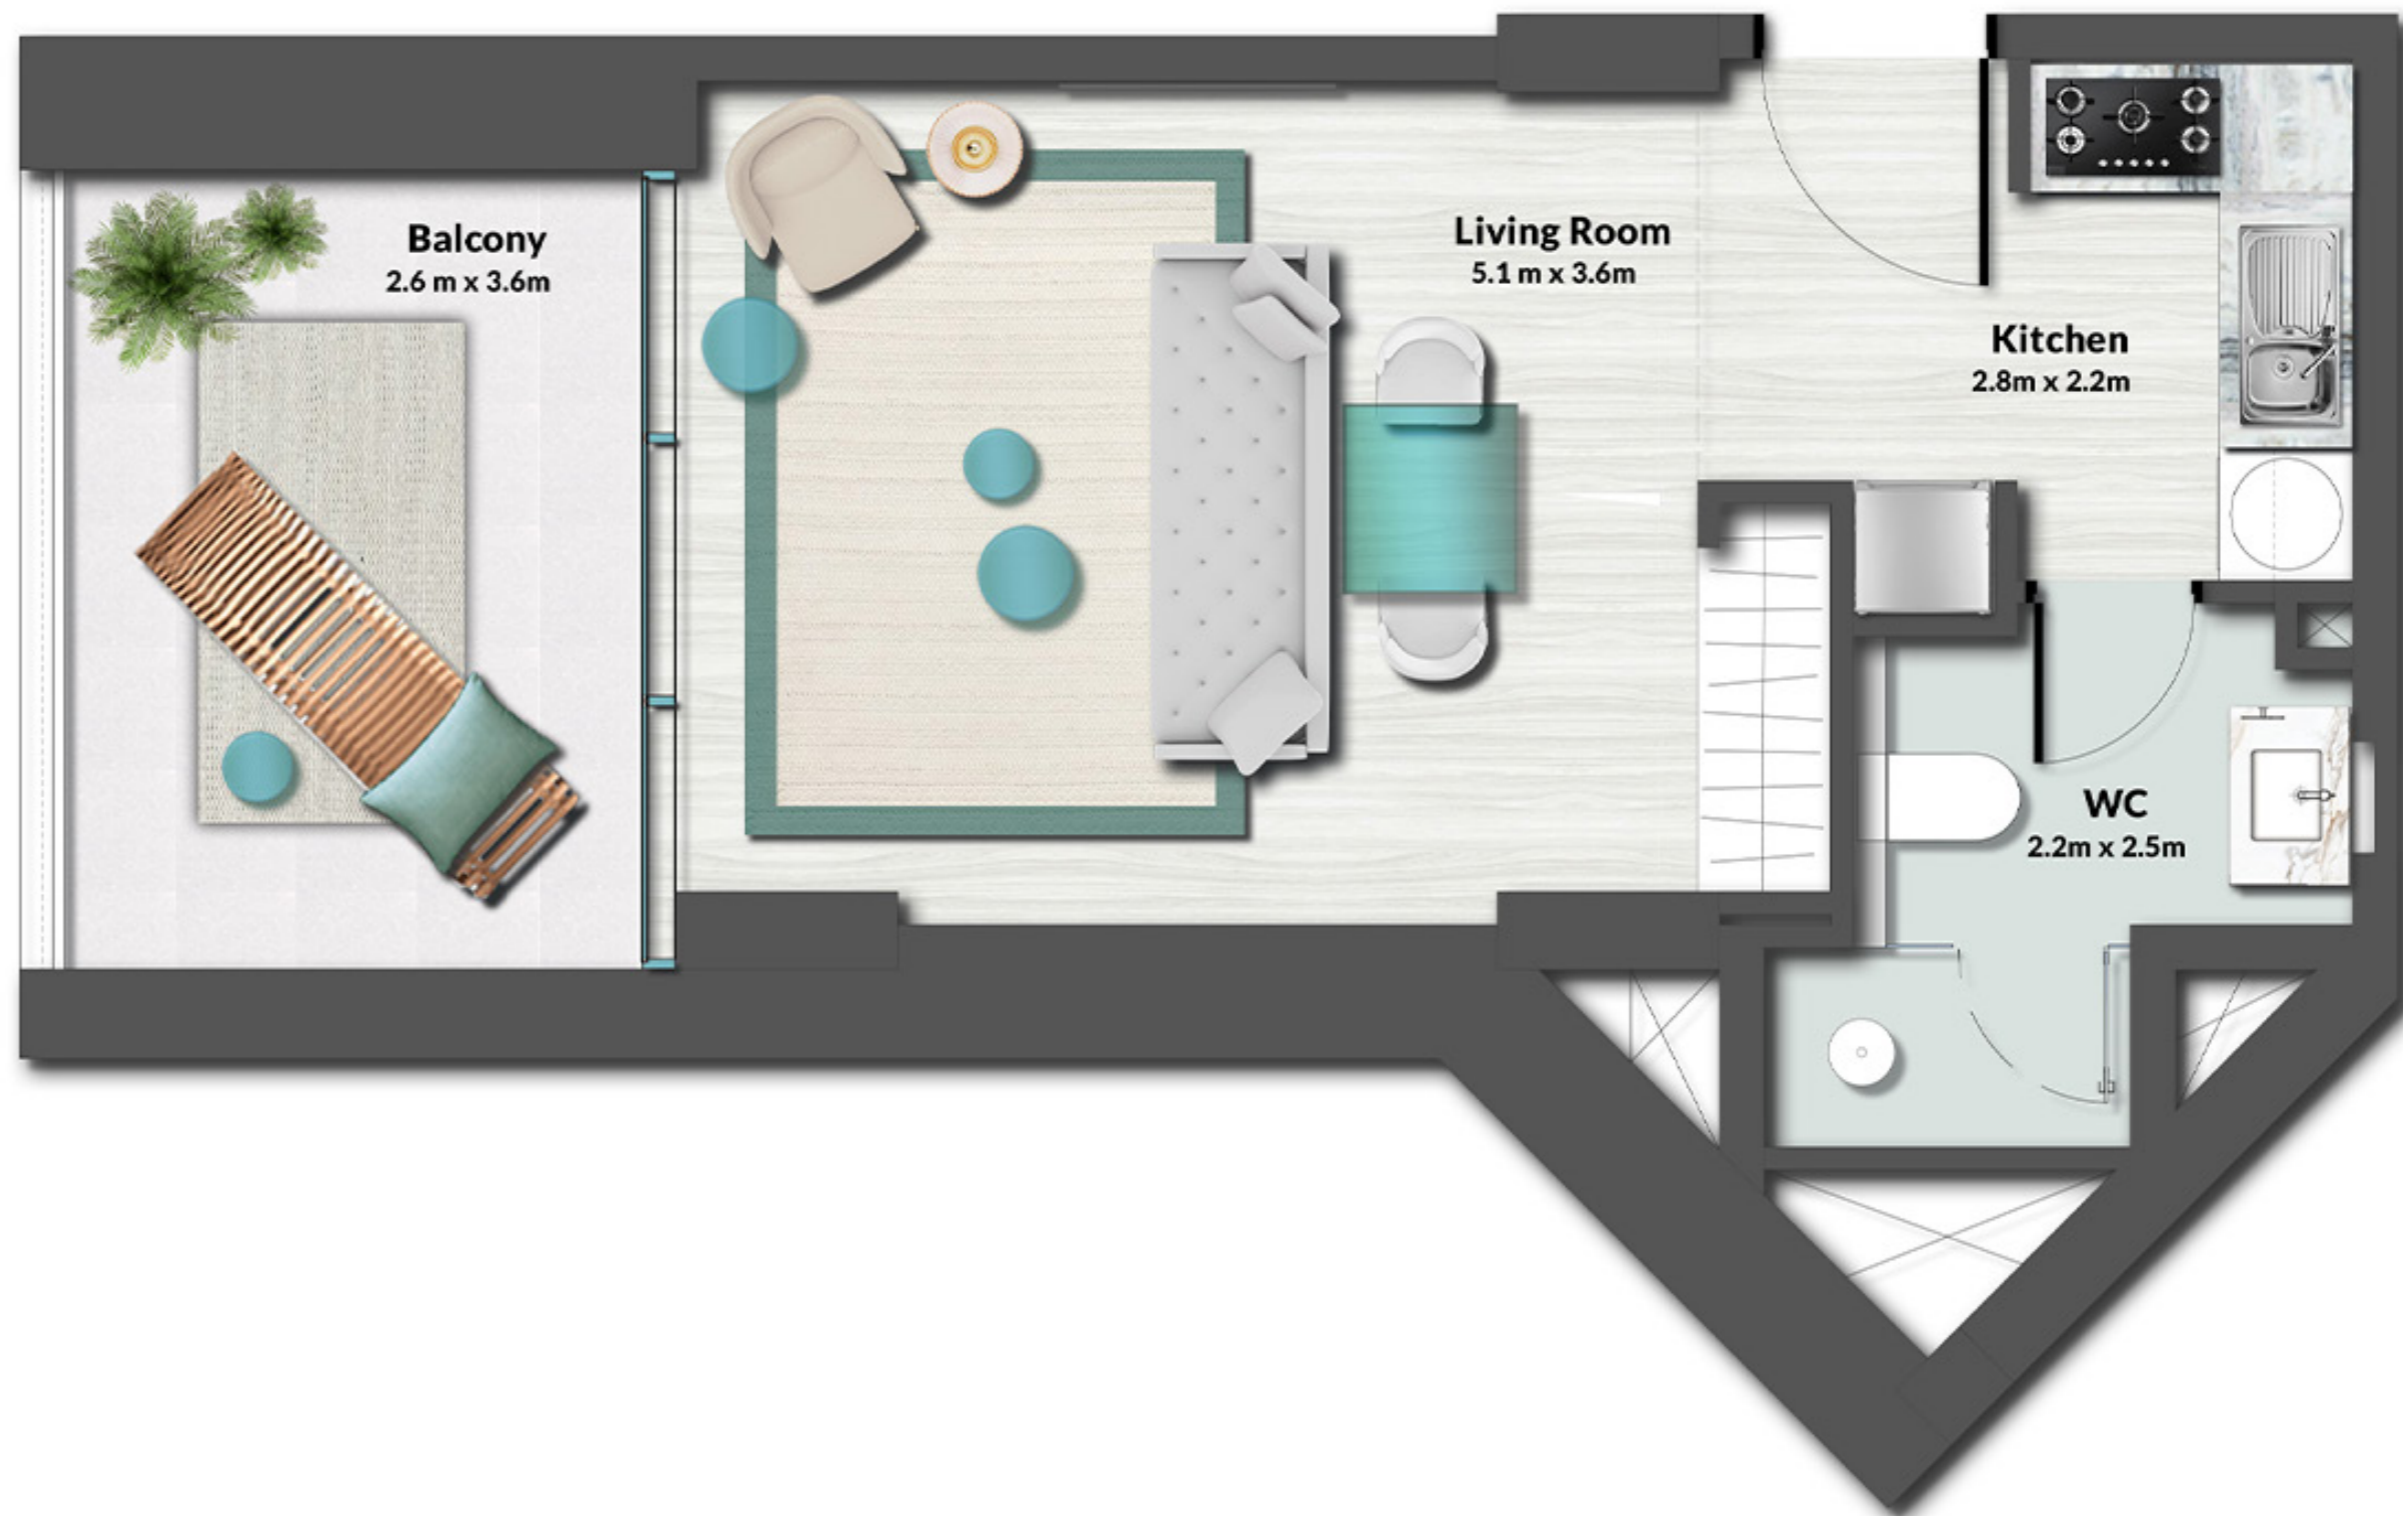

SUITE AREA	351.98 SQ.FT.	32.70 SQ.M.
BALCONY AREA	88.80 SQ.FT.	8.25 SQ.M.
TOTAL AREA	440.78 SQ.FT.	40.95 SQ.M.

UNIT

01, 09, 14, 21, 26, 34

1 BEDROOM

LEVEL 2 TYPE 1

SUITE AREA	655.09 SQ.FT.	60.86 SQ.M.
BALCONY AREA	138.32 SQ.FT.	12.85 SQ.M.
TOTAL AREA	793.41 SQ.FT.	73.71 SQ.M.