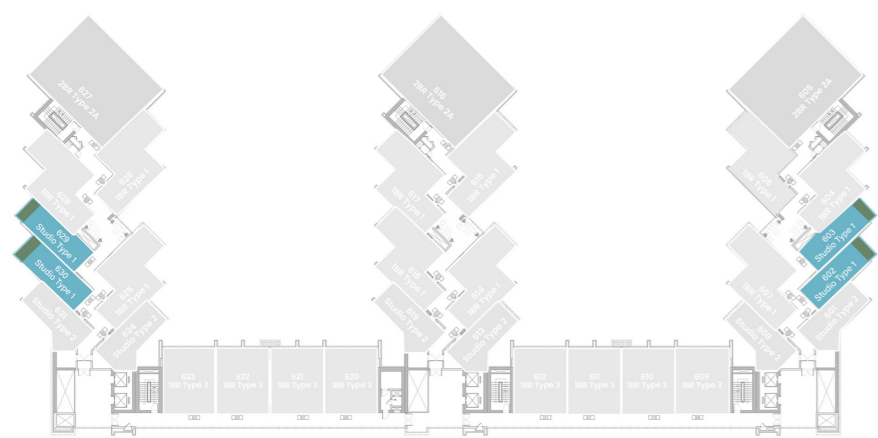

STUDIO

LEVEL 6 TYPE 1

SUITE AREA	327.98 SQ.FT.	30.47 SQ.M.
BALCONY AREA	104.19 SQ.FT.	9.68 SQ.M.
TOTAL AREA	432.17 SQ.FT.	40.15 SQ.M.

UNIT
02, 03, 08, 30