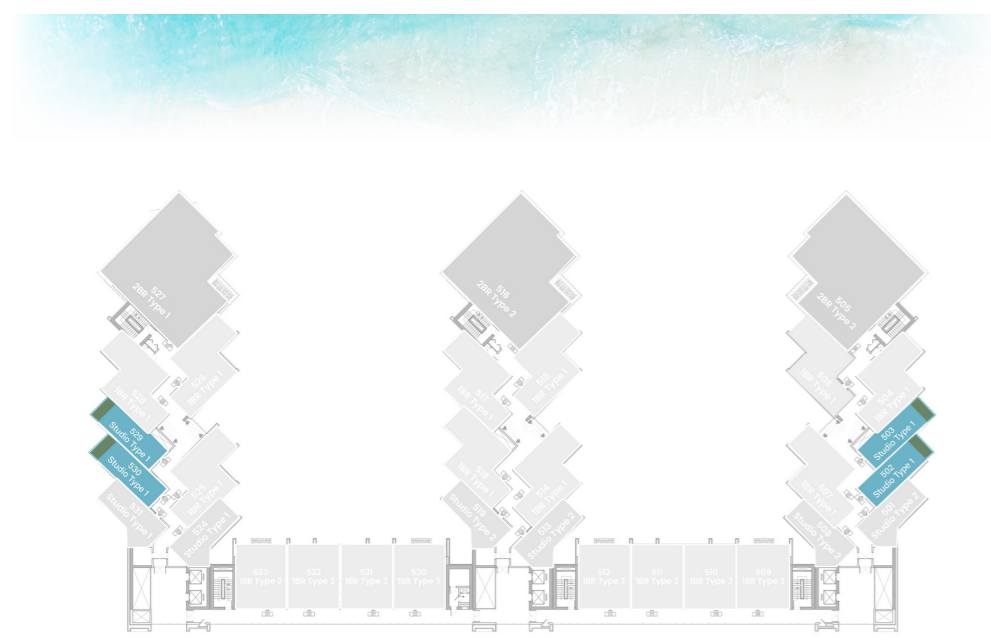

UNIT
05, 18, 30

5TH
FLOOR

STUDIO

LEVEL 5 TYPE 1

SUITE AREA	328.19 SQ.FT.	30.49 SQ.M.
BALCONY AREA	122.39 SQ.FT.	11.37 SQ.M.
TOTAL AREA	450.58 SQ.FT.	41.86 SQ.M.

UNIT
02, 03, 29, 30

STUDIO

LEVEL 5 TYPE 2