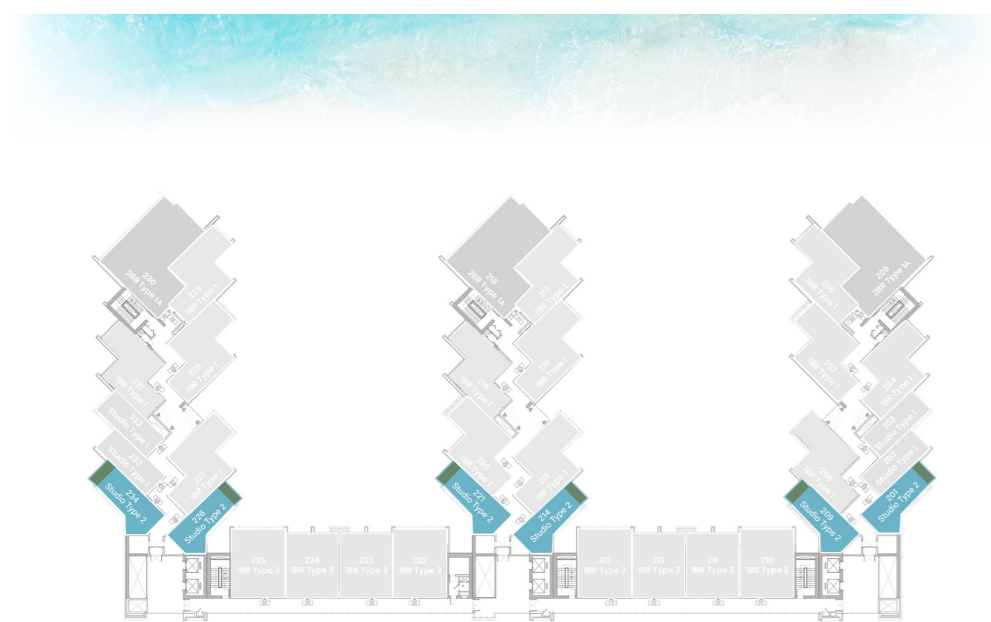

STUDIO

LEVEL 2 TYPE 2

SUITE AREA	351.98 SQ.FT.	32.70 SQ.M.
BALCONY AREA	88.80 SQ.FT.	8.25 SQ.M.
TOTAL AREA	440.78 SQ.FT.	40.95 SQ.M.

UNIT

01, 09, 14, 21, 26, 34