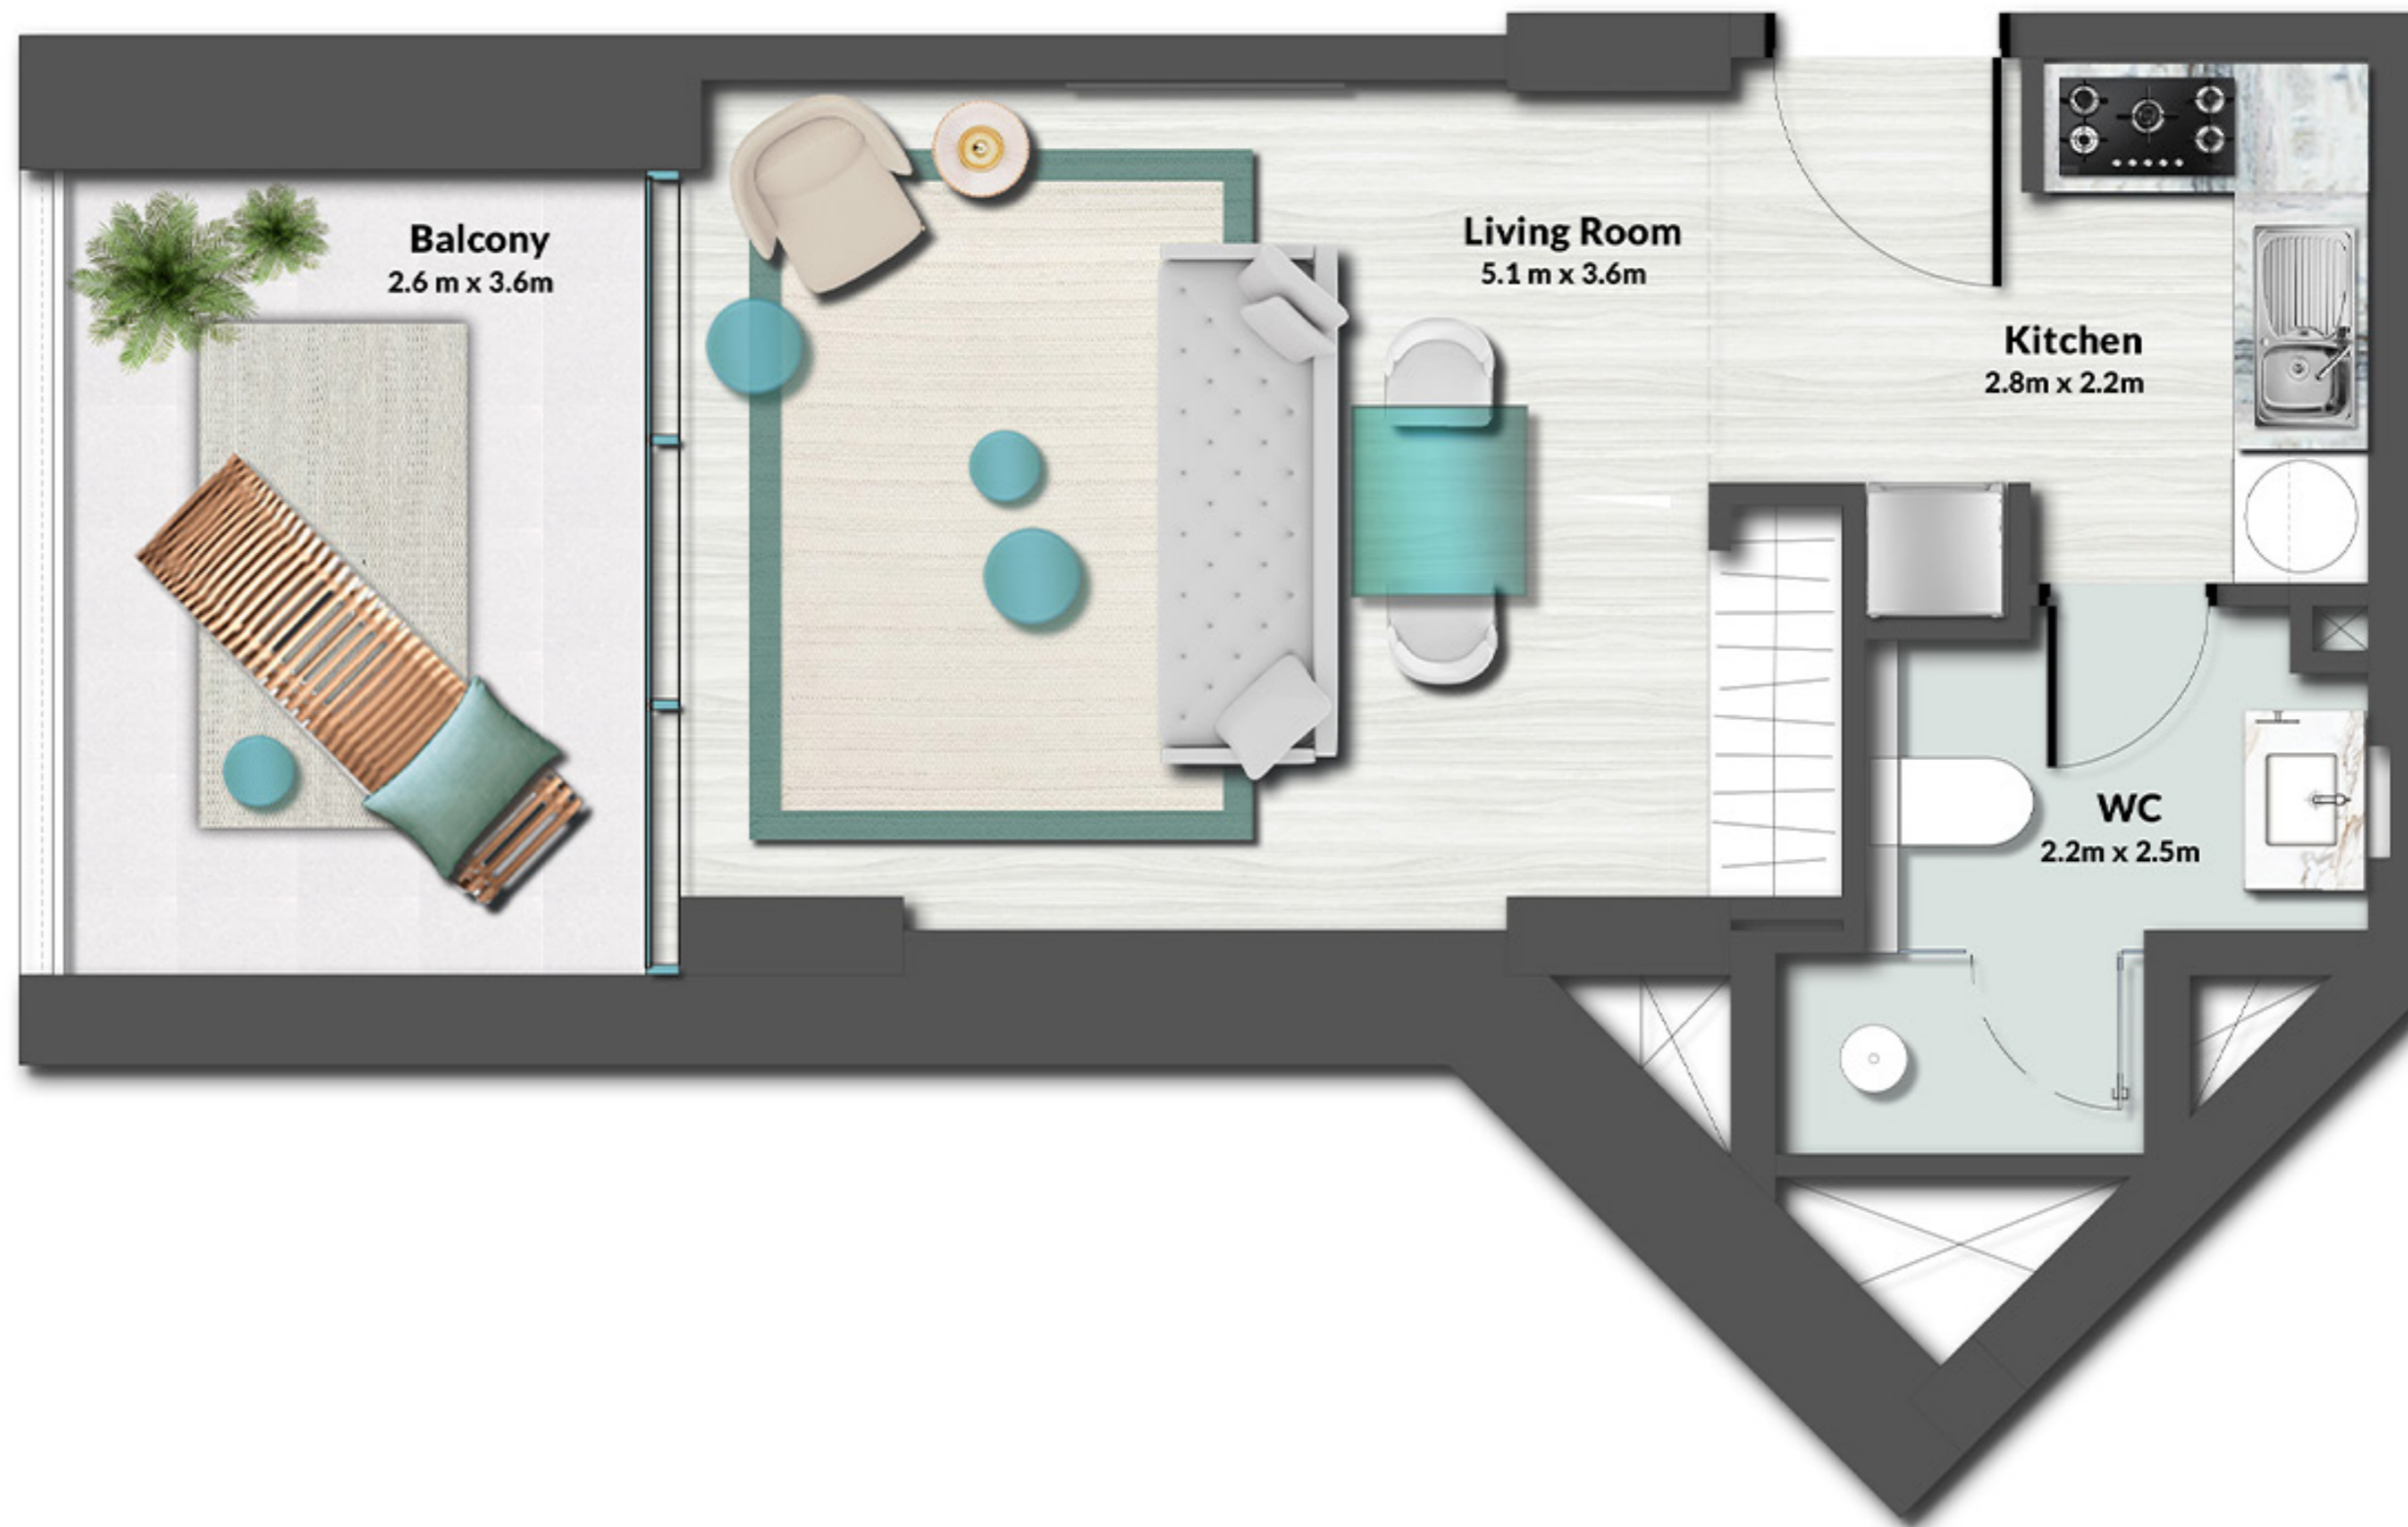

STUDIO

LEVEL 5 TYPE 2

SUITE AREA	349.07 SQ.FT.	32.43 SQ.M.
BALCONY AREA	104.19 SQ.FT.	9.68 SQ.M.
TOTAL AREA	453.27 SQ.FT.	42.11 SQ.M.

UNIT

01, 08, 13, 19, 24, 31