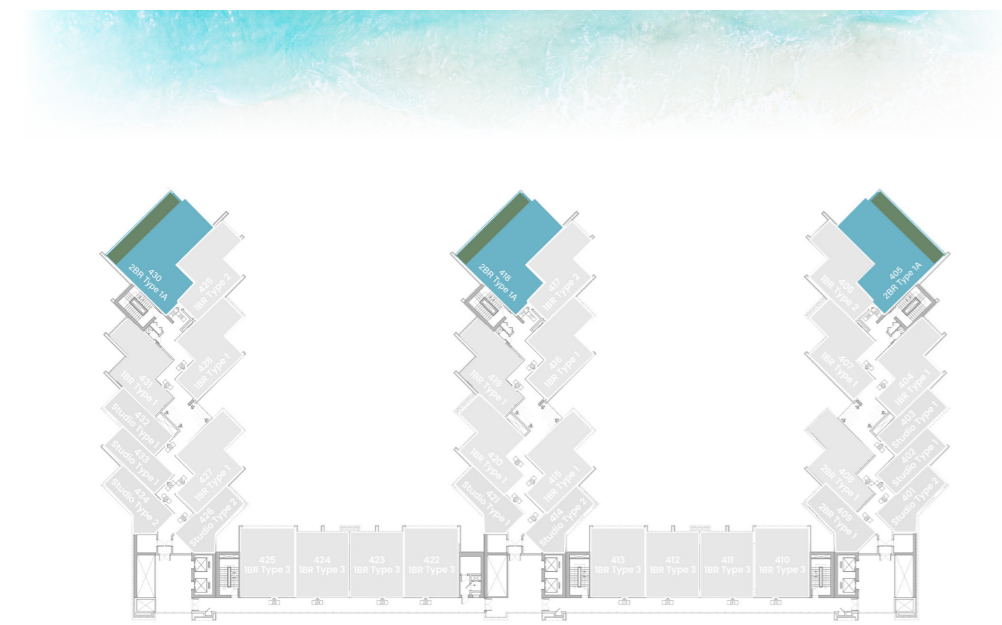

2 BEDROOM

LEVEL 4 TYPE 1A

SUITE AREA	1,145.50 SQ.FT.	106.42 SQ.M.
BALCONY AREA	288.26 SQ.FT.	26.78 SQ.M.
TOTAL AREA	1,433.75 SQ.FT.	133.20 SQ.M.

UNIT
05, 18, 30