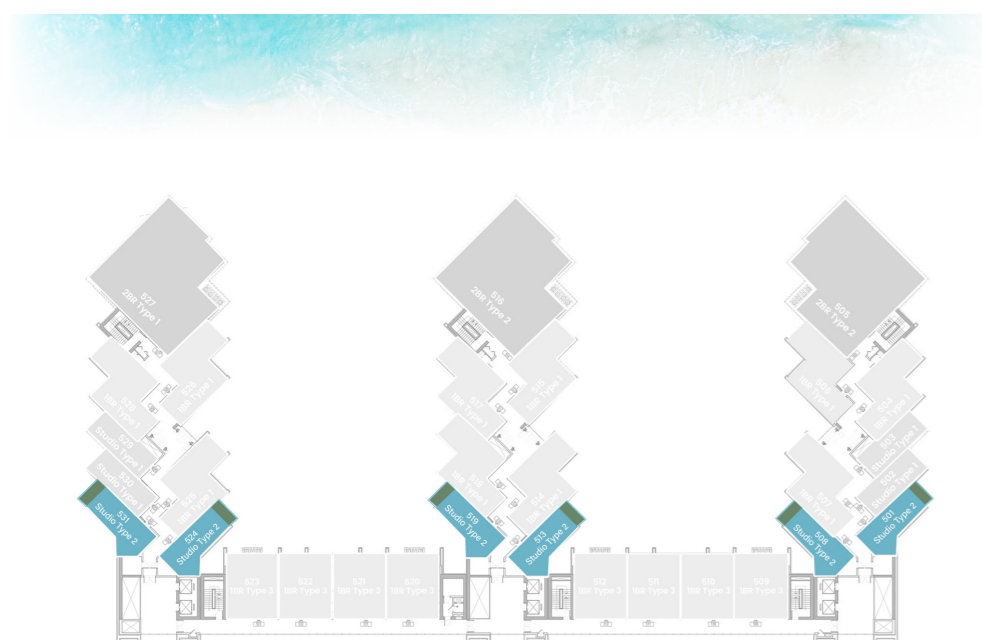

STUDIO

LEVEL 5 TYPE 2

SUITE AREA	349.07 SQ.FT.	32.43 SQ.M.
BALCONY AREA	104.19 SQ.FT.	9.68 SQ.M.
TOTAL AREA	453.27 SQ.FT.	42.11 SQ.M.

UNIT

01, 08, 13, 19, 24, 31