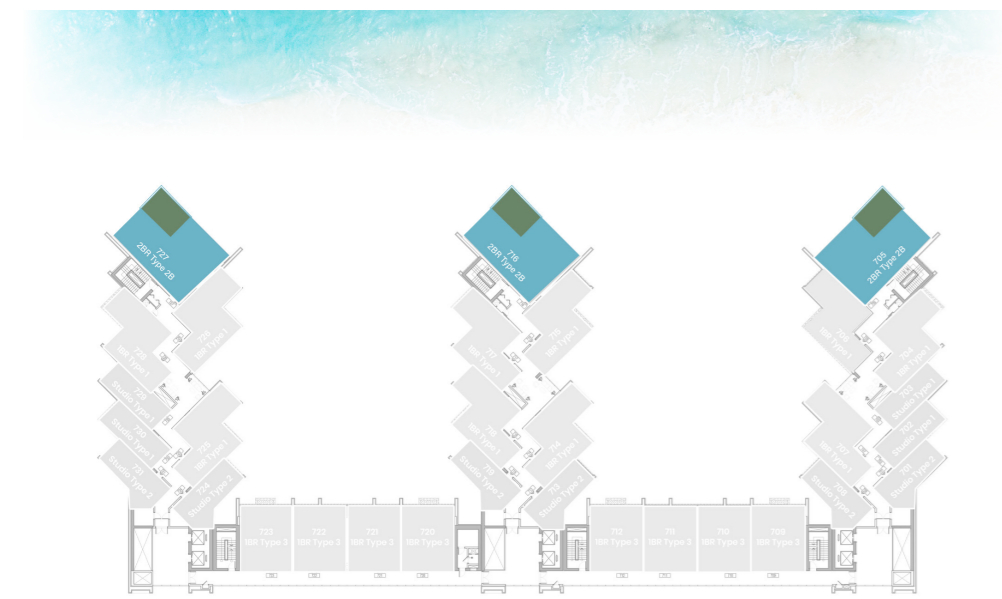

LEVEL 7 & 8 TYPE 2B

SUITE AREA	1,282.74 SQ.FT.	119.17 SQ.M.
BALCONY AREA	228.73 SQ.FT.	21.25 SQ.M.
TOTAL AREA	1,511.47 SQ.FT.	140.42 SQ.M.

UNIT
05, 16, 27

9TH
FLOOR

STUDIO

LEVEL 9 TYPE 1

SUITE AREA	327.76 SQ.FT.	30.45 SQ.M.
BALCONY AREA	103.87 SQ.FT.	9.65 SQ.M.
TOTAL AREA	431.63 SQ.FT.	40.10 SQ.M.