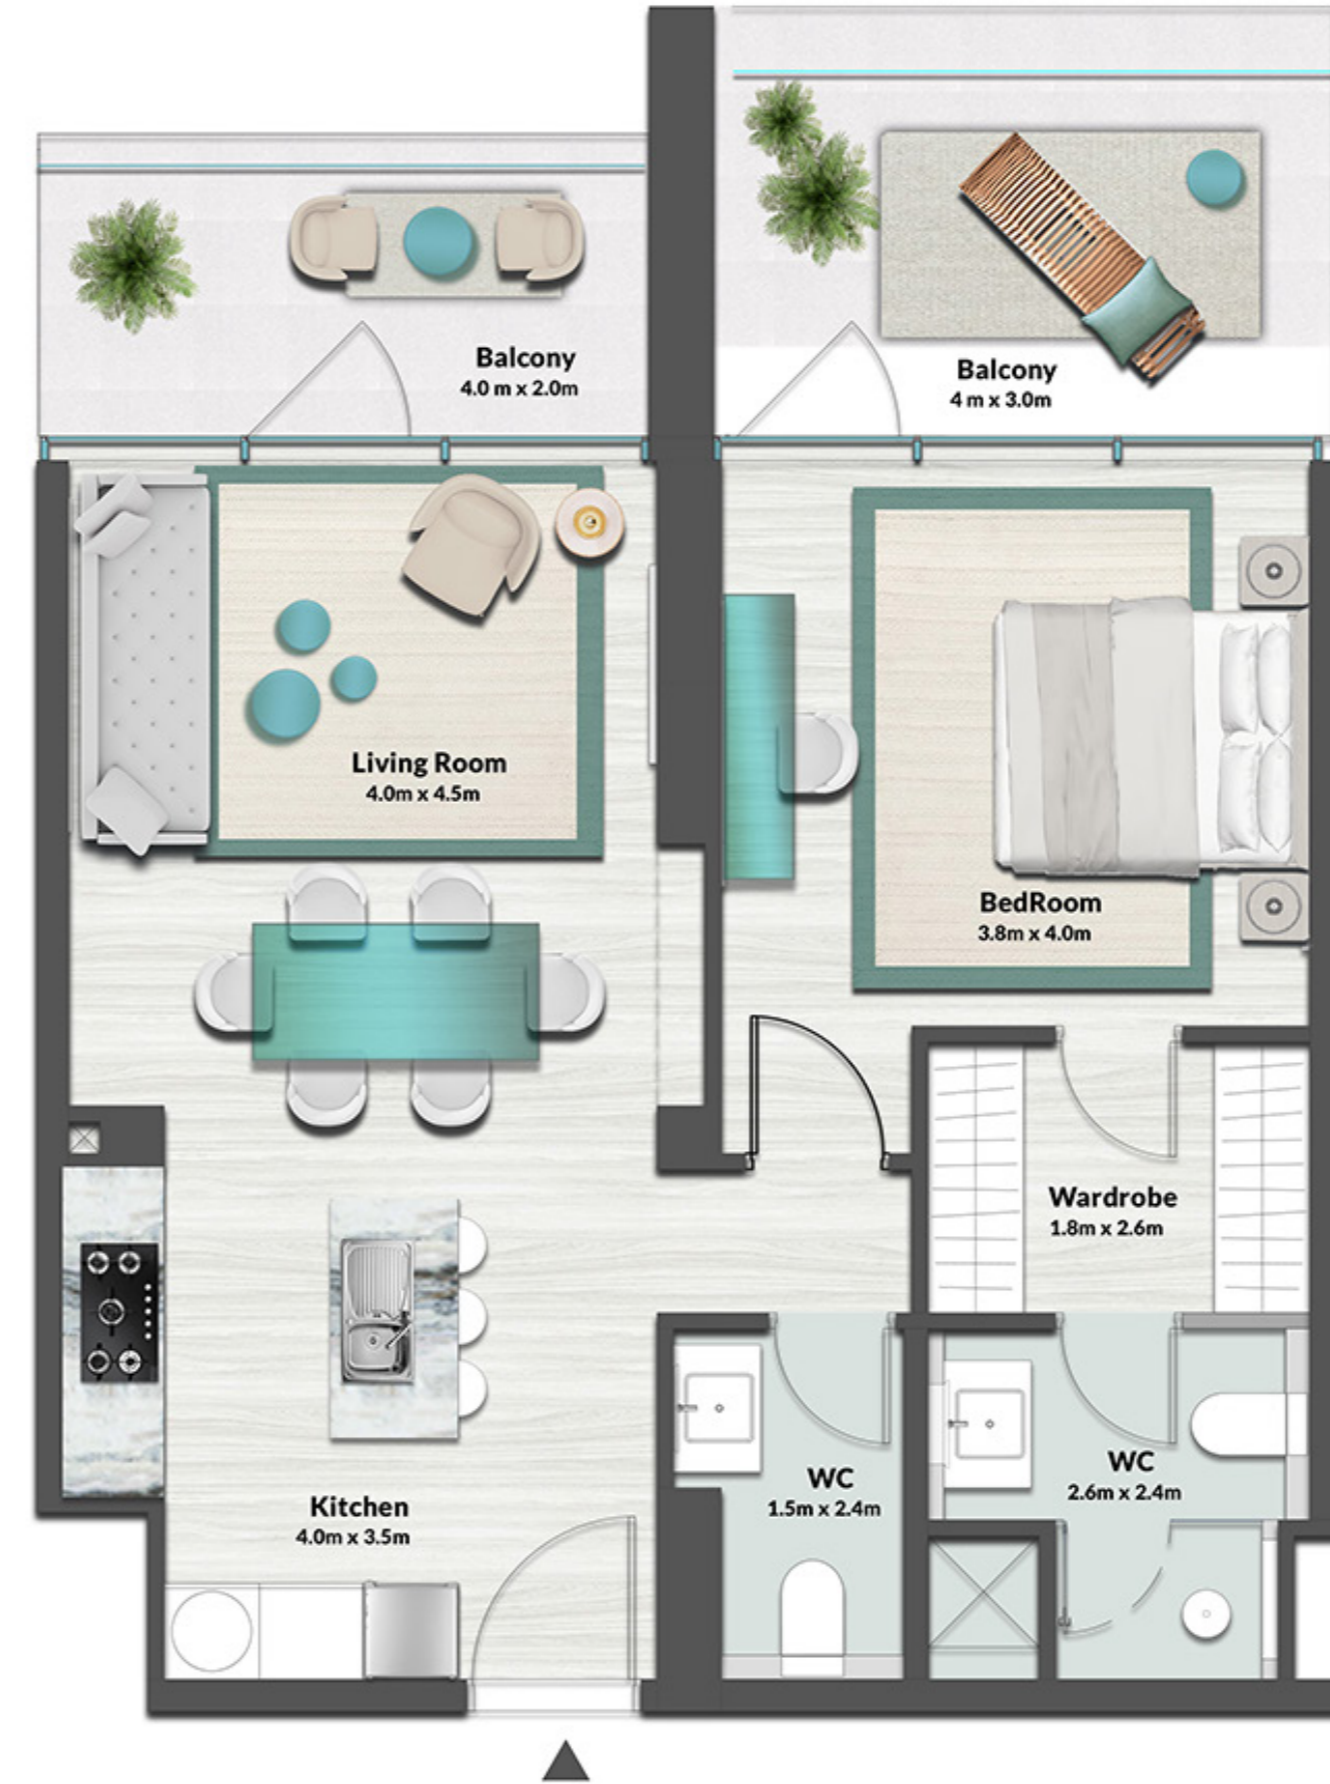

UNIT

04, 07, 08, 15, 16, 19, 20, 27, 28, 31

1 BEDROOM

LEVEL 3 TYPE 2

SUITE AREA	682.54 SQ.FT.	63.41 SQ.M.
BALCONY AREA	134.33 SQ.FT.	12.48 SQ.M.
TOTAL AREA	816.87 SQ.FT.	75.89 SQ.M.

UNIT
06, 17, 29

1 BEDROOM

LEVEL 3 TYPE 3

SUITE AREA	652.08 SQ.FT.	60.58 SQ.M.
BALCONY AREA	151.66 SQ.FT.	14.09 SQ.M.
TOTAL AREA	803.74 SQ.FT.	74.67 SQ.M.

UNIT

10, 11, 12, 13, 22, 23, 24, 25

2 BEDROOM

LEVEL 3 TYPE 1A

SUITE AREA	1,145.50 SQ.FT.	106.42 SQ.M.
BALCONY AREA	288.26 SQ.FT.	26.78 SQ.M.
TOTAL AREA	1,433.75 SQ.FT.	133.20 SQ.M.