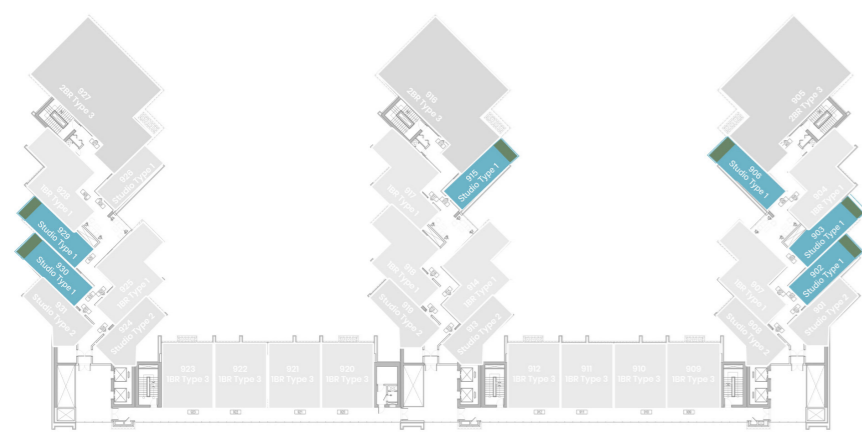

STUDIO

LEVEL 9 TYPE 1

SUITE AREA	327.76 SQ.FT.	30.45 SQ.M.
BALCONY AREA	103.87 SQ.FT.	9.65 SQ.M.
TOTAL AREA	431.63 SQ.FT.	40.10 SQ.M.

UNIT

02, 03, 06, 15, 26, 29, 30