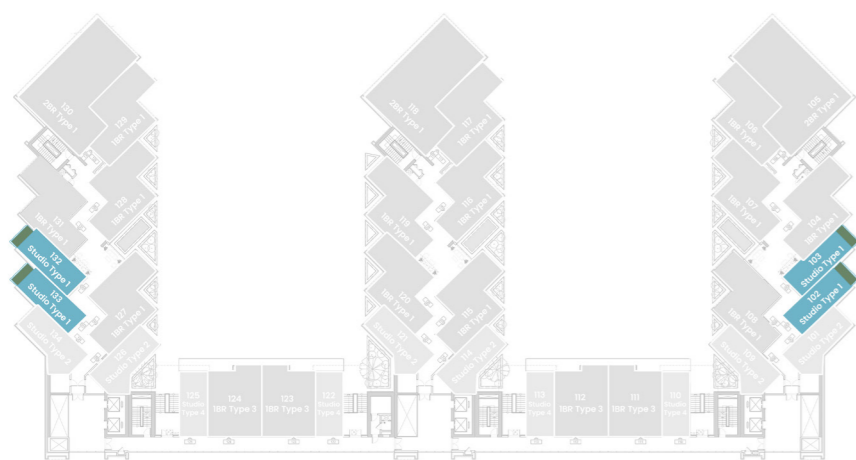

MASA

RESIDENCE

yoo
Inspired by
STARCK

FLOORPLANS

1ST
FLOOR

STUDIO

LEVEL 1 TYPE 1

SUITE AREA	326.04 SQ.FT.	30.29 SQ.M.
BALCONY AREA	101.72 SQ.FT.	9.45 SQ.M.
TOTAL AREA	427.76 SQ.FT.	39.74 SQ.M.

UNIT

02, 03, 32, 33

STUDIO

LEVEL 1 TYPE 2

SUITE AREA	373.51 SQ.FT.	34.70 SQ.M.
BALCONY AREA	101.72 SQ.FT.	9.45 SQ.M.
TOTAL AREA	475.23 SQ.FT.	44.15 SQ.M.

UNIT
01, 21, 34

STUDIO

LEVEL 1 TYPE 3