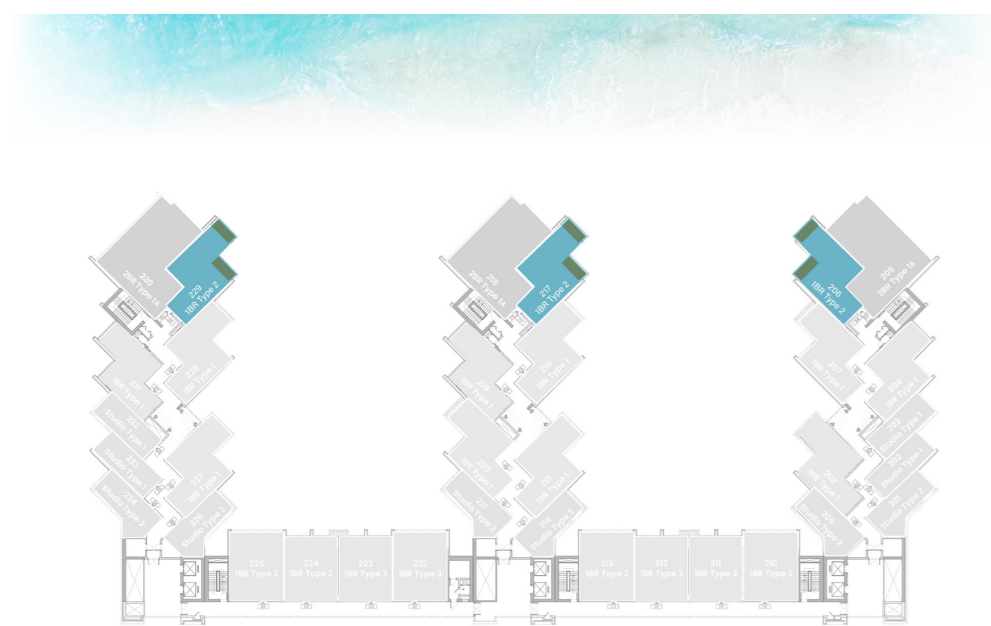

UNIT

04, 07, 08, 15, 16, 19, 20, 27, 28, 31

1 BEDROOM

LEVEL 2 TYPE 2

SUITE AREA	682.54 SQ.FT.	63.41 SQ.M.
BALCONY AREA	148.43 SQ.FT.	13.79 SQ.M.
TOTAL AREA	830.97 SQ.FT.	77.20 SQ.M.

UNIT
06, 17, 29

1 BEDROOM