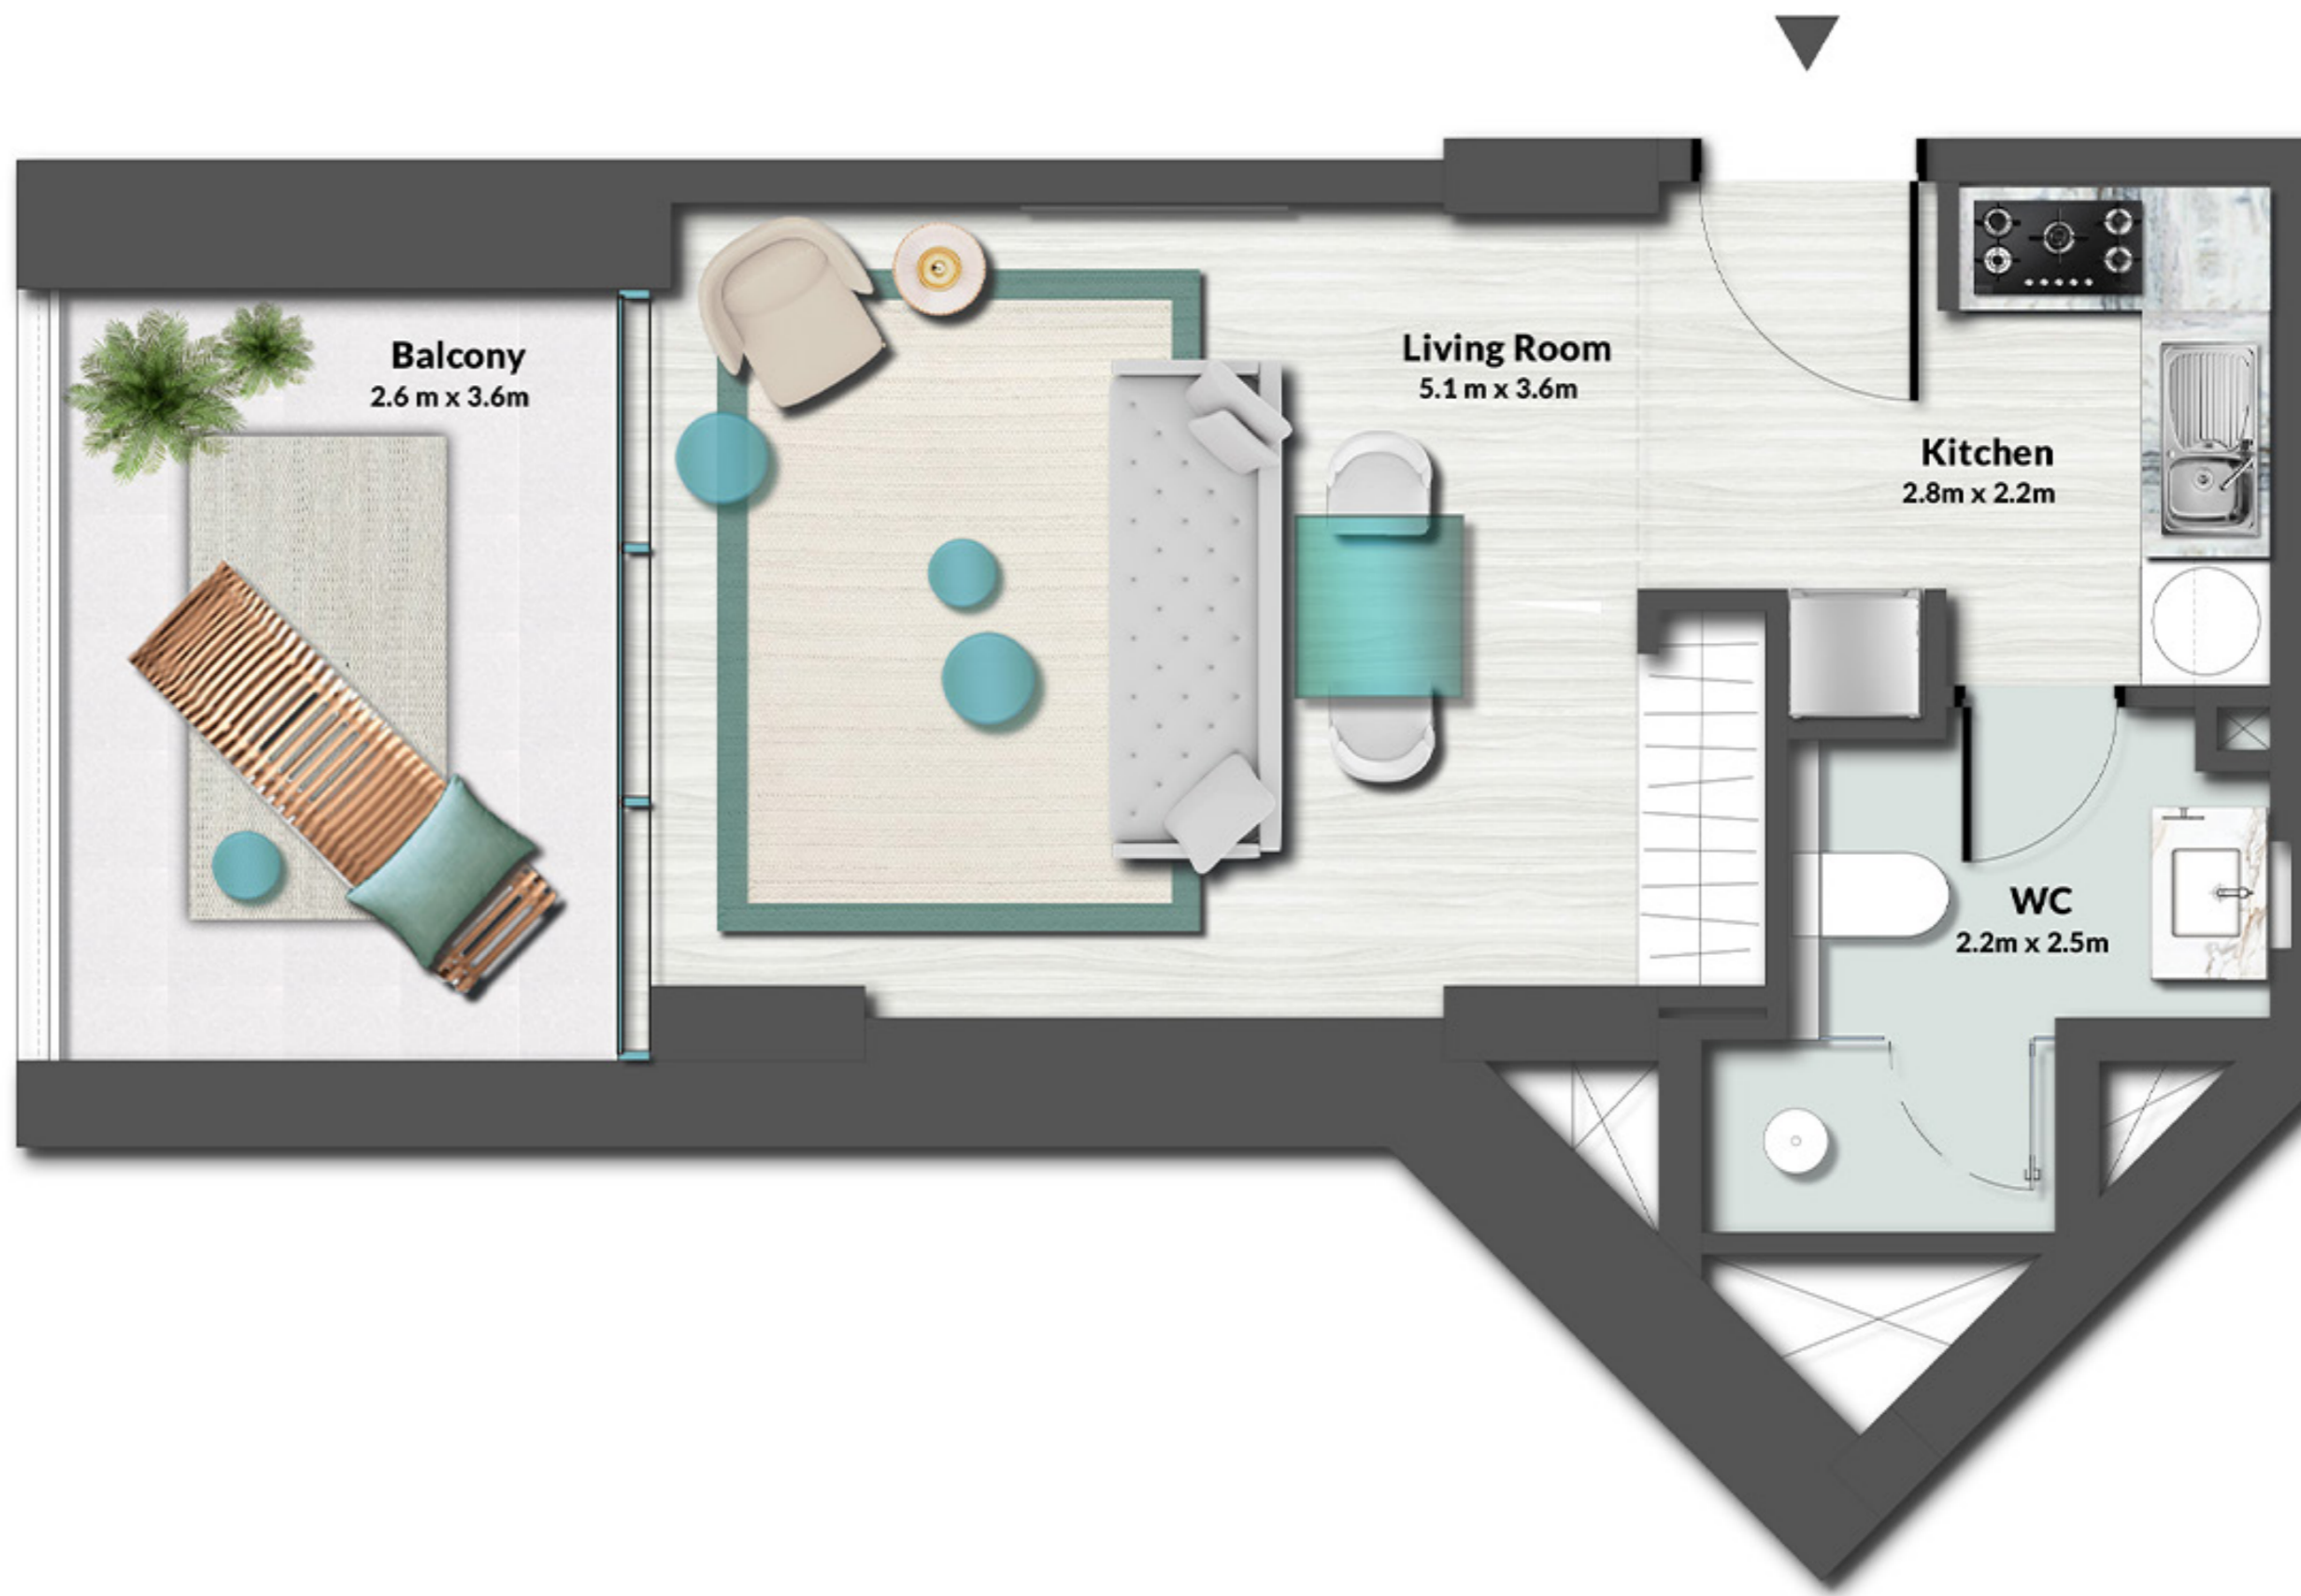

SUITE AREA	349.07 SQ.FT.	32.43 SQ.M.
BALCONY AREA	122.71 SQ.FT.	11.40 SQ.M.
TOTAL AREA	471.78 SQ.FT.	43.83 SQ.M.

UNIT

01, 09, 14, 21, 26, 34

1 BEDROOM

LEVEL 3 TYPE 1

SUITE AREA	651.32 SQ.FT.	60.51 SQ.M.
BALCONY AREA	136.27 SQ.FT.	12.66 SQ.M.
TOTAL AREA	787.60 SQ.FT.	73.17 SQ.M.