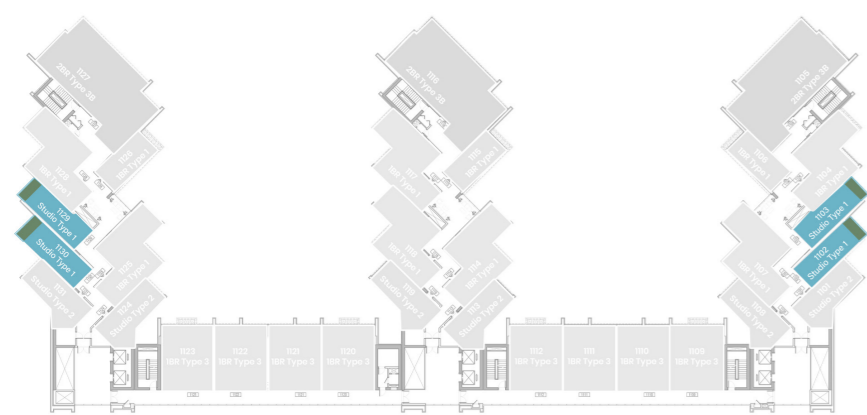

STUDIO

LEVEL 11 & 12 TYPE 1

SUITE AREA	327.44 SQ.FT.	30.42 SQ.M.
BALCONY AREA	88.80 SQ.FT.	8.25 SQ.M.
TOTAL AREA	416.24 SQ.FT.	38.67 SQ.M.

UNIT

02, 03, 06, 15, 26, 29, 30