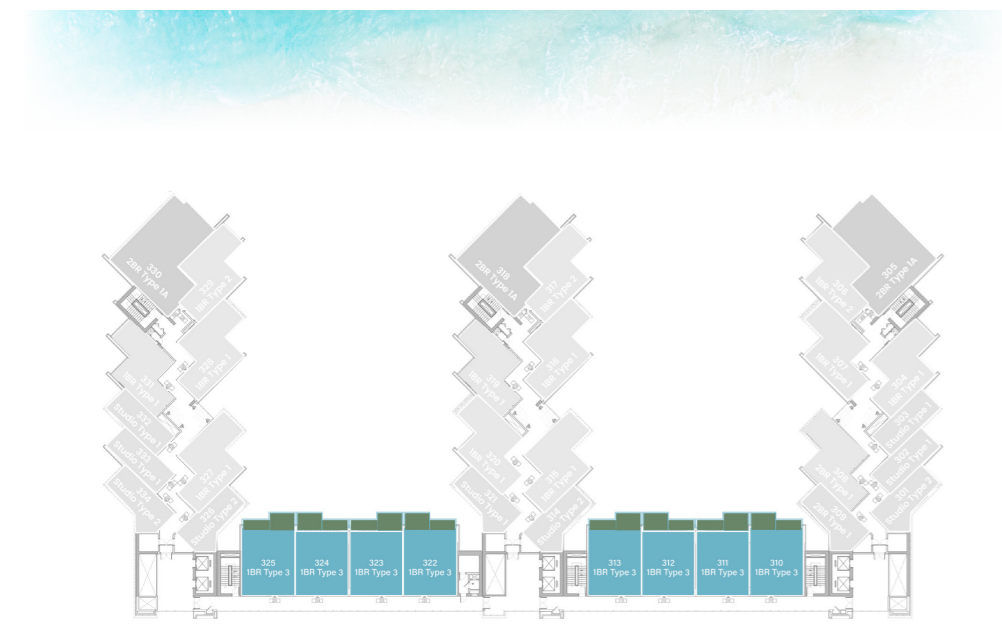

1 BEDROOM

LEVEL 3 TYPE 3

SUITE AREA	652.08 SQ.FT.	60.58 SQ.M.
BALCONY AREA	151.66 SQ.FT.	14.09 SQ.M.
TOTAL AREA	803.74 SQ.FT.	74.67 SQ.M.

UNIT

10, 11, 12, 13, 22, 23, 24, 25