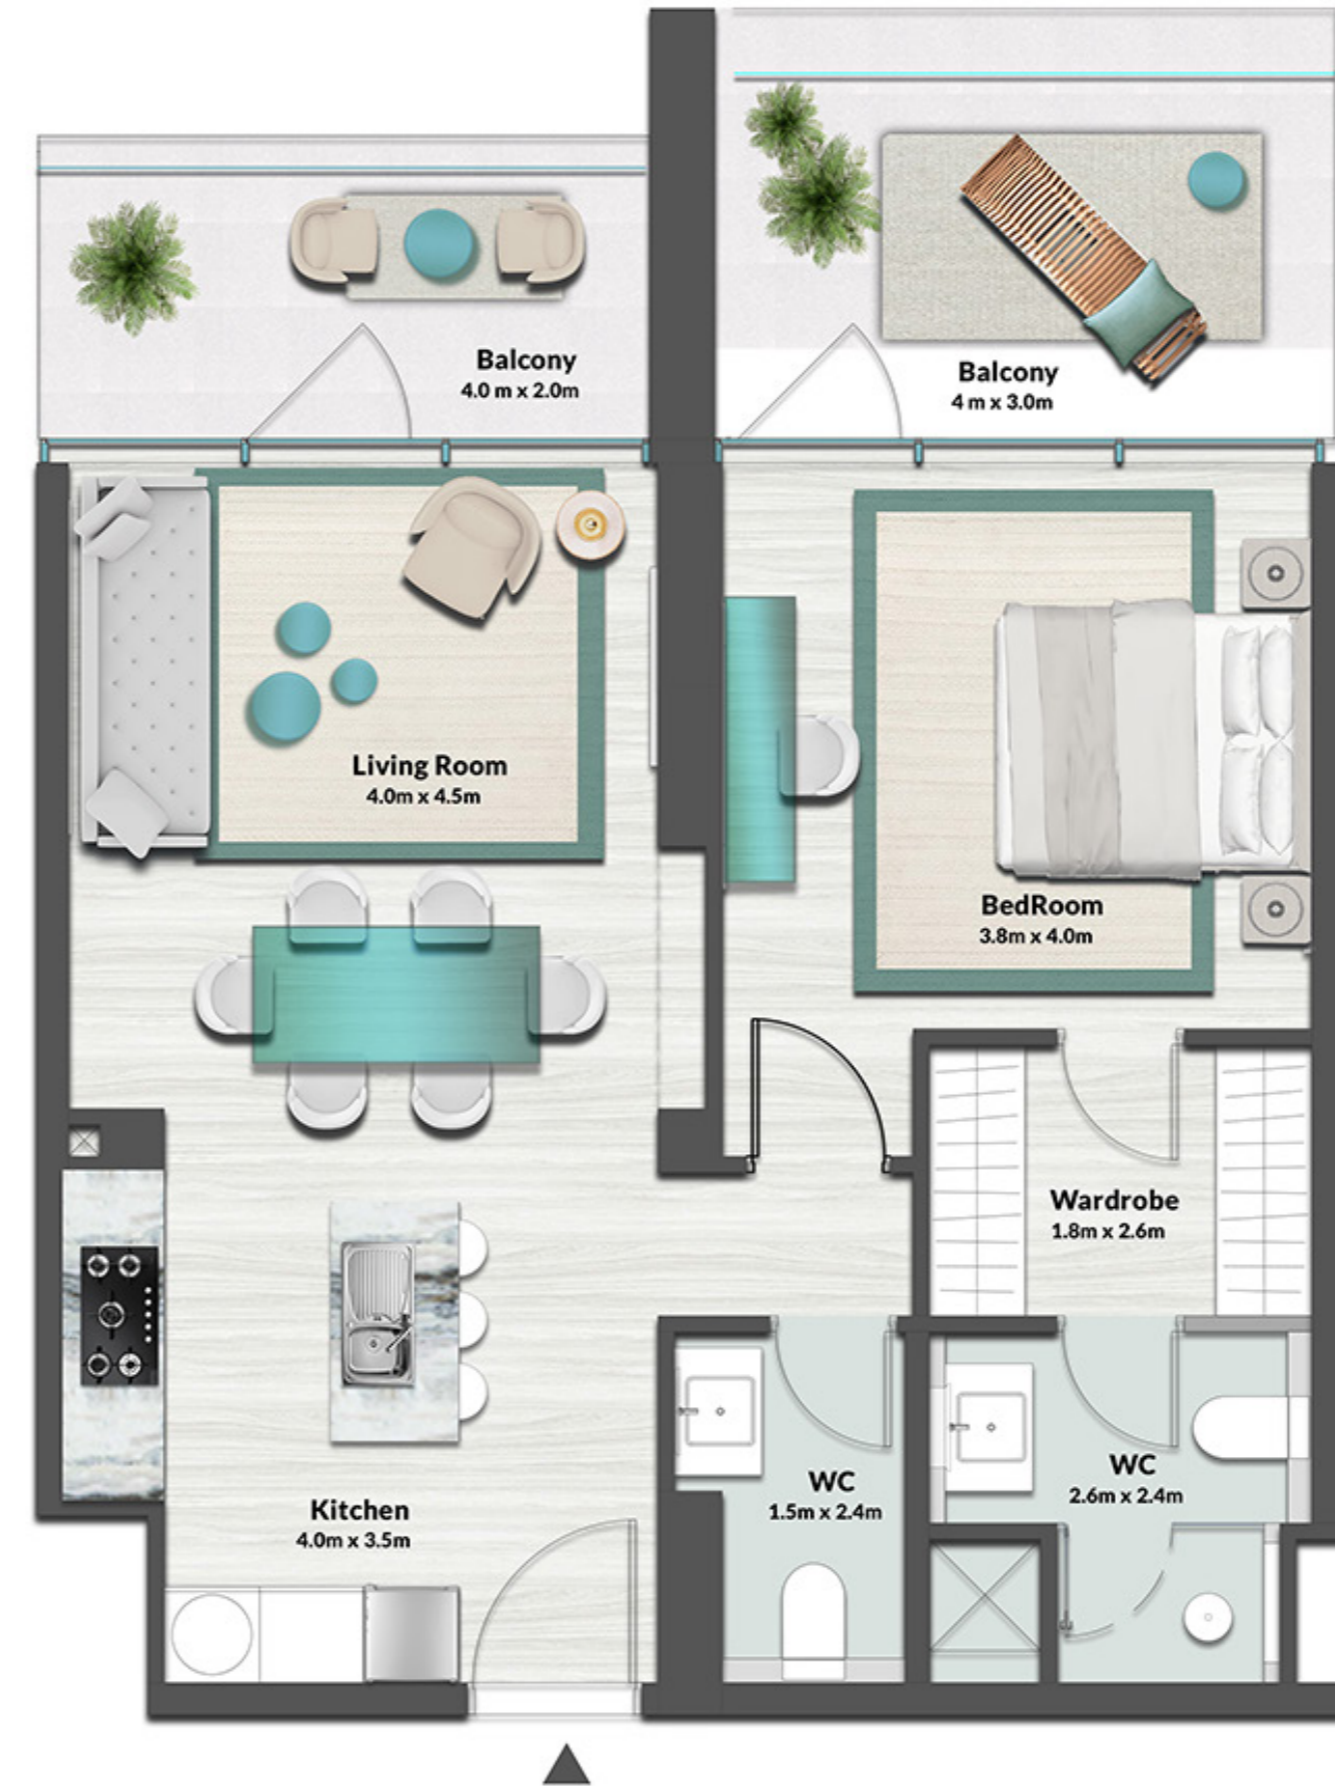

1 BEDROOM

LEVEL 7 & 8 TYPE 3

SUITE AREA	652.08 SQ.FT.	60.58 SQ.M.
BALCONY AREA	151.66 SQ.FT.	14.09 SQ.M.
TOTAL AREA	803.74 SQ.FT.	74.67 SQ.M.

UNIT

09, 10, 11, 12, 20, 21, 22, 23