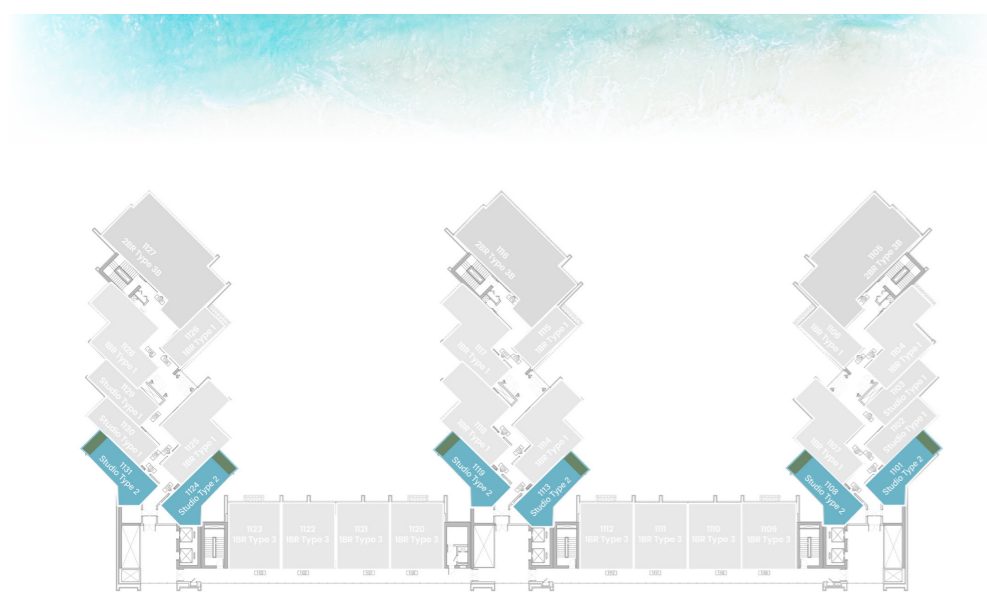

STUDIO

LEVEL 11 & 12 TYPE 2

SUITE AREA	349.07 SQ.FT.	32.43 SQ.M.
BALCONY AREA	122.39 SQ.FT.	11.37 SQ.M.
TOTAL AREA	471.46 SQ.FT.	43.80 SQ.M.

UNIT

01, 08, 13, 19, 24, 31