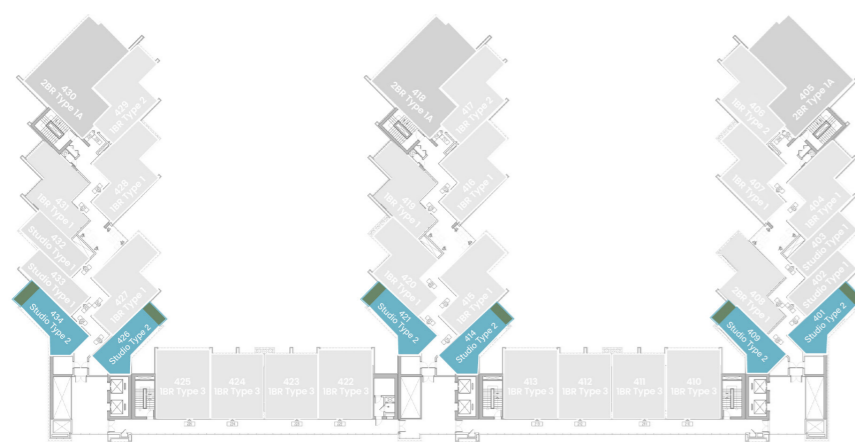

STUDIO

LEVEL 4 TYPE 2

SUITE AREA	349.07 SQ.FT.	32.43 SQ.M.
BALCONY AREA	103.87 SQ.FT.	9.65 SQ.M.
TOTAL AREA	452.95 SQ.FT.	42.08 SQ.M.

UNIT

01, 09, 14, 21, 26, 32