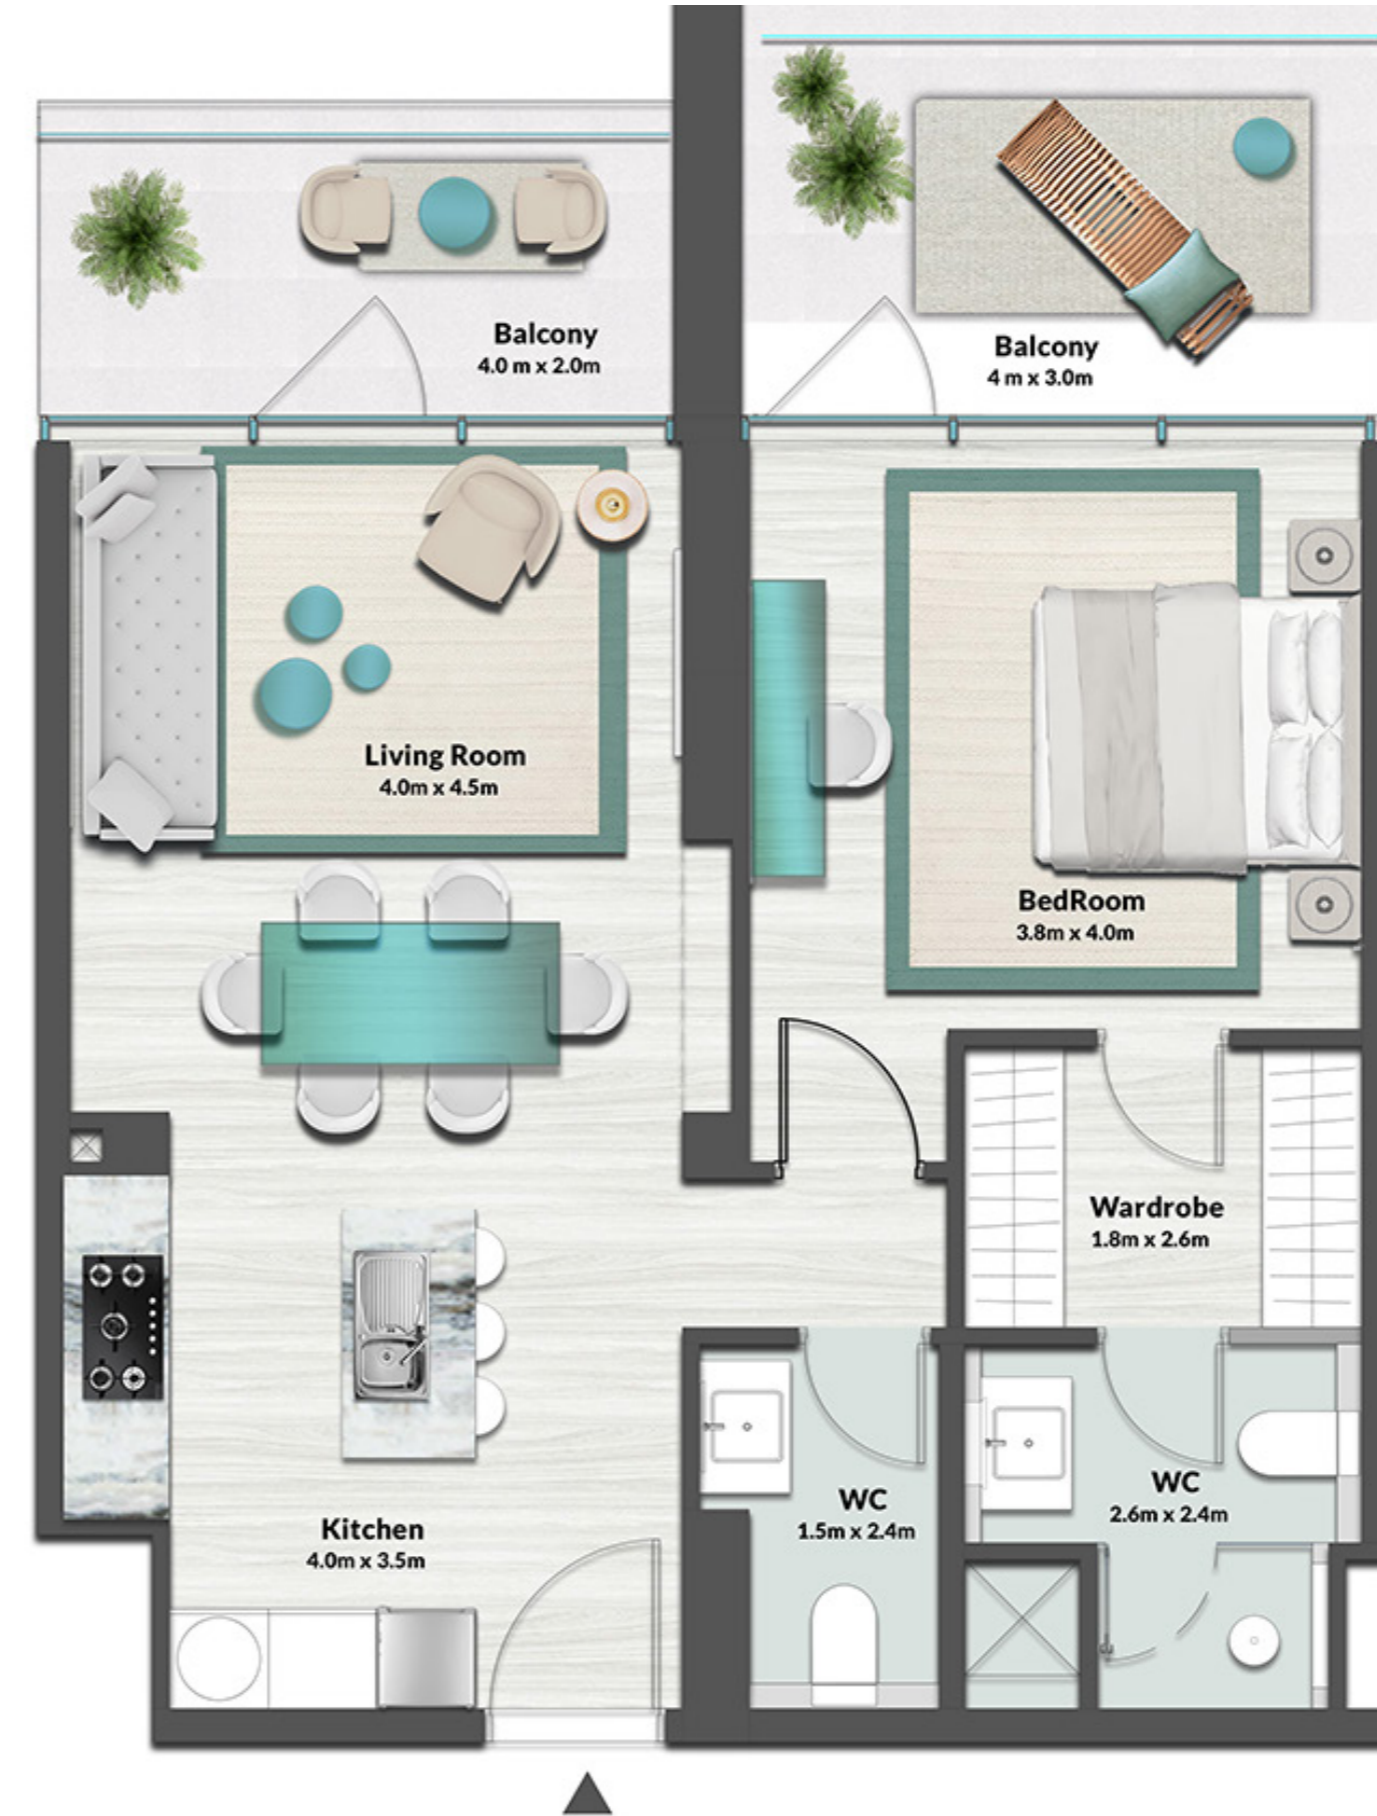

UNIT

04, 06, 07, 14, 15, 17, 18, 25, 26, 28

1 BEDROOM

LEVEL 5 TYPE 3

SUITE AREA	652.08 SQ.FT.	60.58 SQ.M.
BALCONY AREA	151.66 SQ.FT.	14.09 SQ.M.
TOTAL AREA	803.74 SQ.FT.	74.67 SQ.M.

UNIT

09, 10, 11, 12, 20, 21, 22, 23