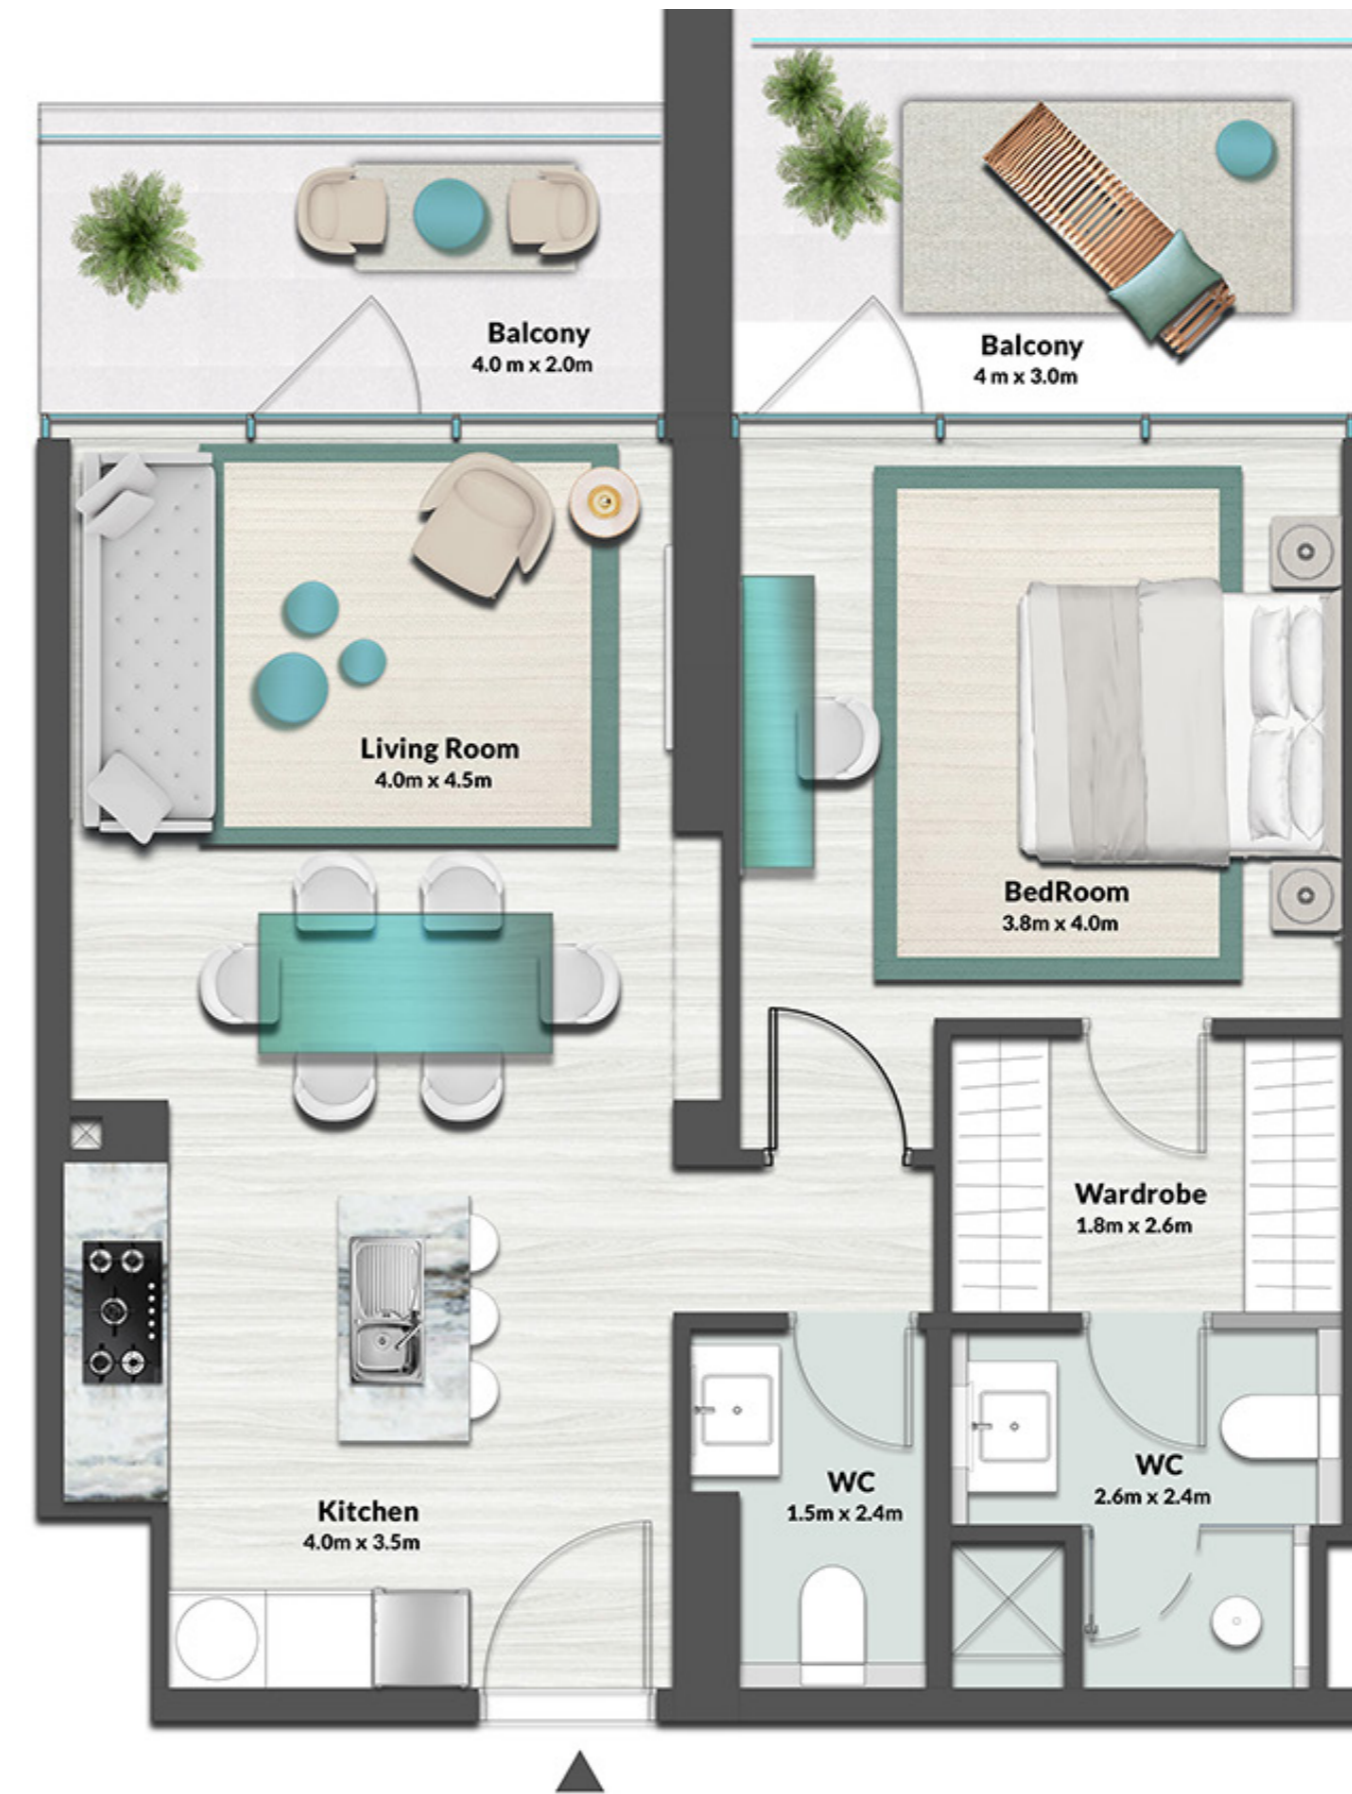

1 BEDROOM

LEVEL 6 TYPE 2

SUITE AREA	652.08 SQ.FT.	60.58 SQ.M.
BALCONY AREA	151.66 SQ.FT.	14.09 SQ.M.
TOTAL AREA	803.74 SQ.FT.	74.67 SQ.M.

UNIT

09, 10, 11, 12, 20, 21, 22, 23