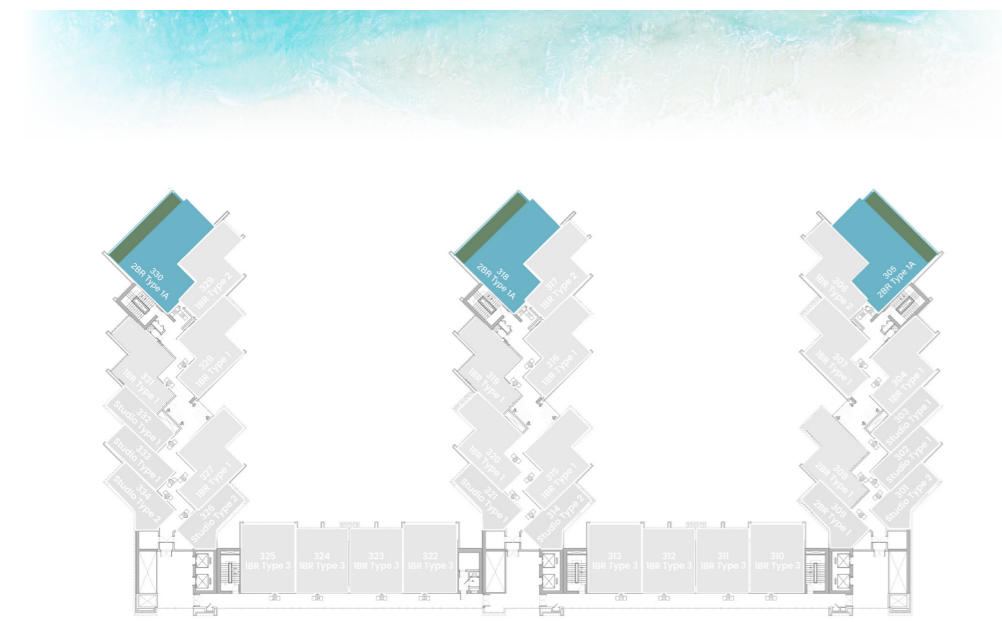

2 BEDROOM

LEVEL 3 TYPE 1A

SUITE AREA	1,145.50 SQ.FT.	106.42 SQ.M.
BALCONY AREA	288.26 SQ.FT.	26.78 SQ.M.
TOTAL AREA	1,433.75 SQ.FT.	133.20 SQ.M.

UNIT
05, 18, 30