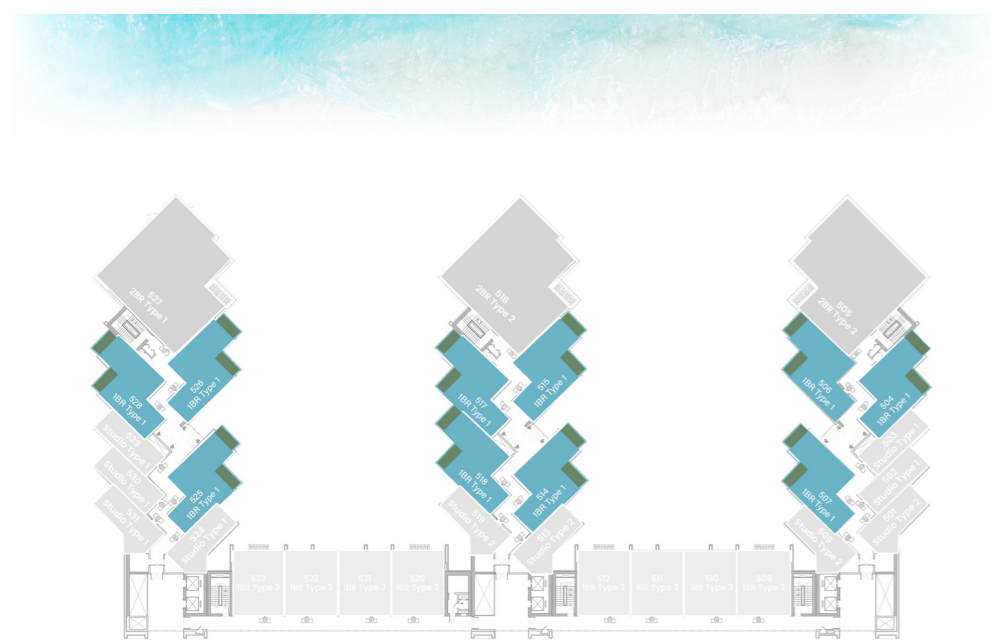

1 BEDROOM

LEVEL 5 TYPE 1

SUITE AREA	655.52 SQ.FT.	60.90 SQ.M.
BALCONY AREA	170.93 SQ.FT.	15.88 SQ.M.
TOTAL AREA	826.45 SQ.FT.	76.78 SQ.M.

UNIT

04, 06, 07, 14, 15, 17, 18, 25, 26, 28