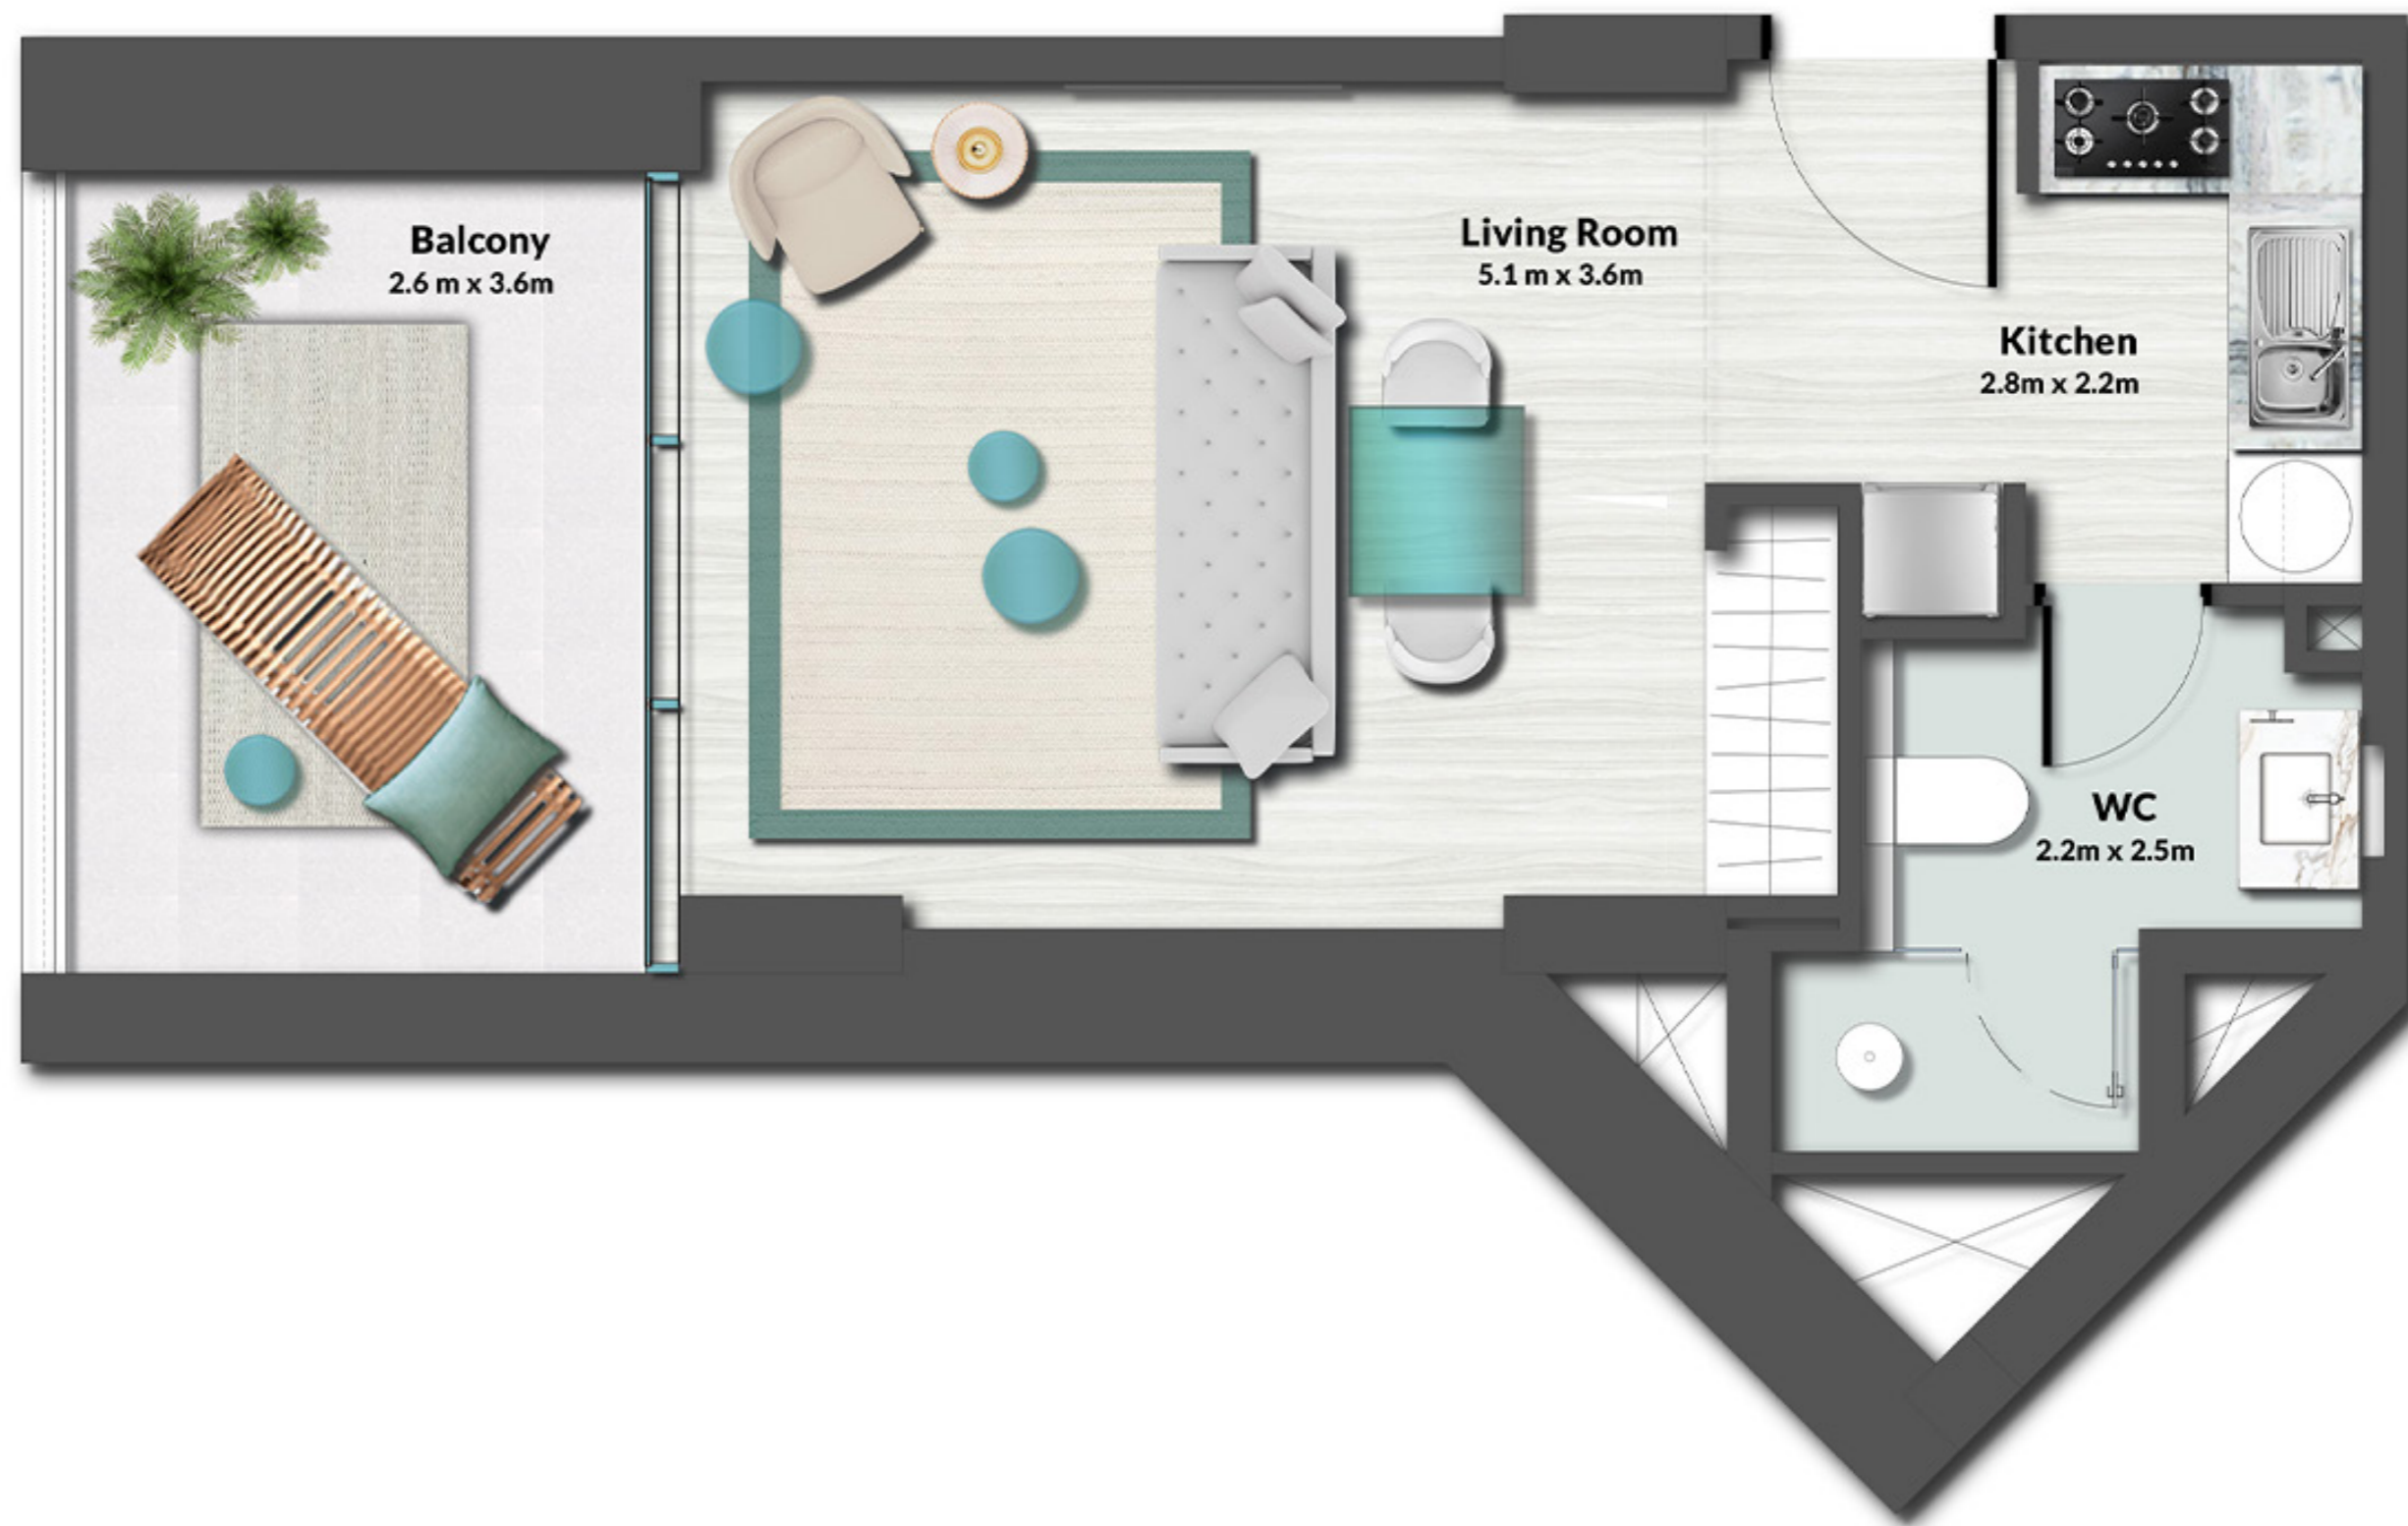

STUDIO

LEVEL 7 & 8 TYPE 2

SUITE AREA	349.40 SQ.FT.	32.46 SQ.M.
BALCONY AREA	103.87 SQ.FT.	9.65 SQ.M.
TOTAL AREA	453.27 SQ.FT.	42.11 SQ.M.

UNIT

01, 08, 13, 19, 24, 31