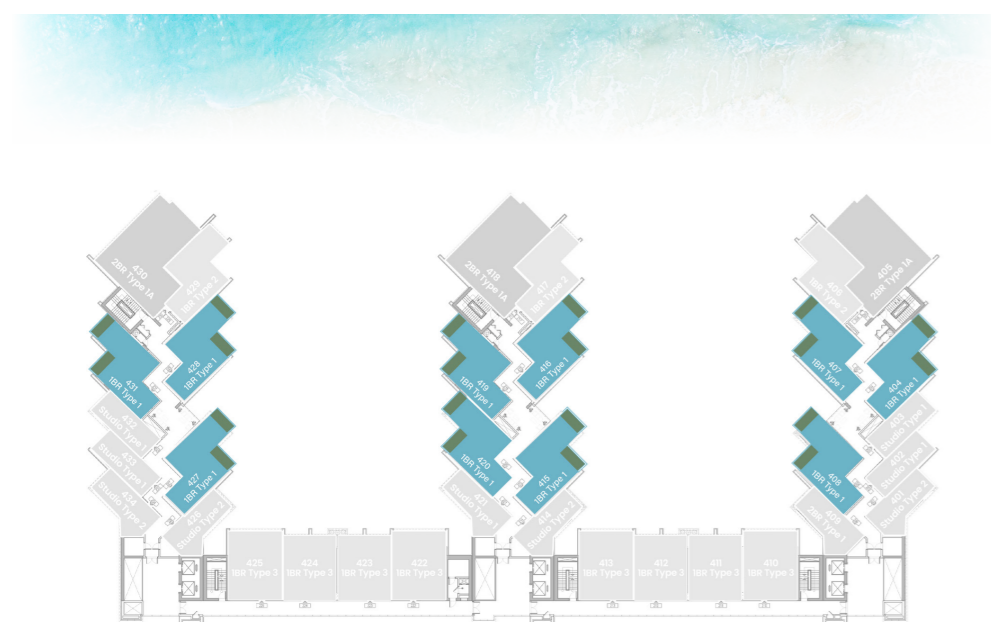

1 BEDROOM

LEVEL 4 TYPE 1

SUITE AREA	654.77 SQ.FT.	60.83 SQ.M.
BALCONY AREA	138.53 SQ.FT.	12.87 SQ.M.
TOTAL AREA	793.30 SQ.FT.	73.70 SQ.M.

UNIT

04, 07, 08, 15, 16, 19, 20, 27, 28, 31