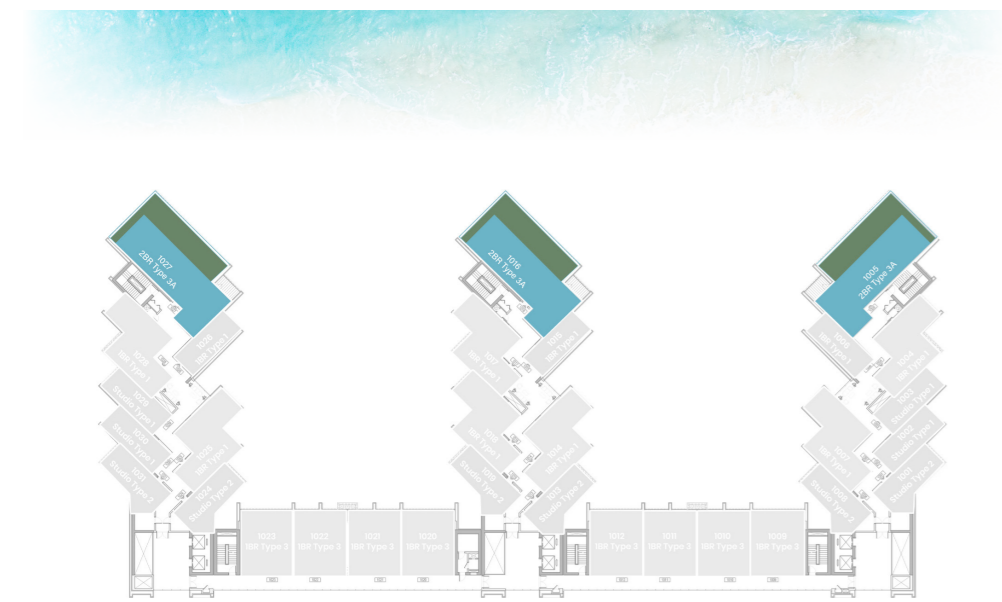

09, 10, 11, 12, 20, 21, 22, 23

2 BEDROOM

LEVEL 10 TYPE 3A

SUITE AREA	1,259.59 SQ.FT.	117.02 SQ.M.
BALCONY AREA	699.33 SQ.FT.	64.97 SQ.M.
TOTAL AREA	1,958.92 SQ.FT.	181.99 SQ.M.

UNIT
05, 16, 27

11TH & 12TH FLOOR