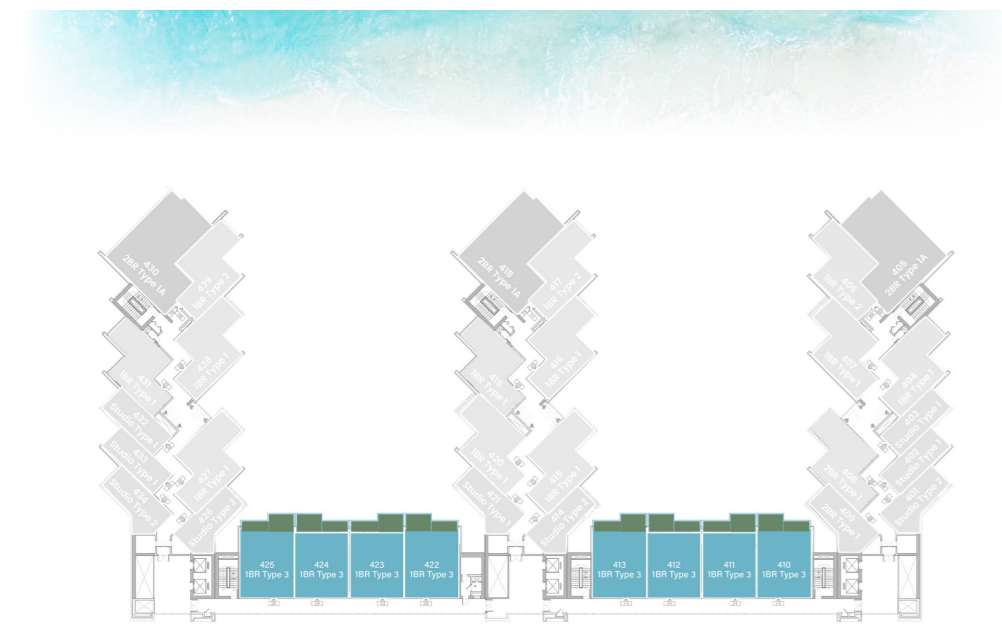

1 BEDROOM

LEVEL 4 TYPE 3

SUITE AREA	652.08 SQ.FT.	60.58 SQ.M.
BALCONY AREA	151.66 SQ.FT.	14.09 SQ.M.
TOTAL AREA	803.74 SQ.FT.	74.67 SQ.M.

UNIT

10, 11, 12, 13, 22, 23, 24, 25