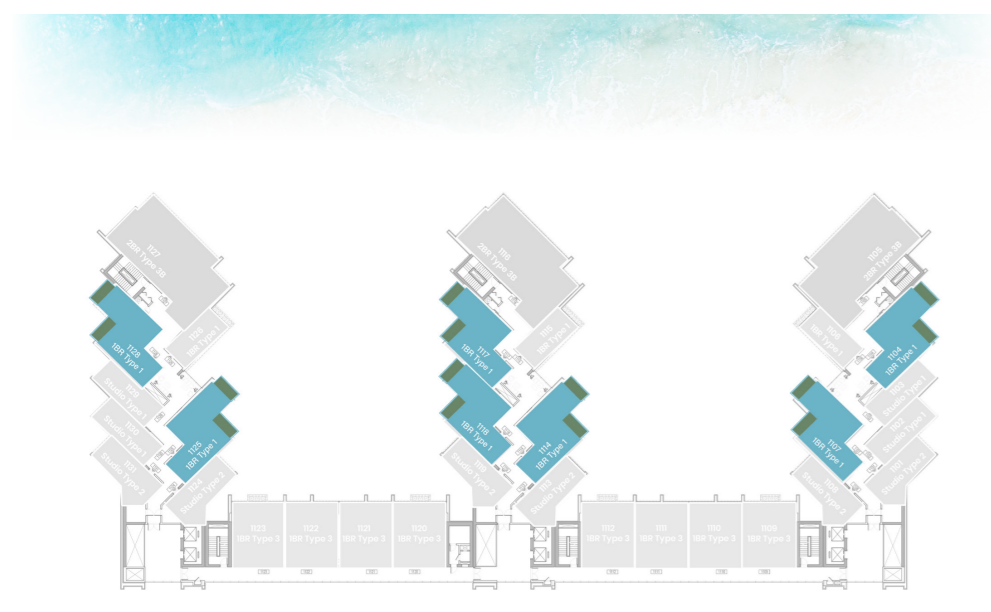

UNIT

01, 08, 13, 19, 24, 31

1 BEDROOM

LEVEL 11 & 12 TYPE 1

SUITE AREA	651.65 SQ.FT.	60.54 SQ.M.
BALCONY AREA	154.79 SQ.FT.	14.38 SQ.M.
TOTAL AREA	806.43 SQ.FT.	74.92 SQ.M.

UNIT

04, 07, 14, 17, 18, 25, 28

1 BEDROOM