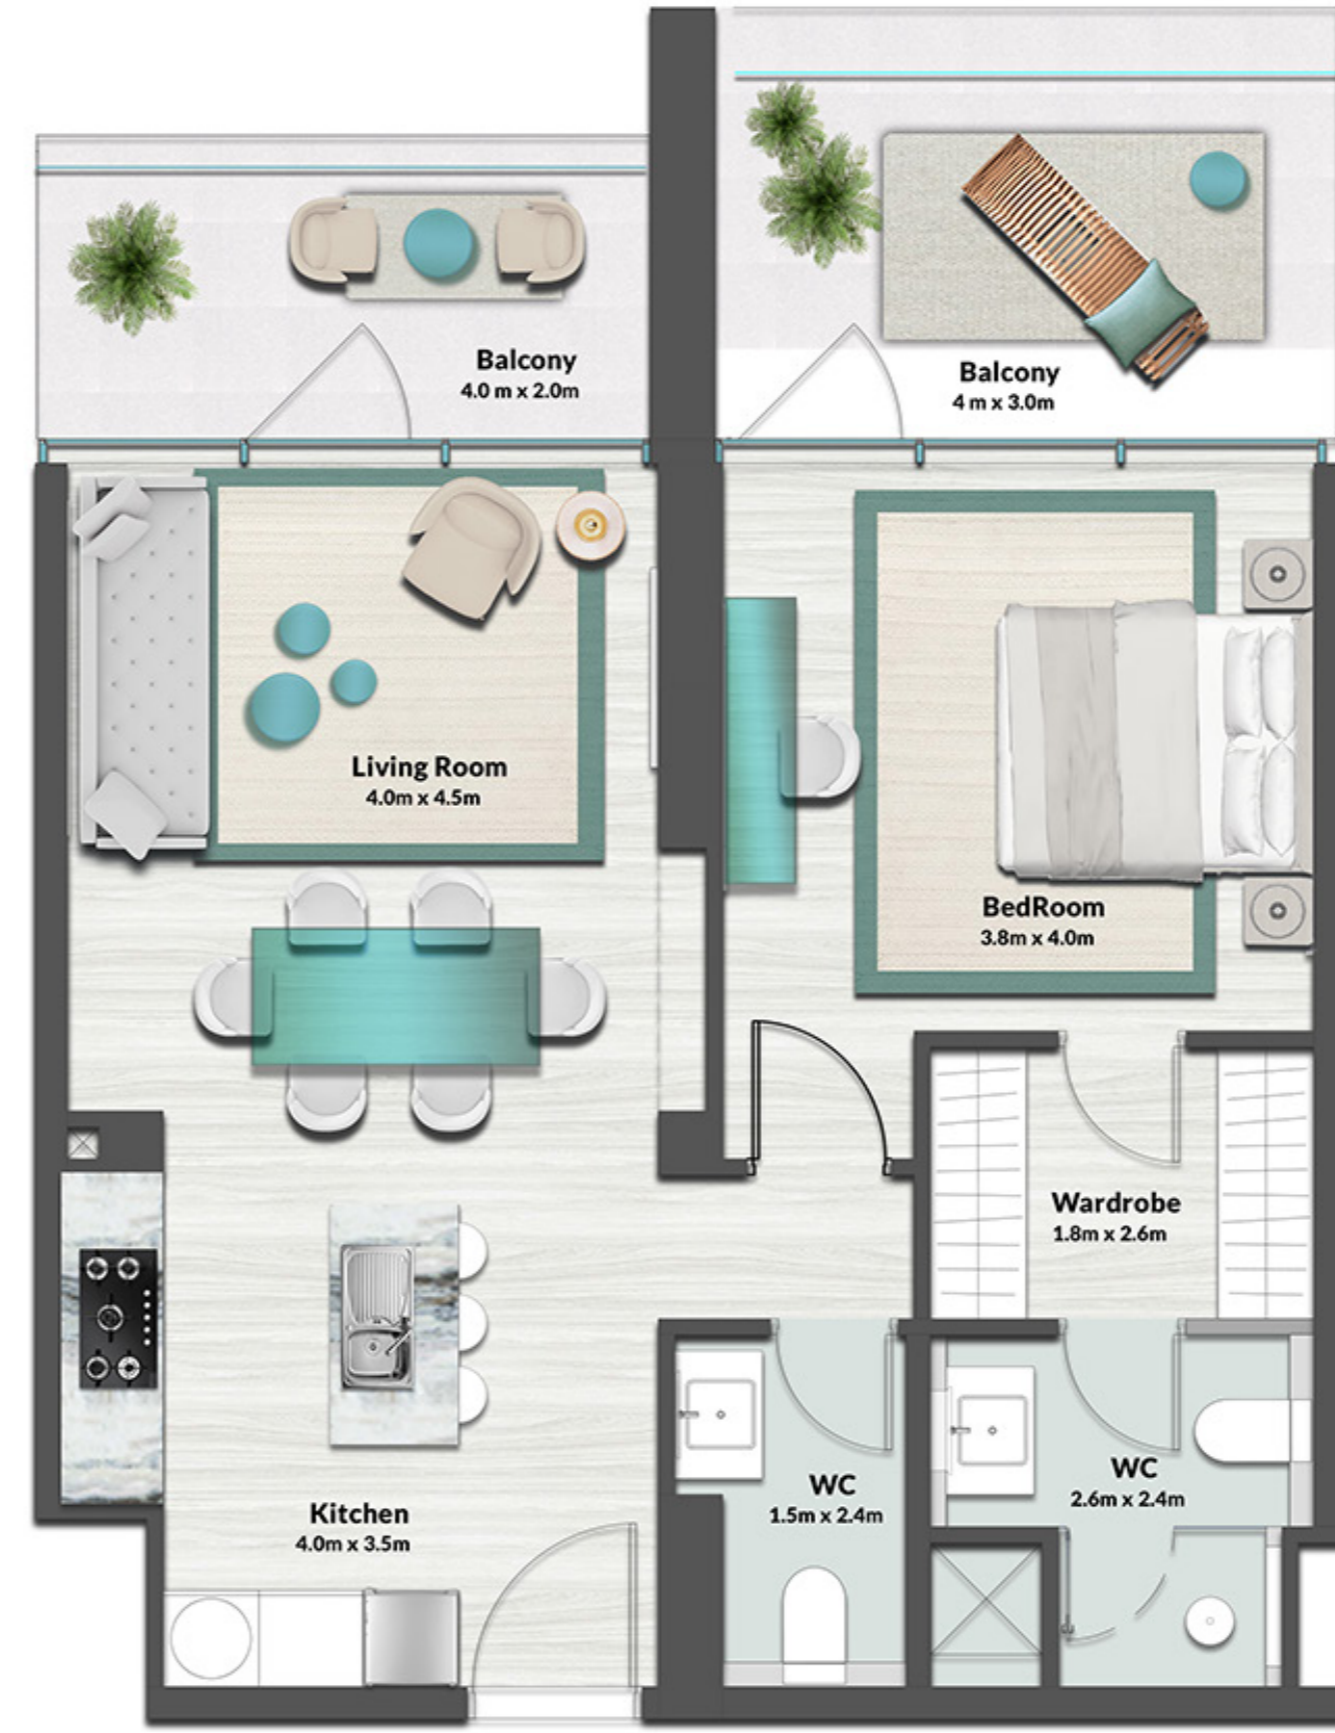

1 BEDROOM

LEVEL 4 TYPE 3

SUITE AREA	652.08 SQ.FT.	60.58 SQ.M.
BALCONY AREA	151.66 SQ.FT.	14.09 SQ.M.
TOTAL AREA	803.74 SQ.FT.	74.67 SQ.M.

UNIT

10, 11, 12, 13, 22, 23, 24, 25