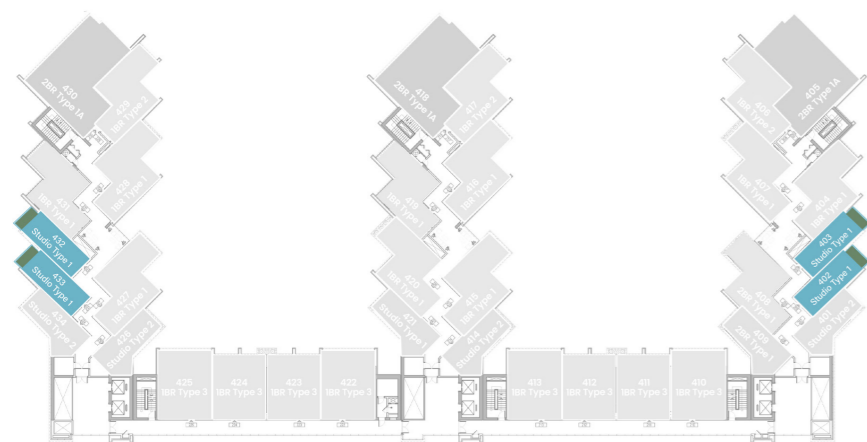

UNIT
05, 18, 30

4TH
FLOOR

STUDIO

LEVEL 4 TYPE 1

SUITE AREA	327.55 SQ.FT.	30.43 SQ.M.
BALCONY AREA	88.80 SQ.FT.	8.25 SQ.M.
TOTAL AREA	416.35 SQ.FT.	38.68 SQ.M.

UNIT
02, 03, 32, 33

STUDIO

LEVEL 4 TYPE 2