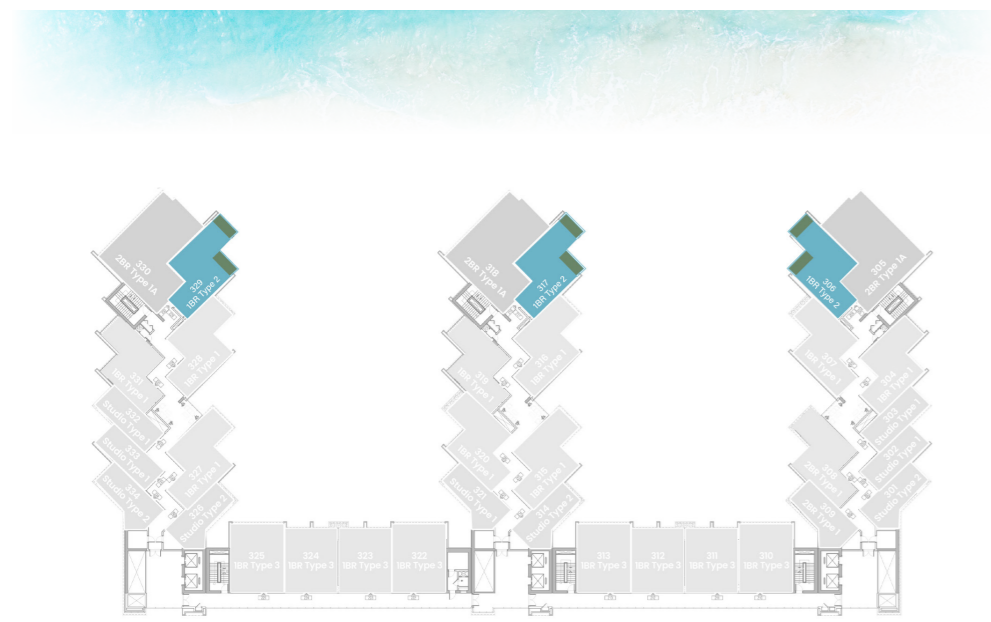

UNIT

04, 07, 08, 15, 16, 19, 20, 27, 28, 31

1 BEDROOM

LEVEL 3 TYPE 2

SUITE AREA	682.54 SQ.FT.	63.41 SQ.M.
BALCONY AREA	134.33 SQ.FT.	12.48 SQ.M.
TOTAL AREA	816.87 SQ.FT.	75.89 SQ.M.

UNIT
06, 17, 29

1 BEDROOM