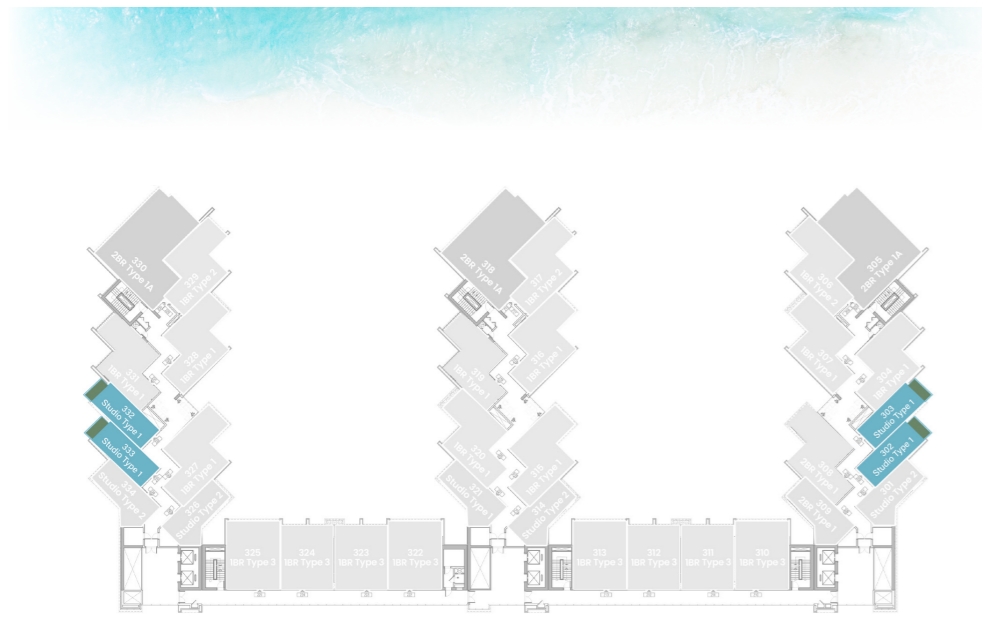

UNIT
05, 18, 30

3RD
FLOOR

STUDIO

LEVEL 3 TYPE 1

SUITE AREA	327.55 SQ.FT.	30.43 SQ.M.
BALCONY AREA	104.19 SQ.FT.	9.68 SQ.M.
TOTAL AREA	431.74 SQ.FT.	40.11 SQ.M.

UNIT
02, 03, 32, 33

STUDIO

LEVEL 3 TYPE 2