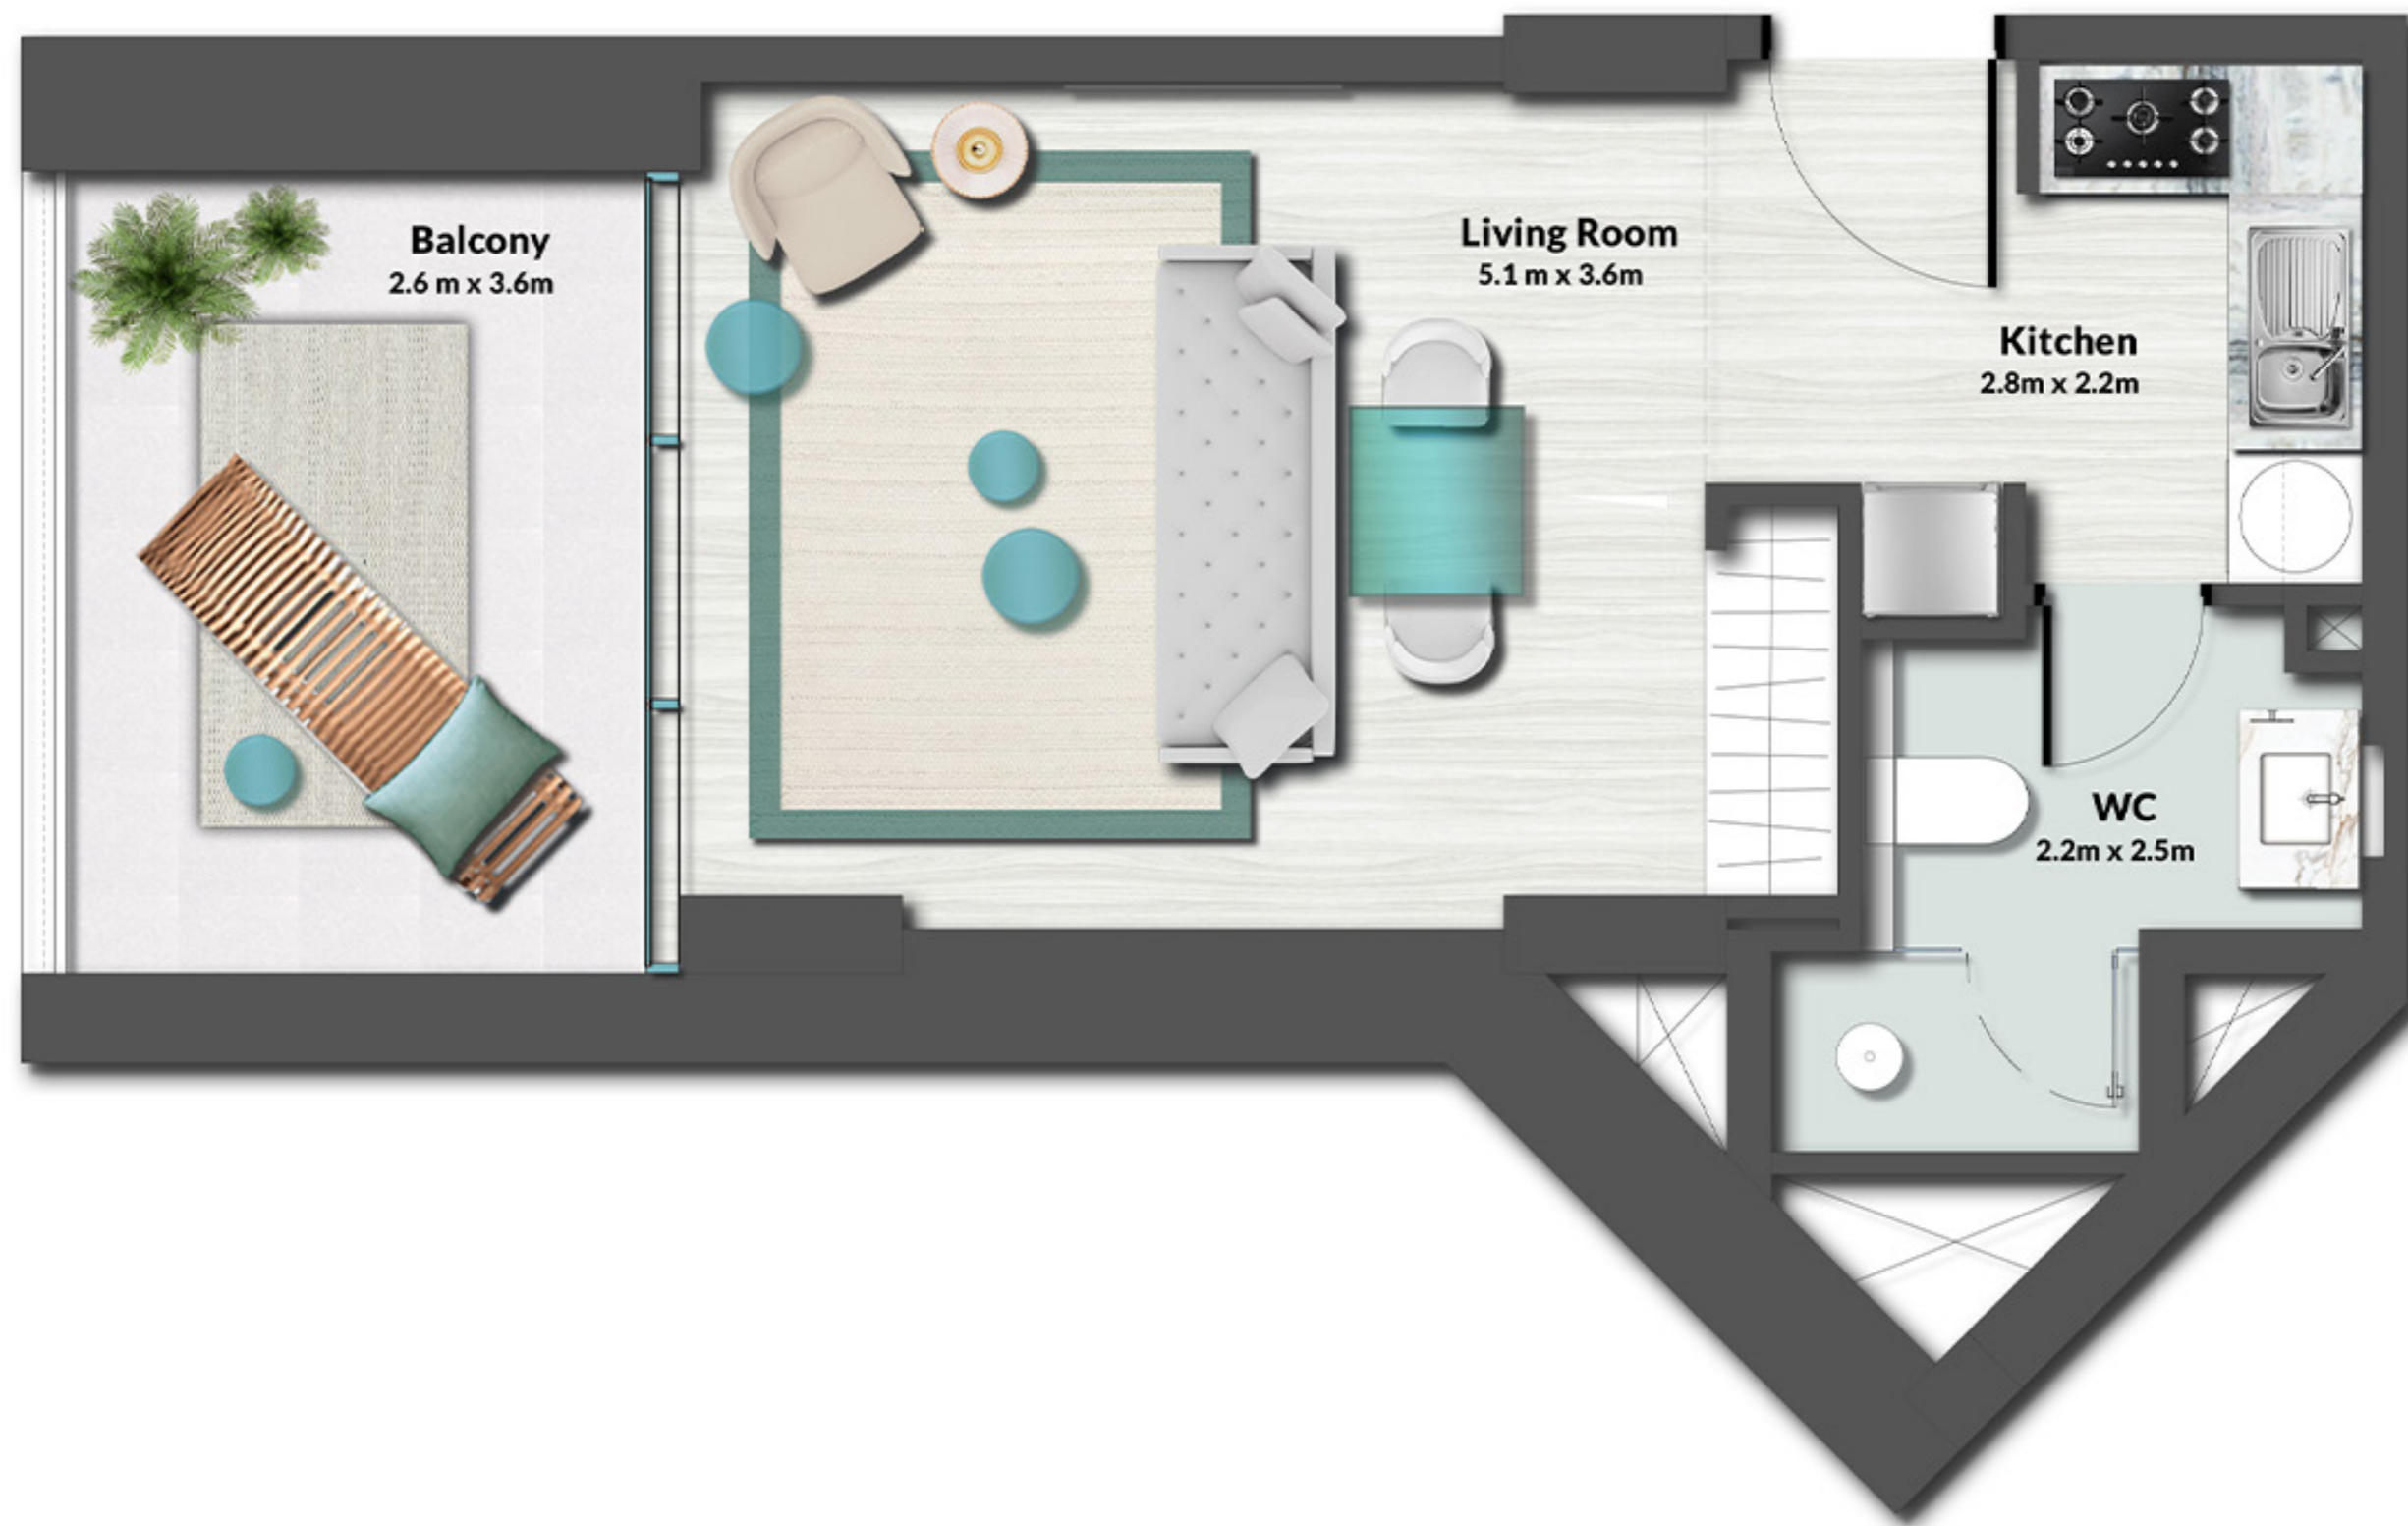

UNIT
02, 03, 08, 30

STUDIO

LEVEL 6 TYPE 2

SUITE AREA	349.07 SQ.FT.	32.43 SQ.M.
BALCONY AREA	104.19 SQ.FT.	9.68 SQ.M.
TOTAL AREA	453.27 SQ.FT.	42.11 SQ.M.

UNIT

01, 08, 13, 19, 24, 31

1 BEDROOM

LEVEL 6 TYPE 1