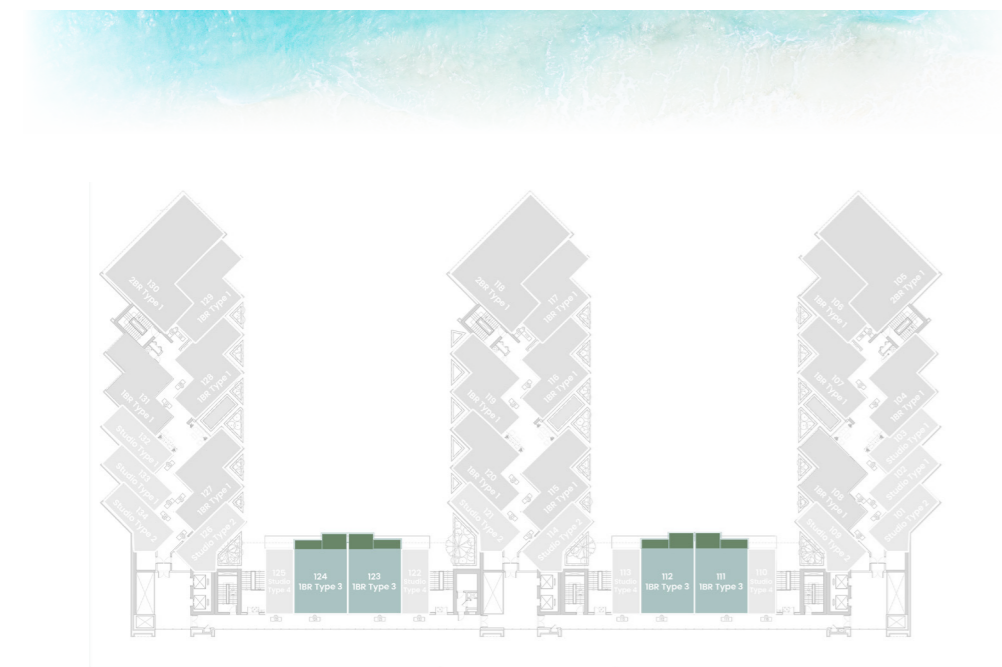

1 BEDROOM

LEVEL 1 TYPE 3

SUITE AREA	662.73 SQ.FT.	61.57 SQ.M.
BALCONY AREA	177.60 SQ.FT.	16.50 SQ.M.
TOTAL AREA	840.34 SQ.FT.	78.07 SQ.M.

UNIT
11, 12, 23, 24