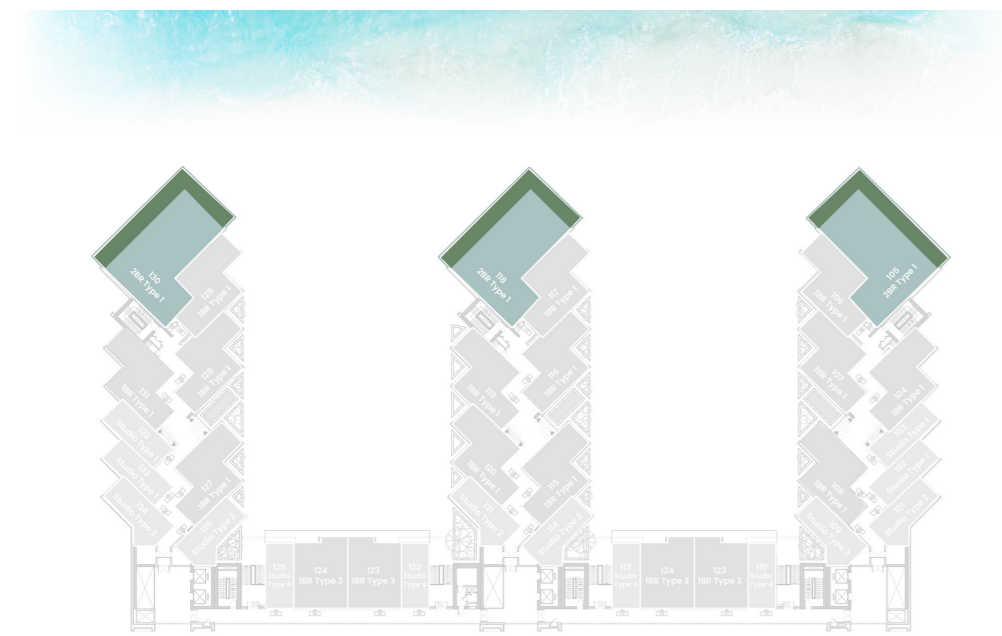

2 BEDROOM

LEVEL 1 TYPE 1

SUITE AREA	1,166.70 SQ.FT.	108.39 SQ.M.
BALCONY AREA	714.83 SQ.FT.	66.41 SQ.M.
TOTAL AREA	1,881.53 SQ.FT.	174.80 SQ.M.

UNIT
05, 18, 30