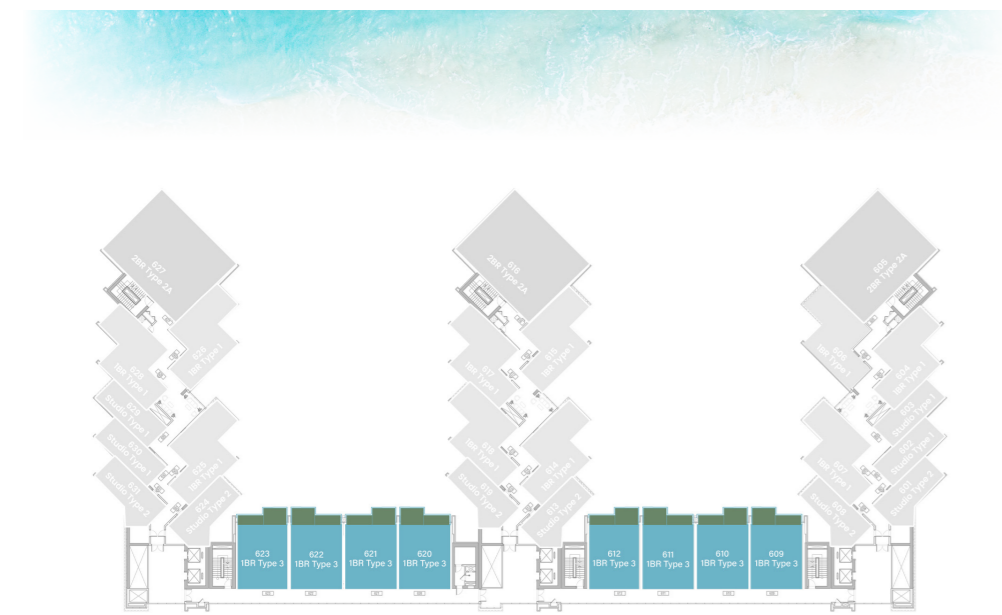

1 BEDROOM

LEVEL 6 TYPE 2

SUITE AREA	652.08 SQ.FT.	60.58 SQ.M.
BALCONY AREA	151.66 SQ.FT.	14.09 SQ.M.
TOTAL AREA	803.74 SQ.FT.	74.67 SQ.M.

UNIT

09, 10, 11, 12, 20, 21, 22, 23