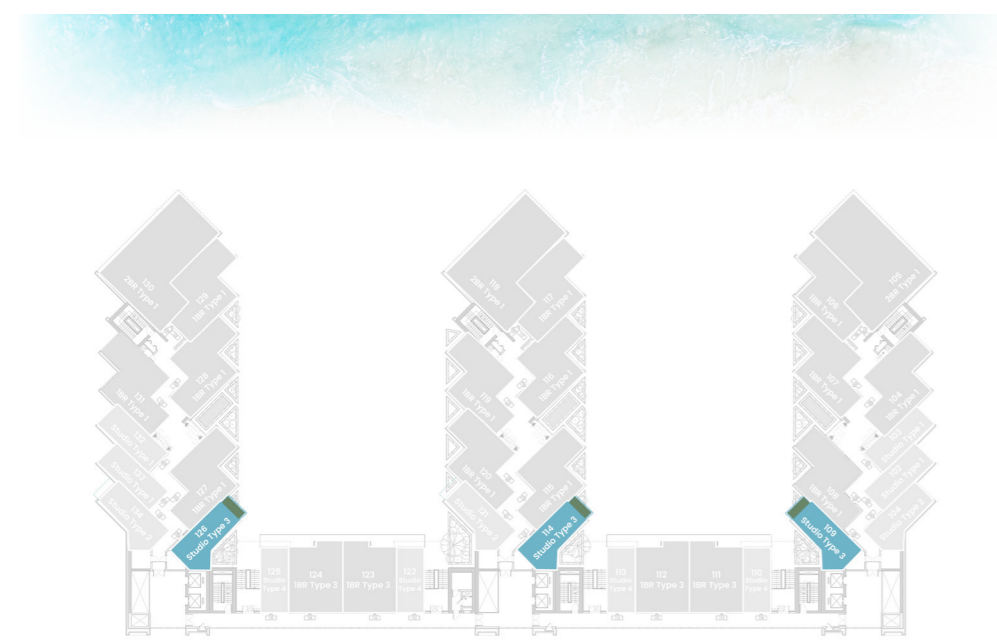

STUDIO

LEVEL 1 TYPE 3

SUITE AREA	381.26 SQ.FT.	35.42 SQ.M.
BALCONY AREA	101.72 SQ.FT.	9.45 SQ.M.
TOTAL AREA	482.98 SQ.FT.	44.87 SQ.M.

UNIT
09, 14, 26