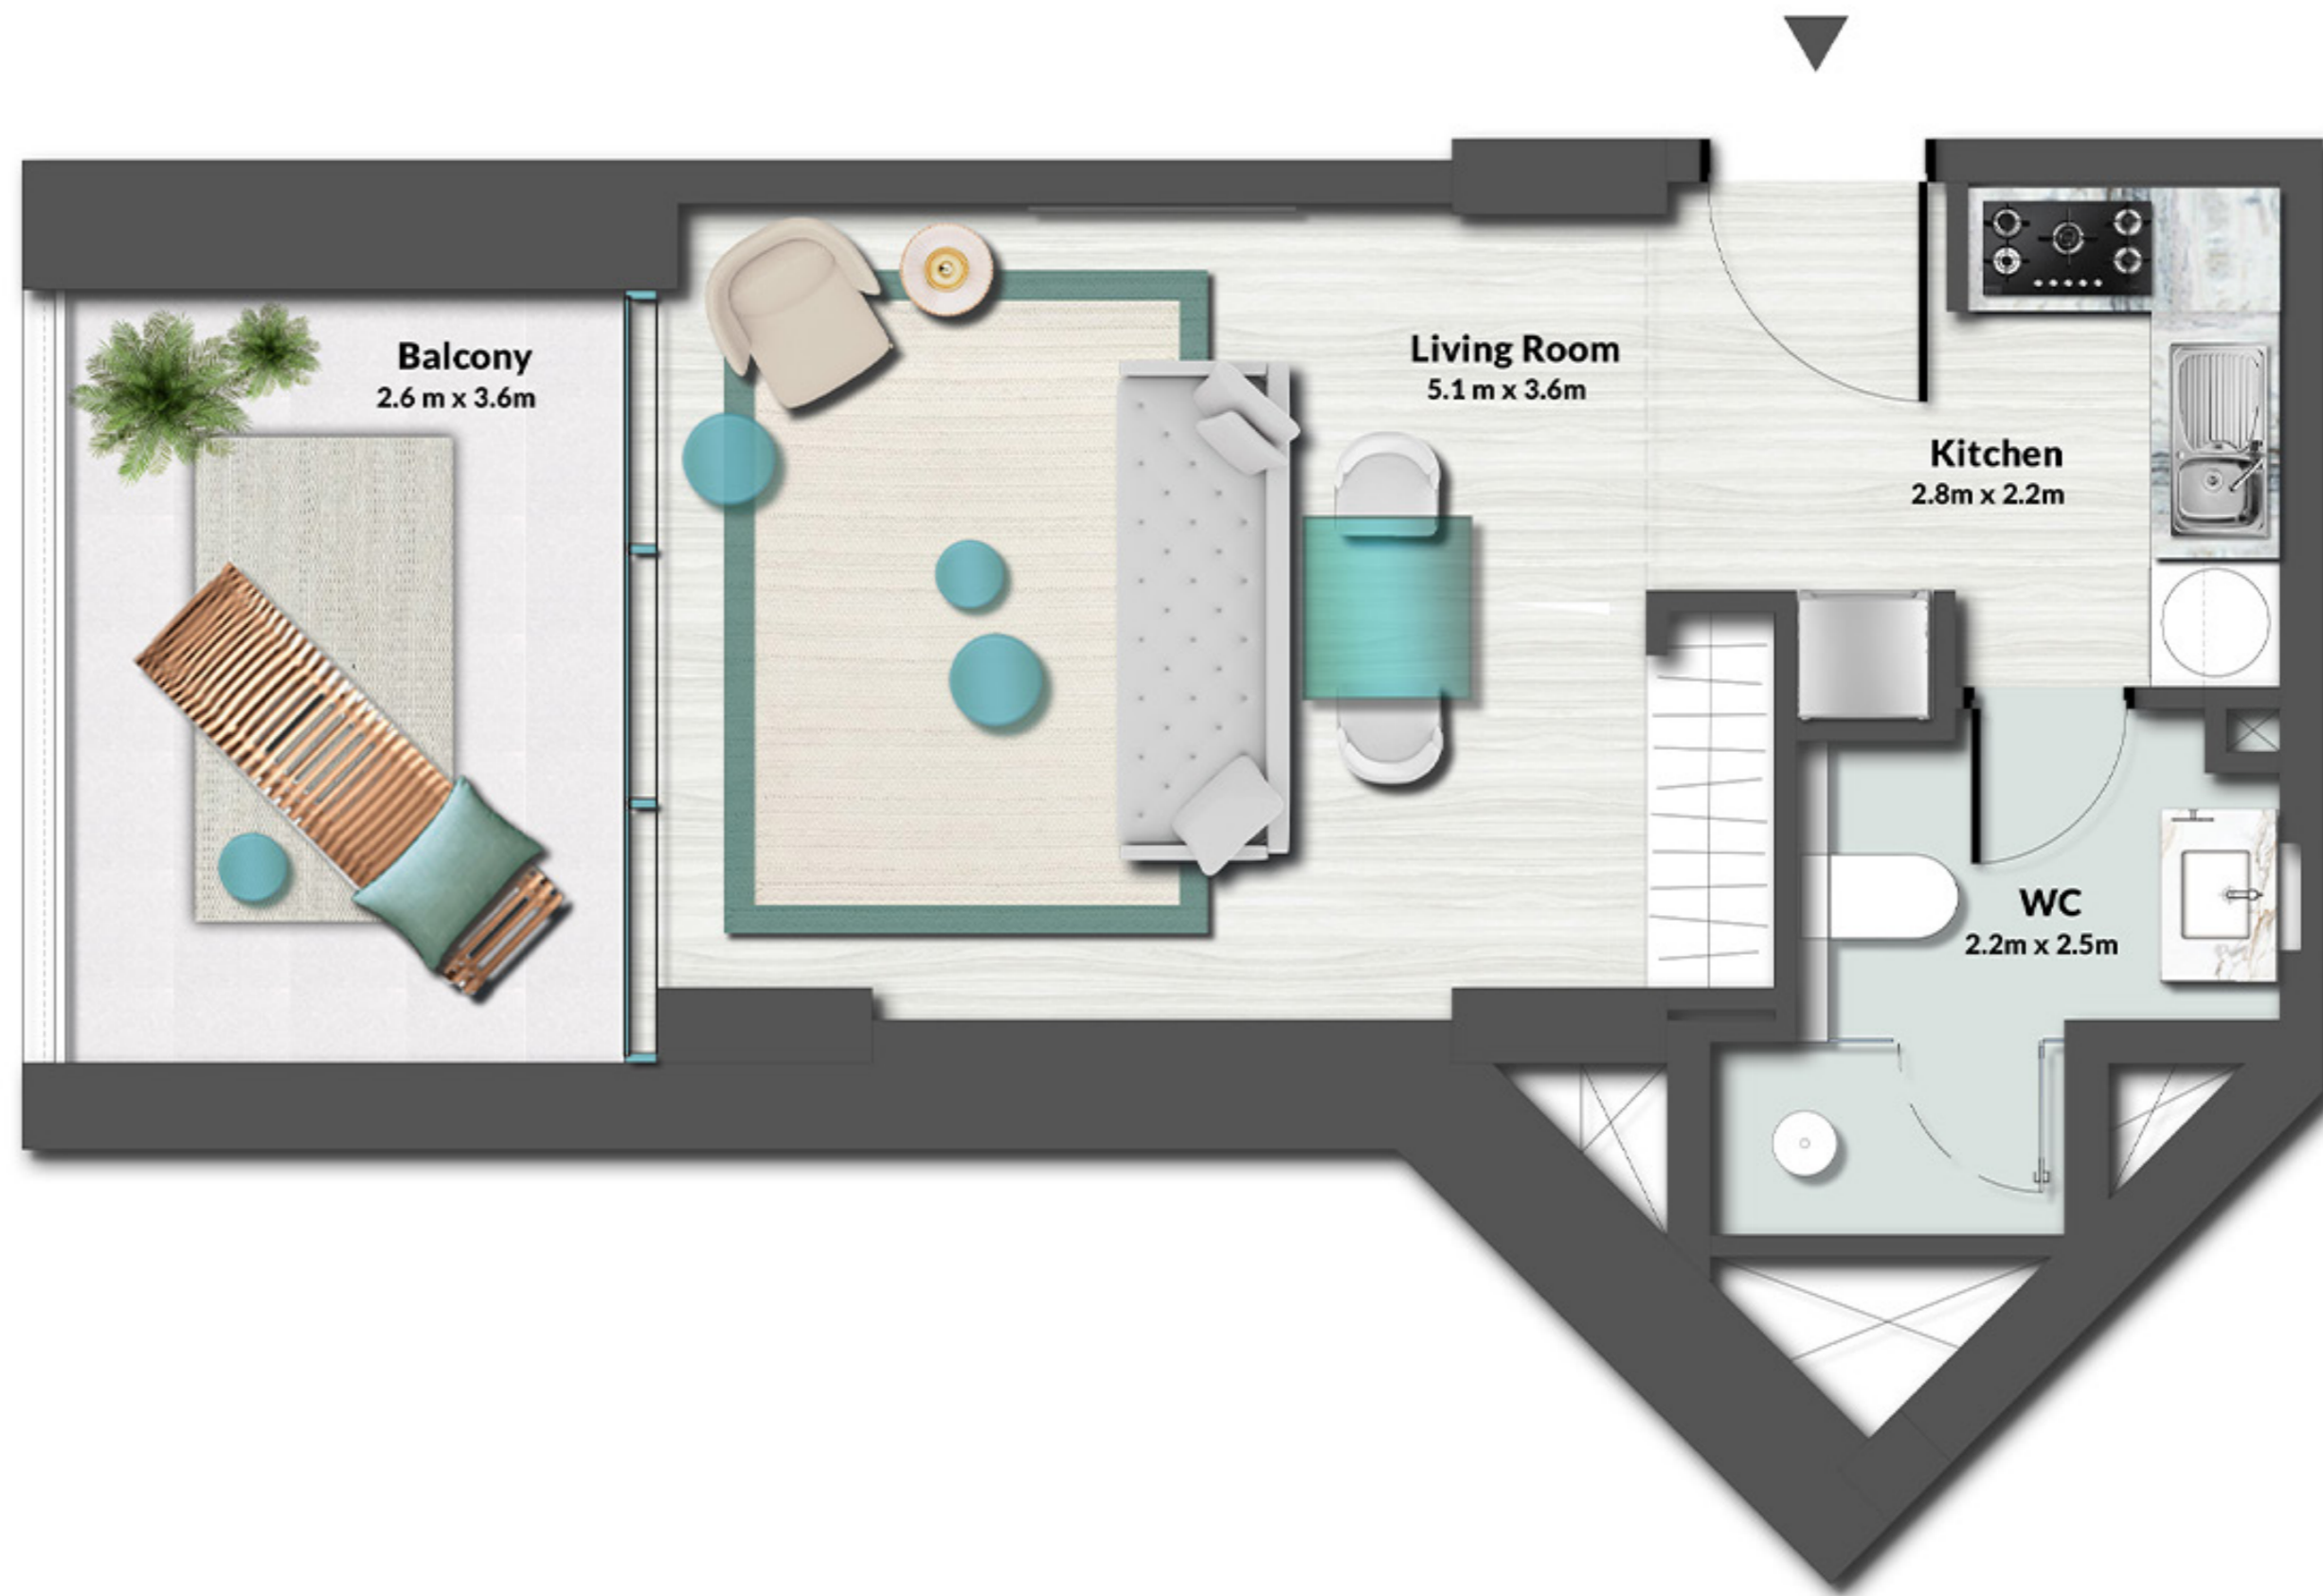

UNIT

02, 03, 32, 33

STUDIO

LEVEL 1 TYPE 2

SUITE AREA	373.51 SQ.FT.	34.70 SQ.M.
BALCONY AREA	101.72 SQ.FT.	9.45 SQ.M.
TOTAL AREA	475.23 SQ.FT.	44.15 SQ.M.

UNIT
01, 21, 34

STUDIO

LEVEL 1 TYPE 3

SUITE AREA	381.26 SQ.FT.	35.42 SQ.M.
BALCONY AREA	101.72 SQ.FT.	9.45 SQ.M.
TOTAL AREA	482.98 SQ.FT.	44.87 SQ.M.

UNIT
09, 14, 26

STUDIO

LEVEL 1 TYPE 4

SUITE AREA	349.07 SQ.FT.	32.43 SQ.M.
BALCONY AREA	80.41 SQ.FT.	7.47 SQ.M.
TOTAL AREA	429.48 SQ.FT.	39.90 SQ.M.

UNIT
25 ,22 ,13 ,10

1 BEDROOM

LEVEL 1 TYPE 1

SUITE AREA	675.65 SQ.FT.	62.77 SQ.M.
BALCONY AREA	165.01 SQ.FT.	15.33 SQ.M.
TOTAL AREA	840.66 SQ.FT.	78.10 SQ.M.

UNIT

04, 06, 07, 08, 15, 16, 17, 19, 20, 27, 28, 29, 31