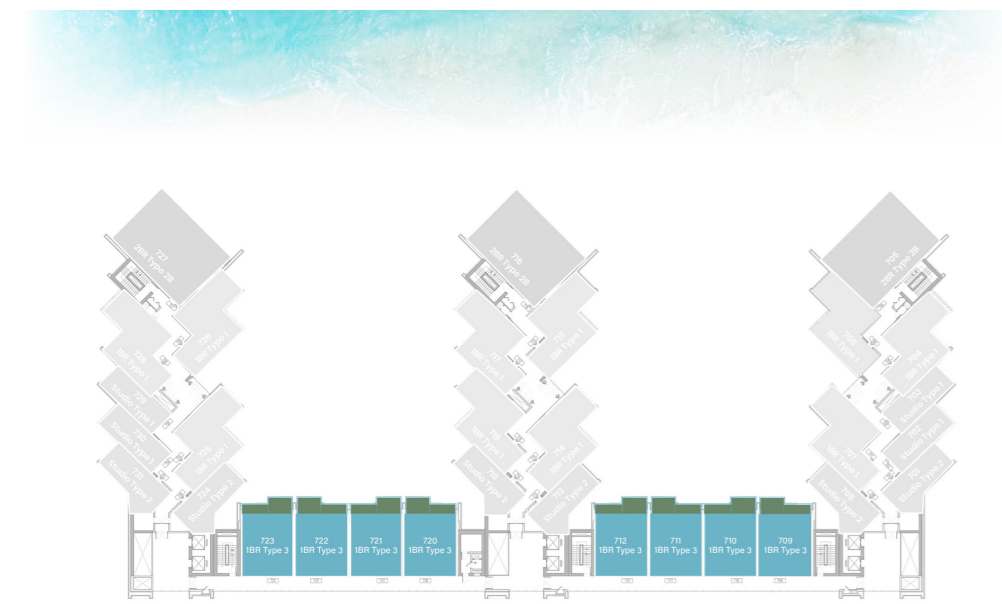

1 BEDROOM

LEVEL 7 & 8 TYPE 3

SUITE AREA	652.08 SQ.FT.	60.58 SQ.M.
BALCONY AREA	151.66 SQ.FT.	14.09 SQ.M.
TOTAL AREA	803.74 SQ.FT.	74.67 SQ.M.

UNIT

09, 10, 11, 12, 20, 21, 22, 23