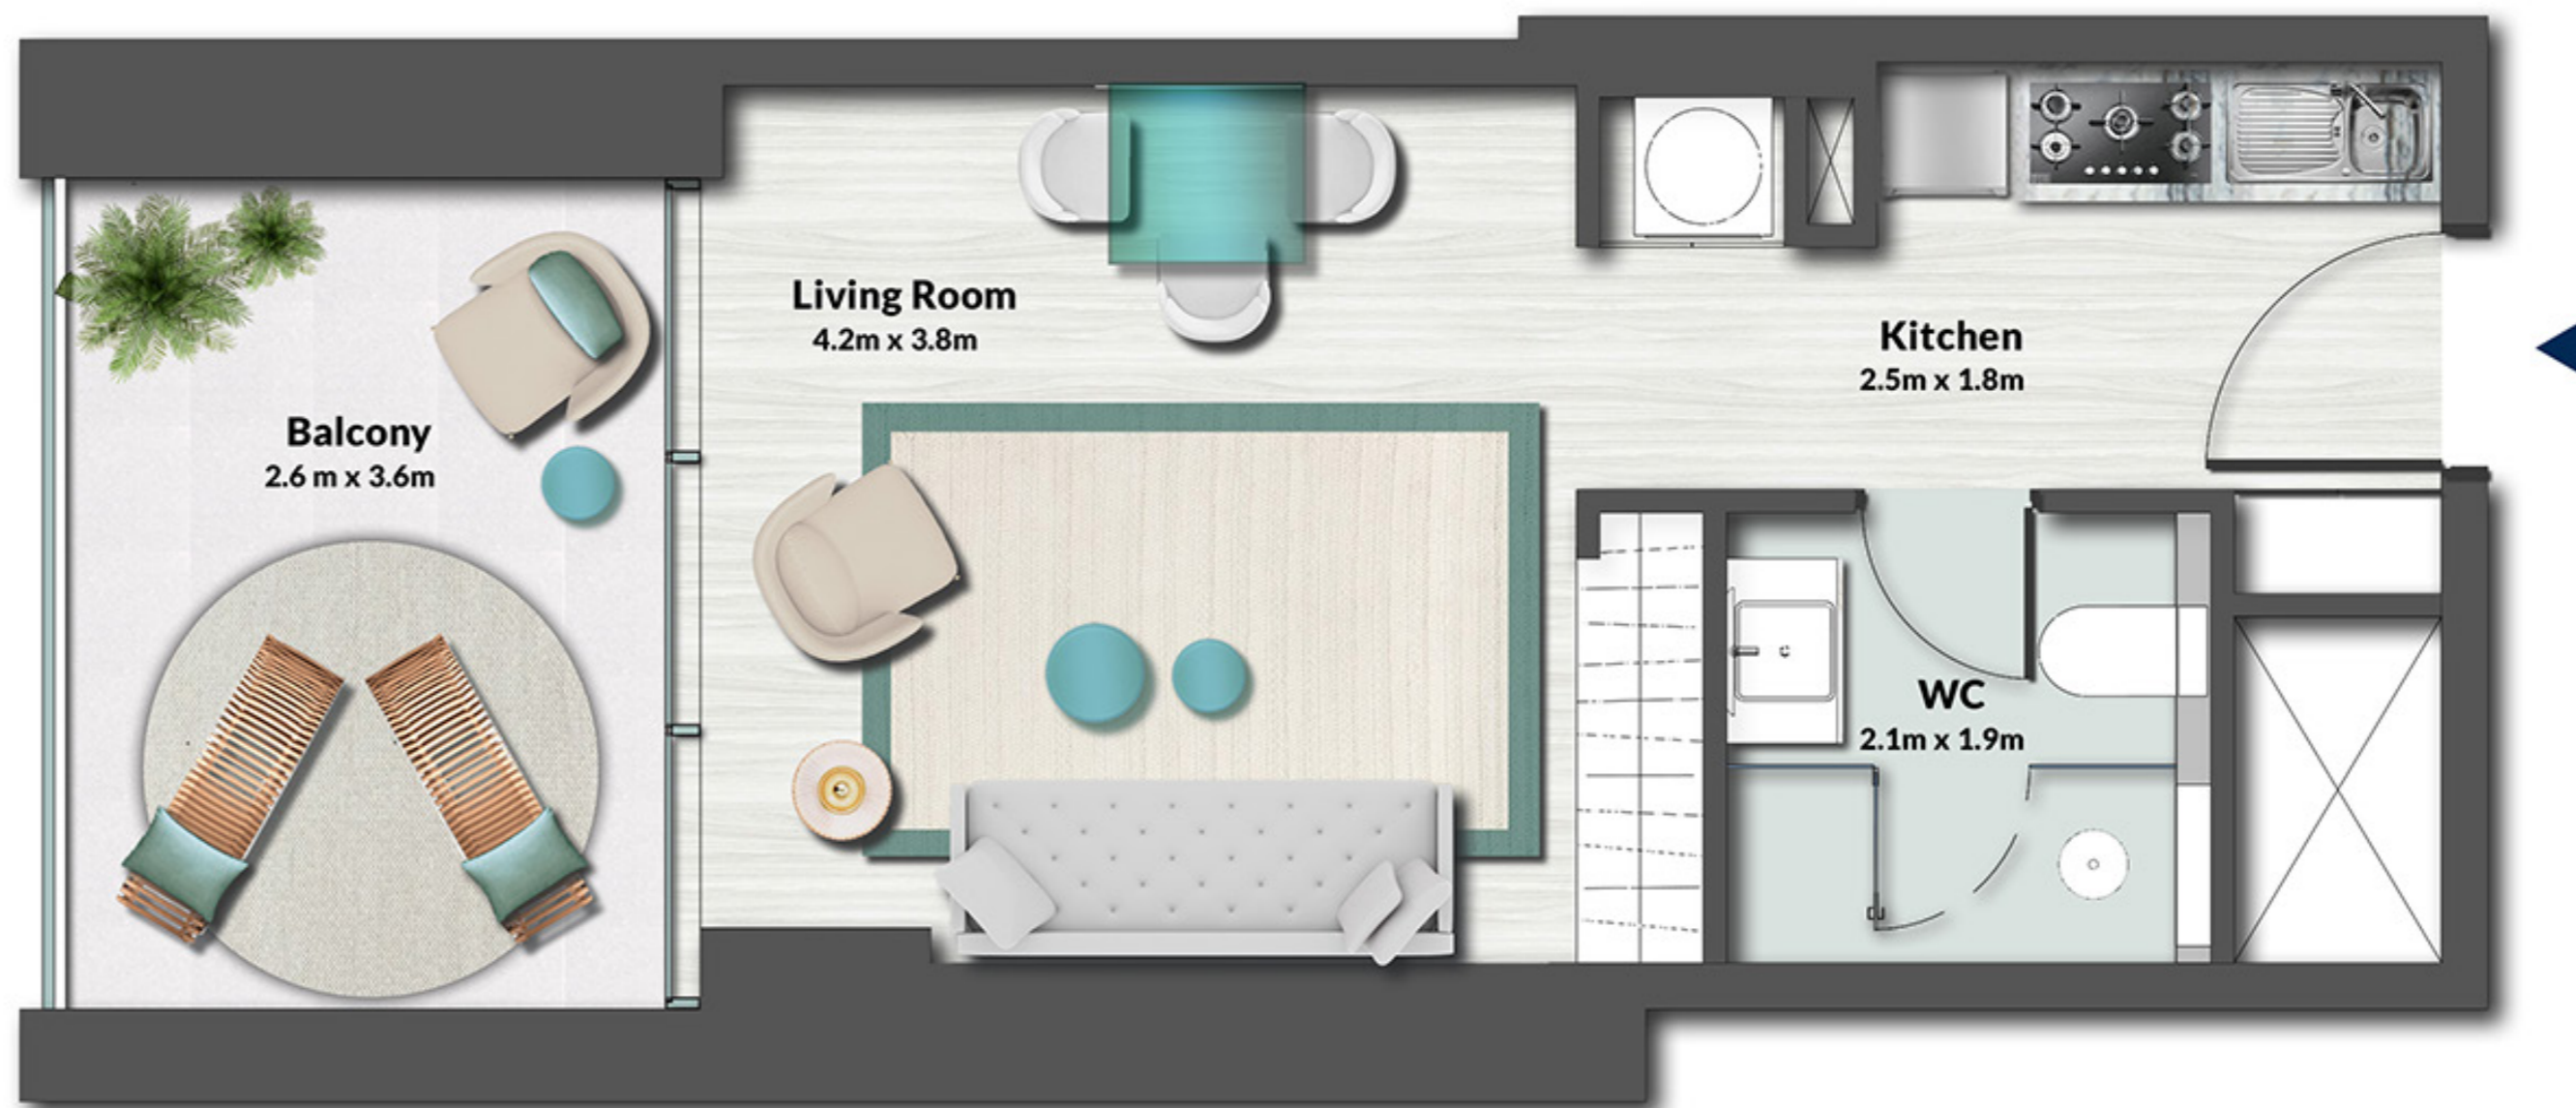

UNIT
05, 18, 30

2ND FLOOR

STUDIO

LEVEL 2 TYPE 1

SUITE AREA	327.87 SQ.FT.	30.46 SQ.M.
BALCONY AREA	103.87 SQ.FT.	9.65 SQ.M.
TOTAL AREA	431.74 SQ.FT.	40.11 SQ.M.

UNIT
02, 03, 32, 33

STUDIO

LEVEL 2 TYPE 2

SUITE AREA	351.98 SQ.FT.	32.70 SQ.M.
BALCONY AREA	88.80 SQ.FT.	8.25 SQ.M.
TOTAL AREA	440.78 SQ.FT.	40.95 SQ.M.

UNIT

01, 09, 14, 21, 26, 34

1 BEDROOM

LEVEL 2 TYPE 1

SUITE AREA	655.09 SQ.FT.	60.86 SQ.M.
BALCONY AREA	138.32 SQ.FT.	12.85 SQ.M.
TOTAL AREA	793.41 SQ.FT.	73.71 SQ.M.