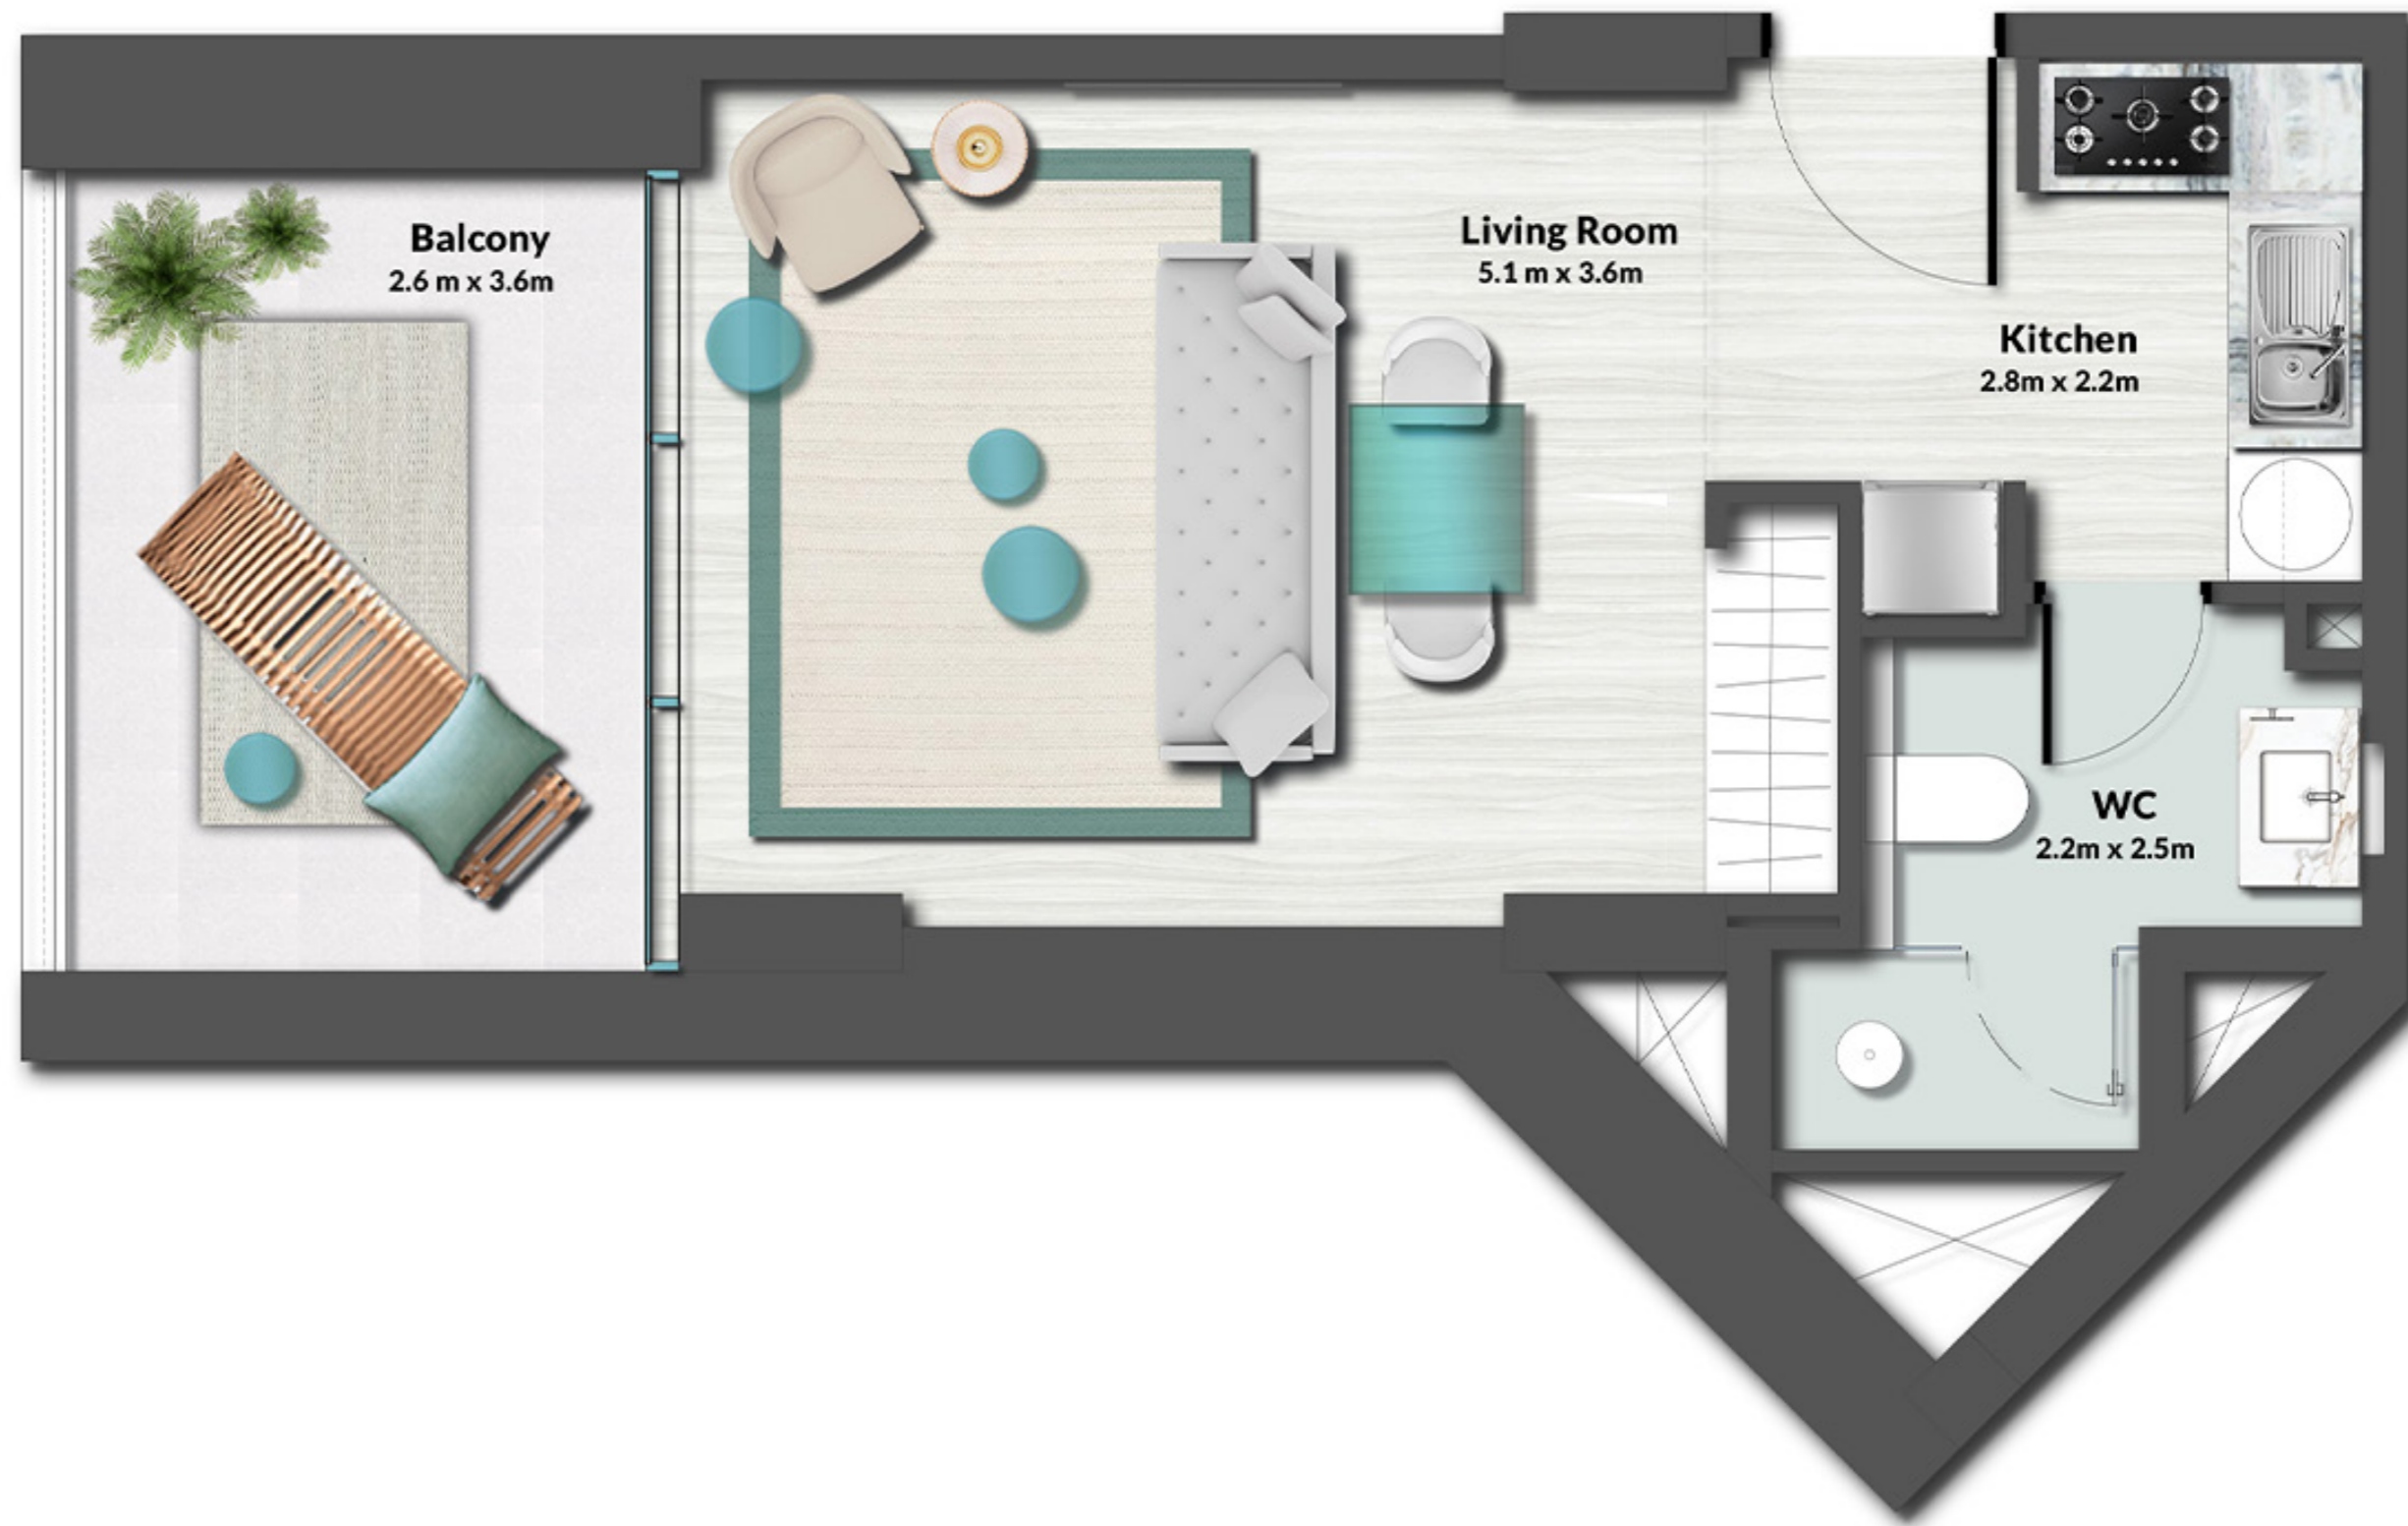

UNIT

02, 03, 06, 15, 26, 29, 30

STUDIO

LEVEL 9 TYPE 2

SUITE AREA	349.07 SQ.FT.	32.43 SQ.M.
BALCONY AREA	122.71 SQ.FT.	11.40 SQ.M.
TOTAL AREA	471.78 SQ.FT.	43.83 SQ.M.

UNIT

01, 08, 13, 19, 24, 31

1 BEDROOM