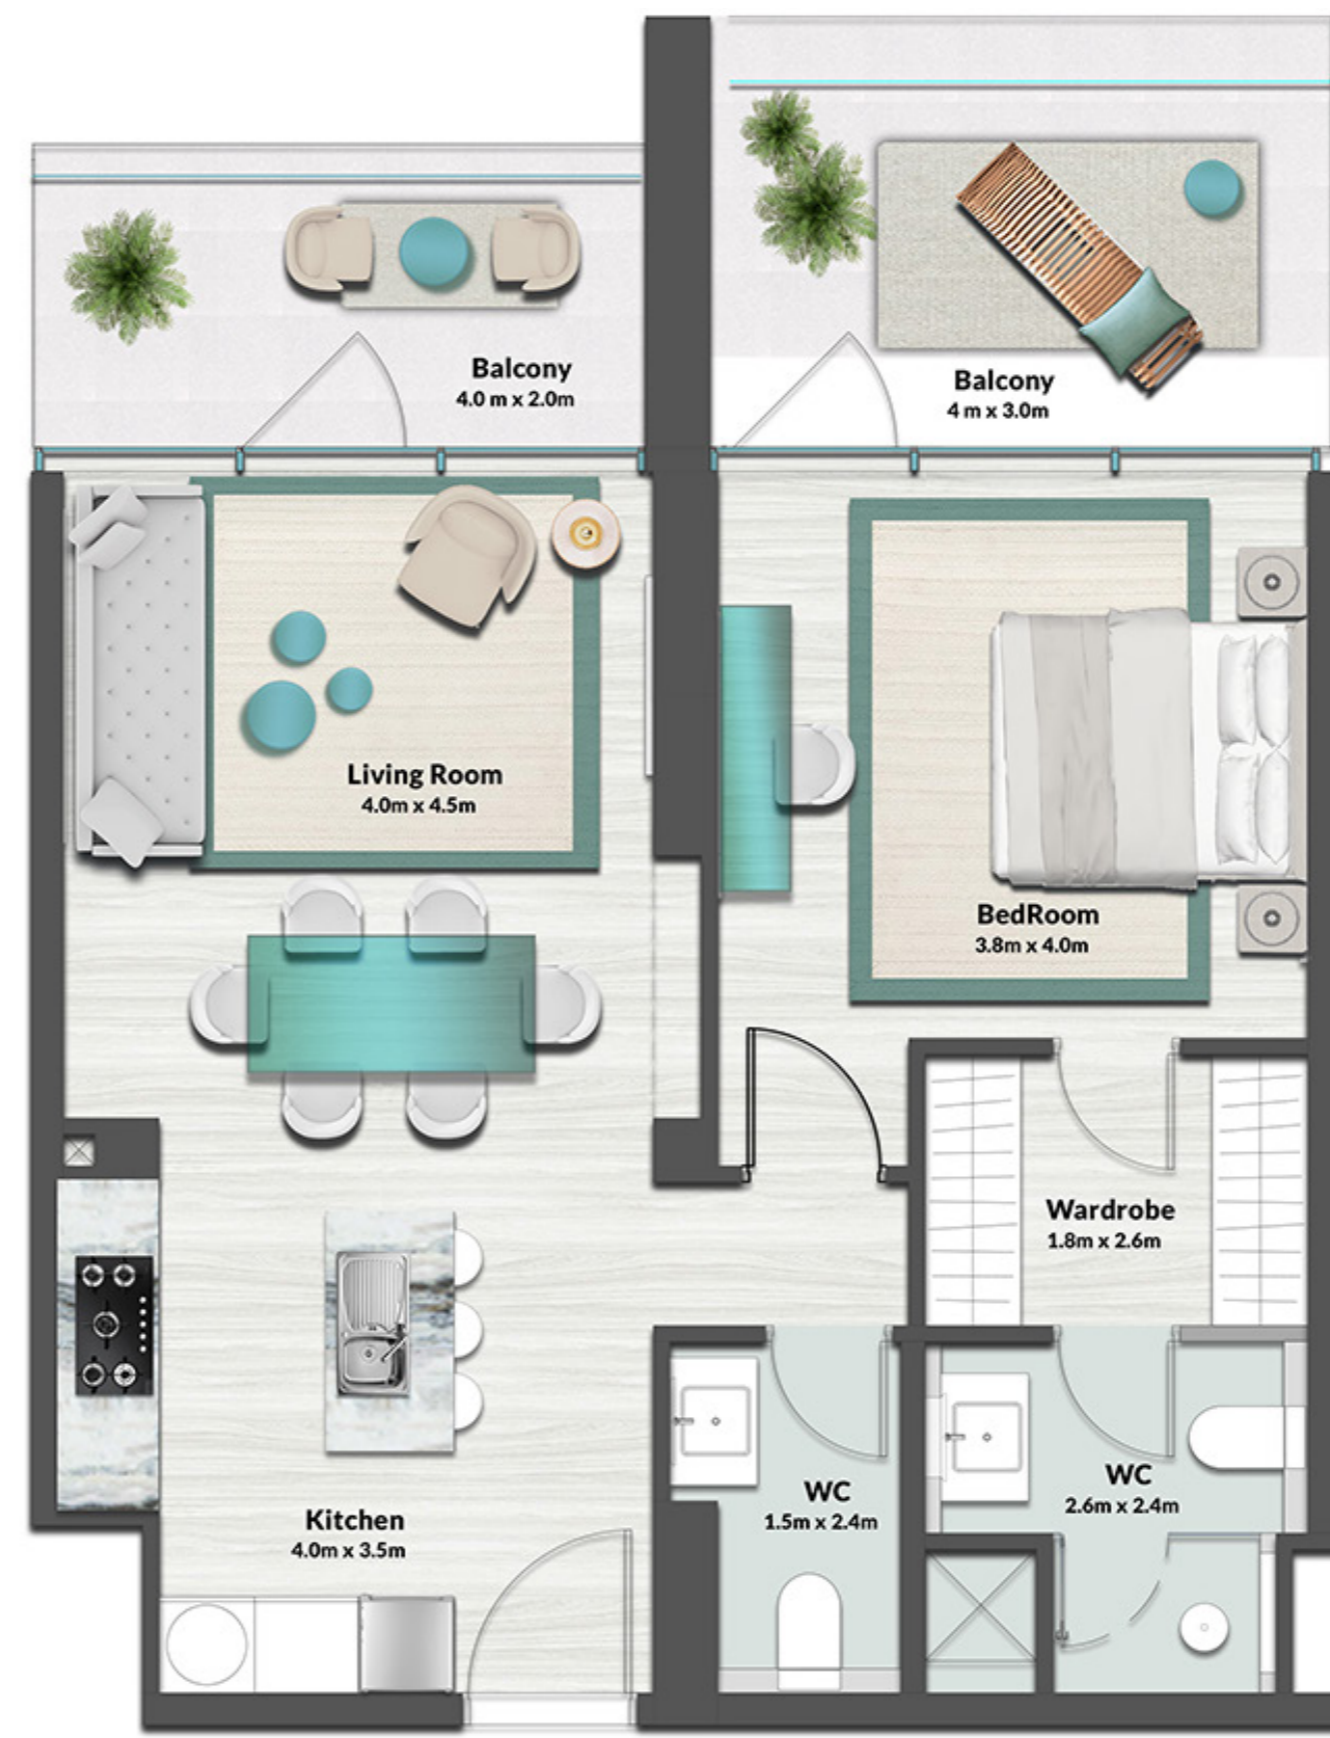

MASA

RESIDENCE

1 BEDROOM

LEVEL 10 TYPE 3

SUITE AREA	652.08 SQ.FT.	60.58 SQ.M.
BALCONY AREA	151.66 SQ.FT.	14.09 SQ.M.
TOTAL AREA	803.74 SQ.FT.	74.67 SQ.M.

UNIT

09, 10, 11, 12, 20, 21, 22, 23