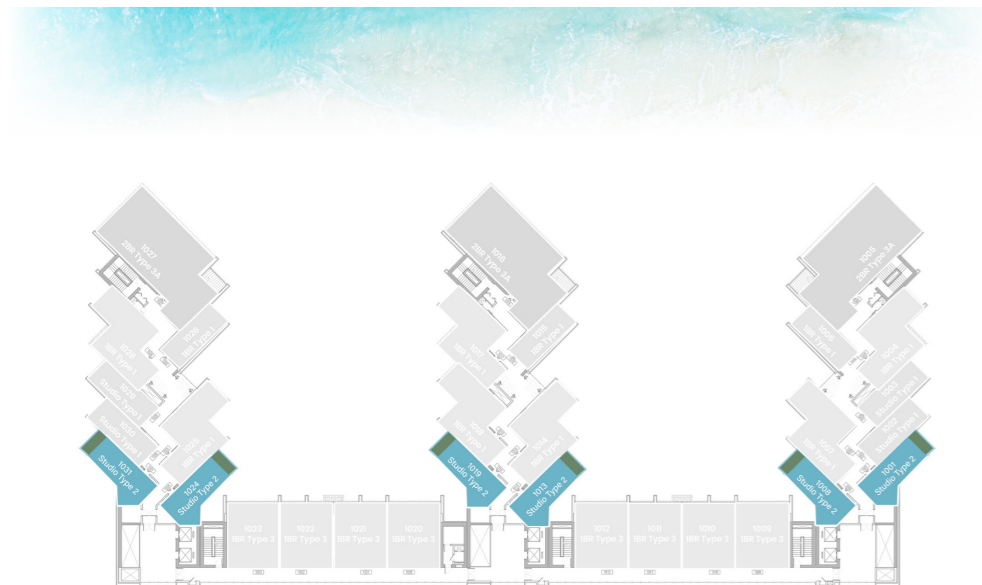

STUDIO

LEVEL 10 TYPE 2

SUITE AREA	349.07 SQ.FT.	32.43 SQ.M.
BALCONY AREA	88.80 SQ.FT.	8.25 SQ.M.
TOTAL AREA	437.88 SQ.FT.	40.68 SQ.M.

UNIT

01, 08, 13, 19, 24, 31