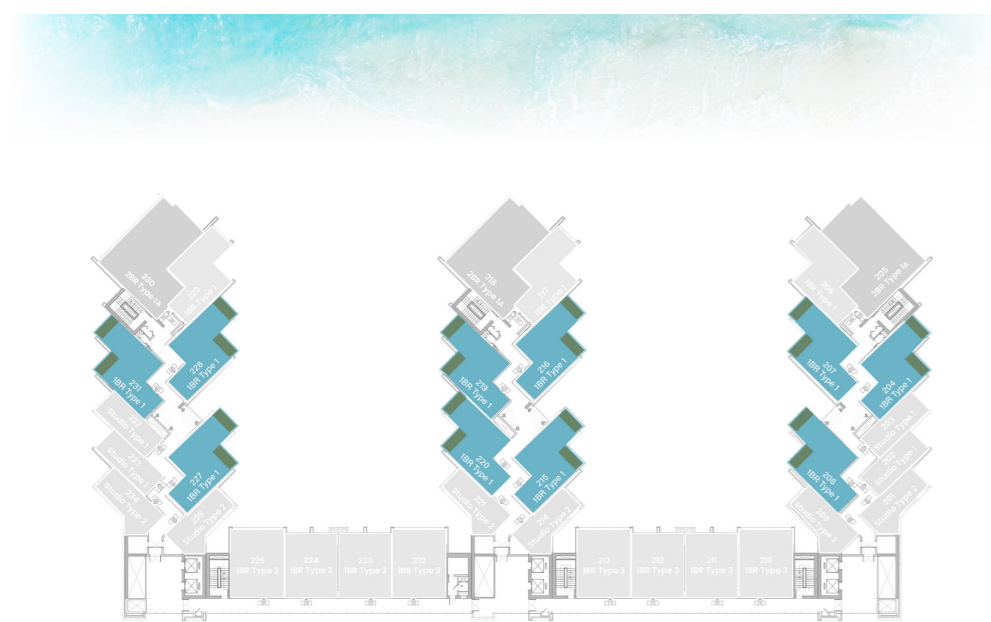

1 BEDROOM

LEVEL 2 TYPE 1

SUITE AREA	655.09 SQ.FT.	60.86 SQ.M.
BALCONY AREA	138.32 SQ.FT.	12.85 SQ.M.
TOTAL AREA	793.41 SQ.FT.	73.71 SQ.M.

UNIT

04, 07, 08, 15, 16, 19, 20, 27, 28, 31