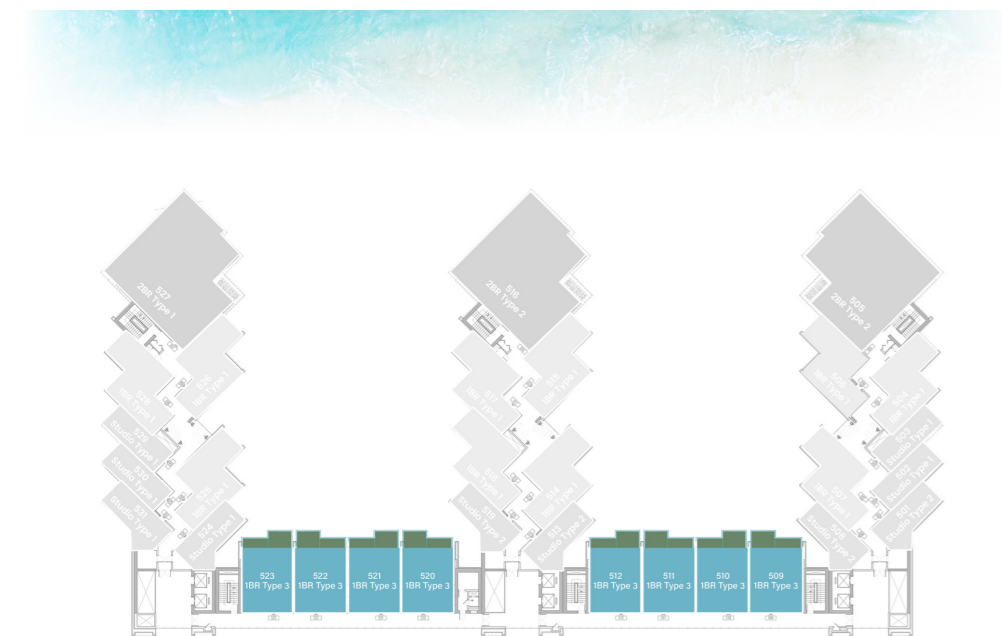

UNIT

04, 06, 07, 14, 15, 17, 18, 25, 26, 28

1 BEDROOM

LEVEL 5 TYPE 3

SUITE AREA	652.08 SQ.FT.	60.58 SQ.M.
BALCONY AREA	151.66 SQ.FT.	14.09 SQ.M.
TOTAL AREA	803.74 SQ.FT.	74.67 SQ.M.

UNIT

09, 10, 11, 12, 20, 21, 22, 23