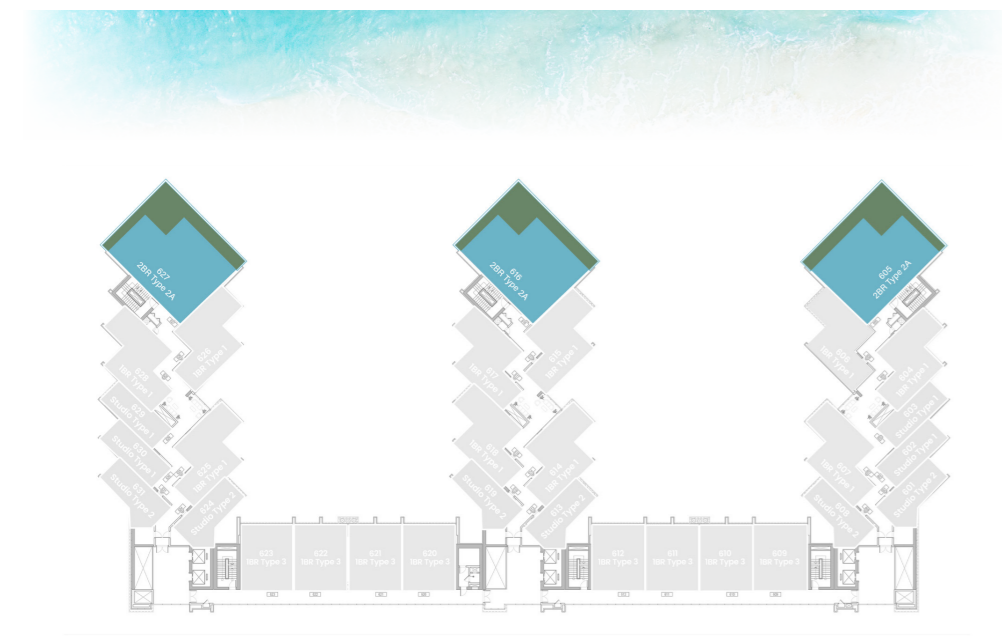

UNIT

09, 10, 11, 12, 20, 21, 22, 23

2 BEDROOM

LEVEL 6 TYPE 2A

SUITE AREA	1,282.95 SQ.FT.	119.19 SQ.M.
BALCONY AREA	704.18 SQ.FT.	65.42 SQ.M.
TOTAL AREA	1,987.13 SQ.FT.	184.61 SQ.M.

UNIT
05, 16, 27

7TH & 8TH
FLOOR