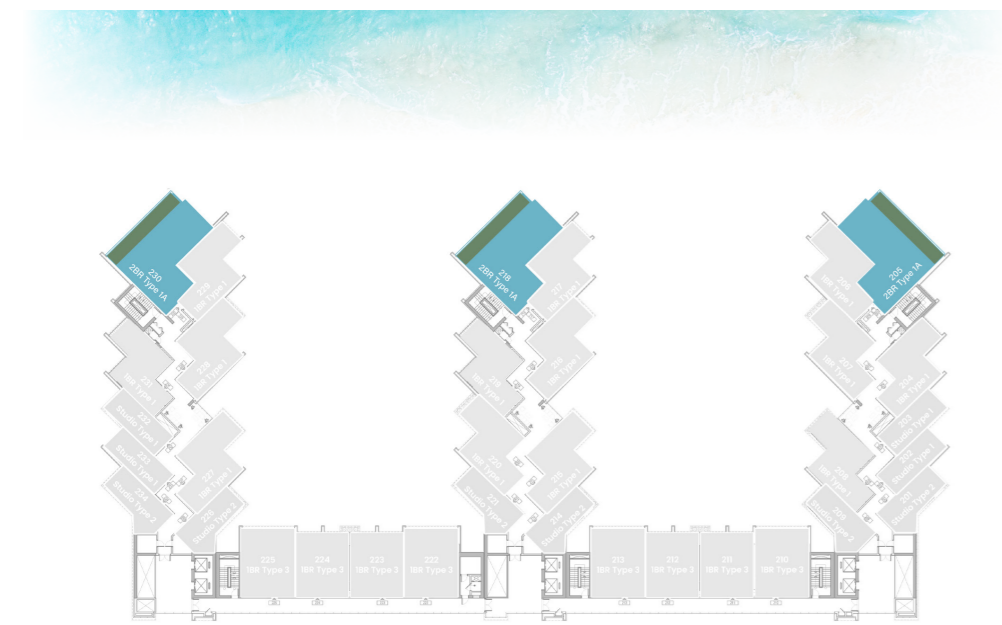

2 BEDROOM

LEVEL 2 TYPE 1A

SUITE AREA	1,145.50 SQ.FT.	106.42 SQ.M.
BALCONY AREA	288.26 SQ.FT.	26.78 SQ.M.
TOTAL AREA	1,433.75 SQ.FT.	133.20 SQ.M.

UNIT
05, 18, 30