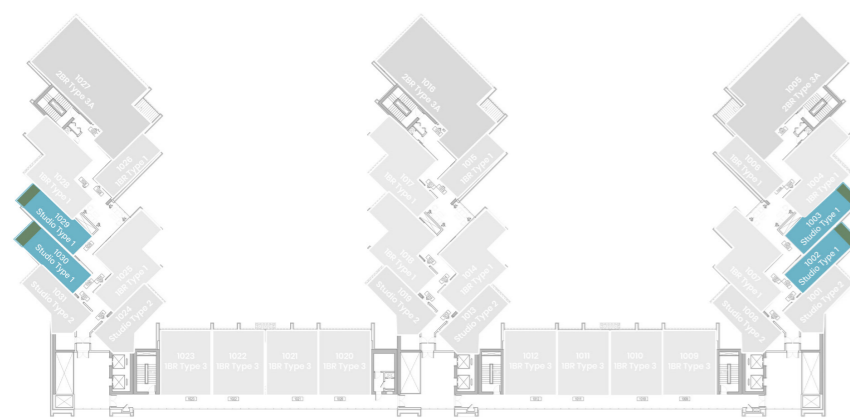

UNIT
05, 16, 27

10TH
FLOOR

STUDIO

LEVEL 10 TYPE 1

SUITE AREA	327.44 SQ.FT.	30.42 SQ.M.
BALCONY AREA	104.19 SQ.FT.	9.68 SQ.M.
TOTAL AREA	431.63 SQ.FT.	40.10 SQ.M.

UNIT

02, 03, 06, 15, 26, 29, 30

STUDIO