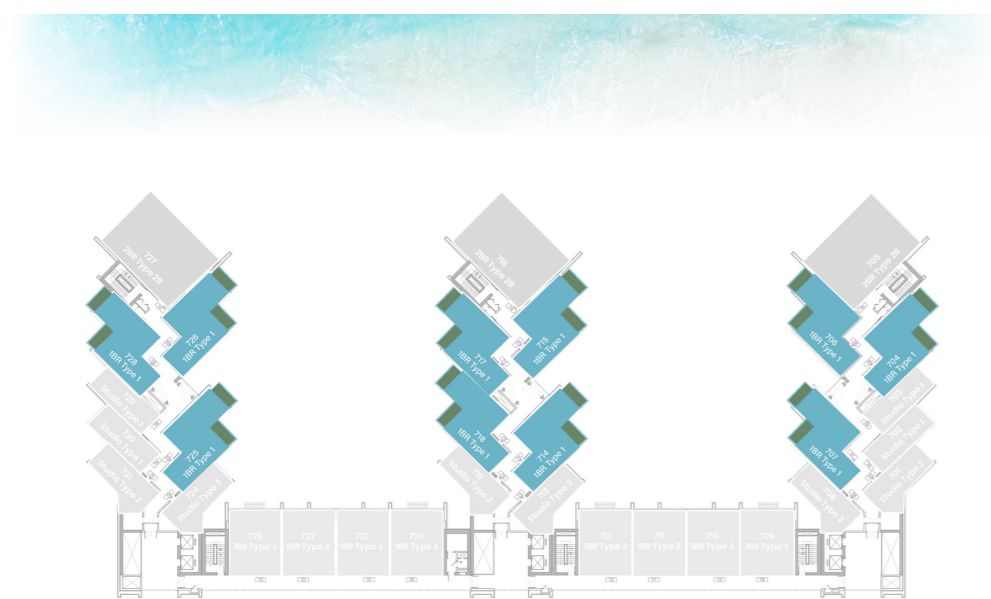

UNIT

01, 08, 13, 19, 24, 31

1 BEDROOM

LEVEL 7 & 8 TYPE 1

SUITE AREA	655.85 SQ.FT.	60.93 SQ.M.
BALCONY AREA	156.72 SQ.FT.	14.56 SQ.M.
TOTAL AREA	812.57 SQ.FT.	75.49 SQ.M.

UNIT

04, 06, 07, 14, 15, 17, 18, 25, 26, 28