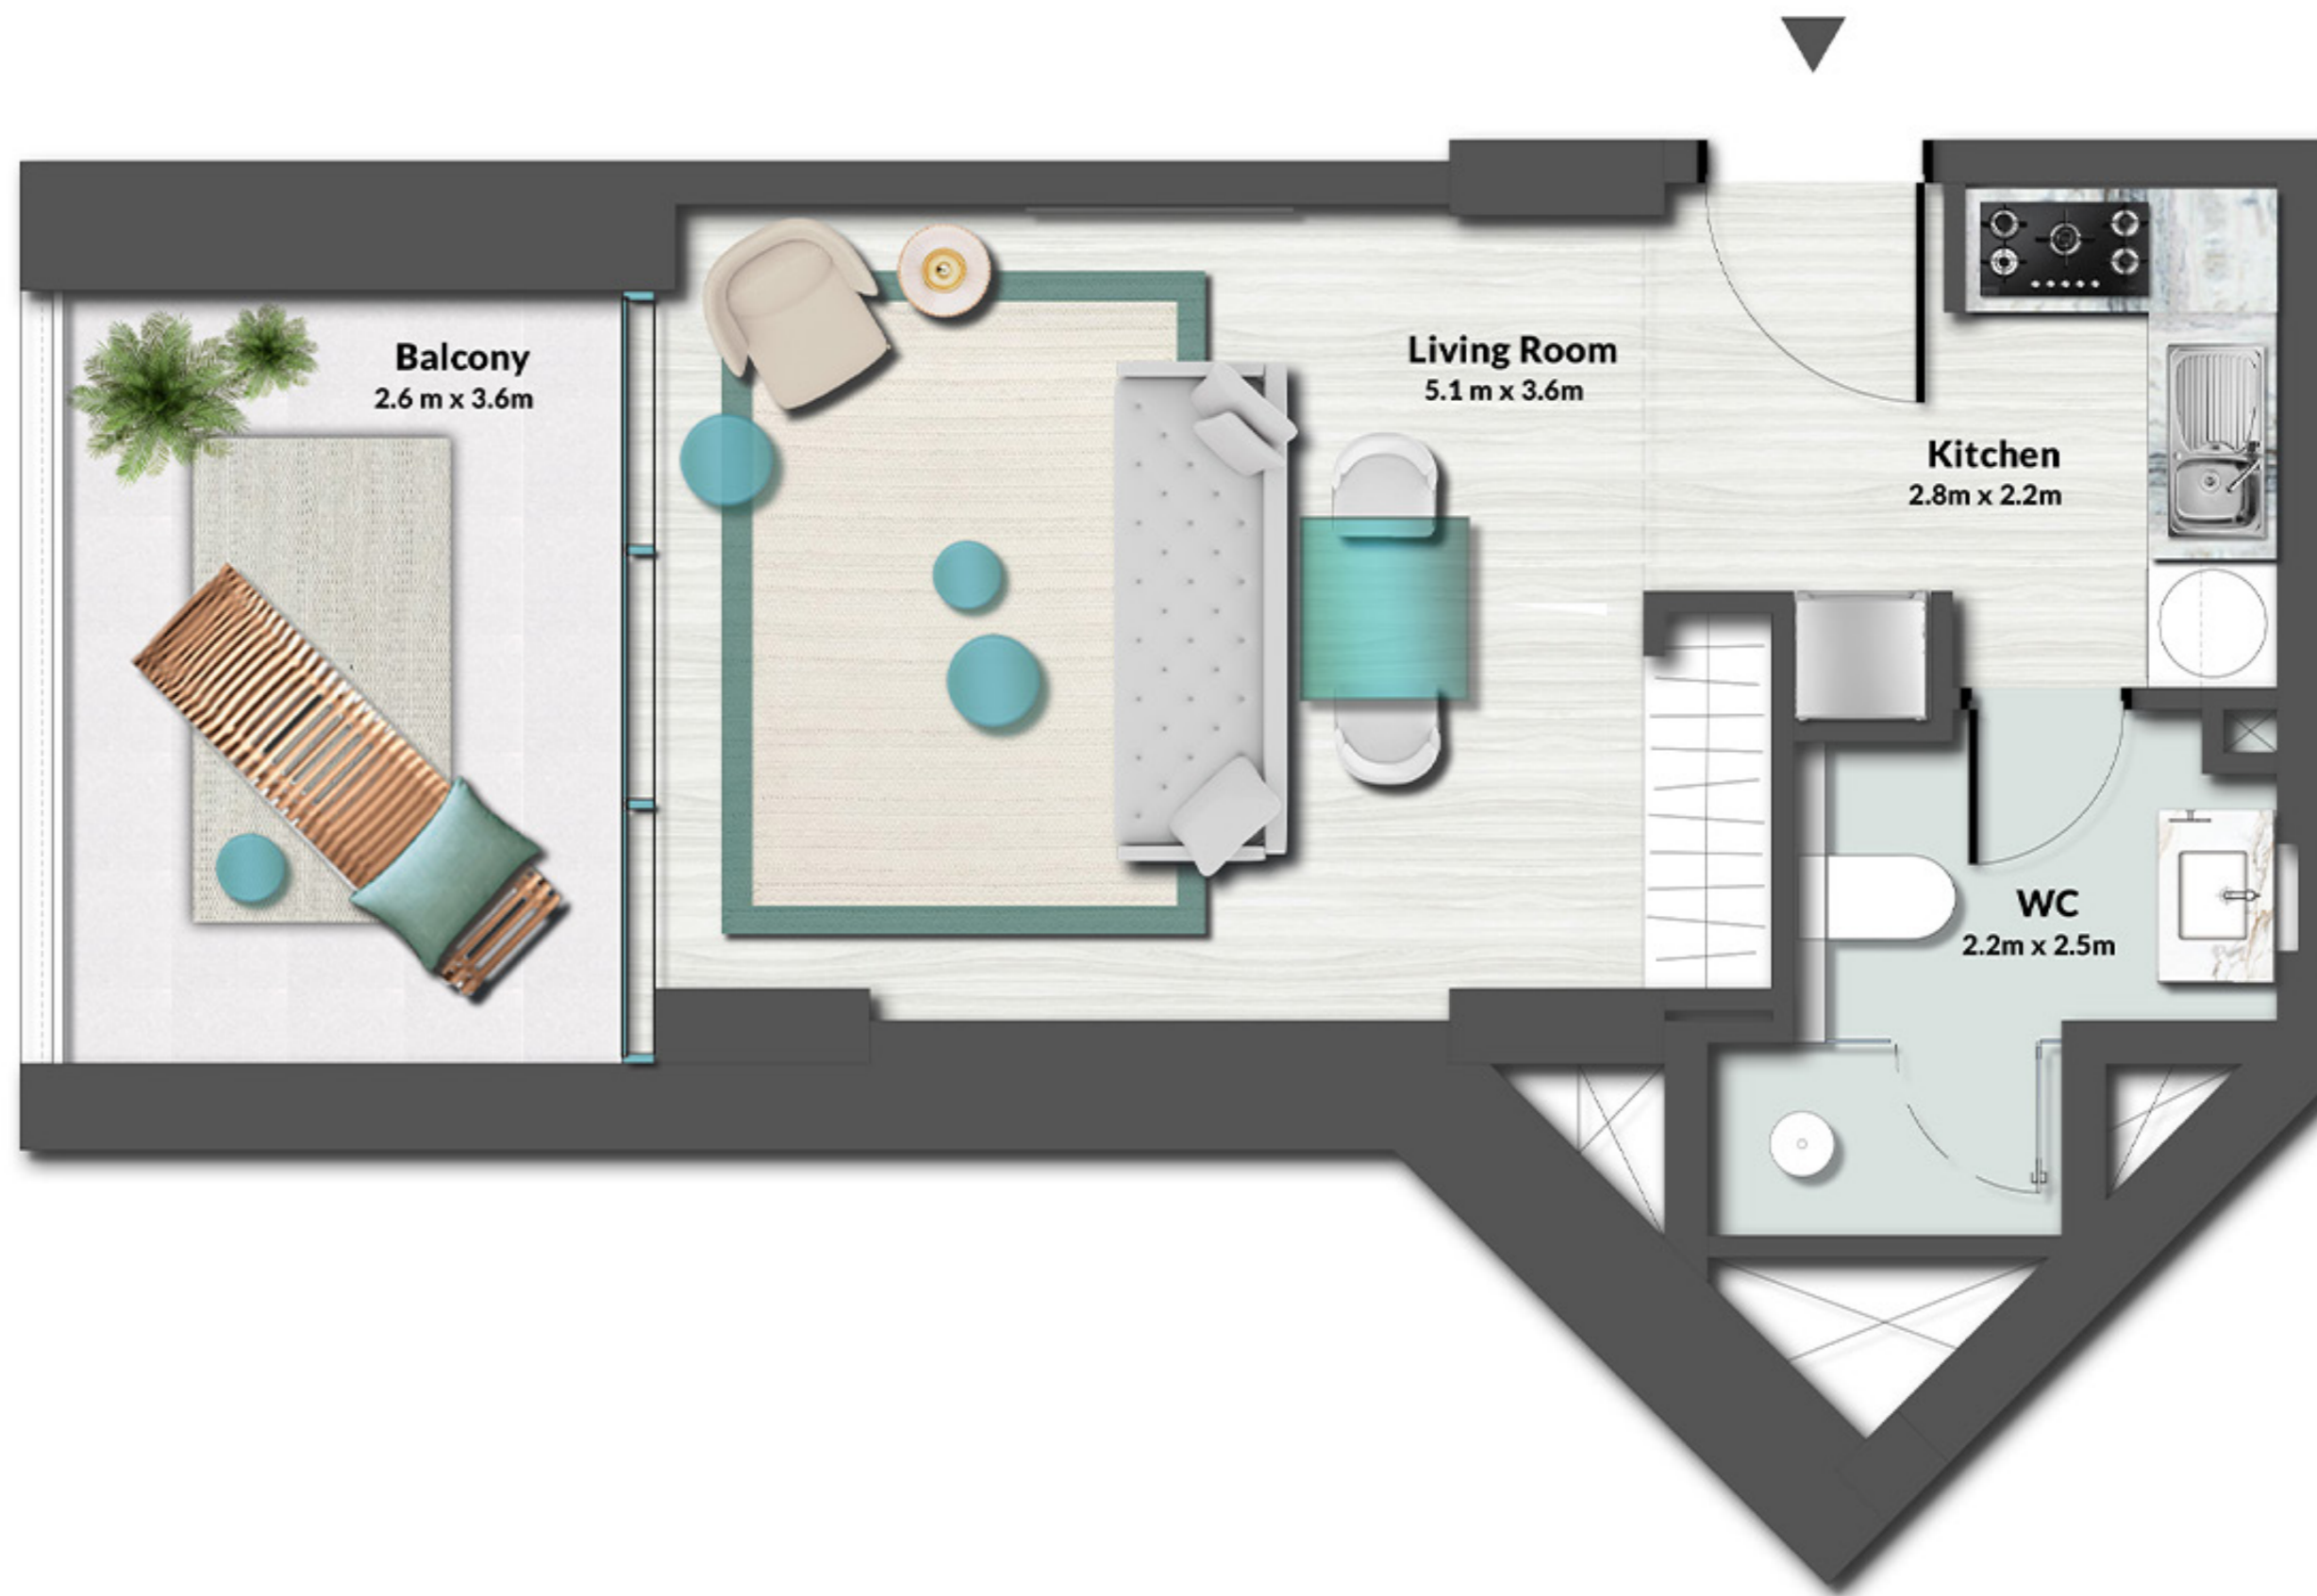

STUDIO

LEVEL 4 TYPE 2

SUITE AREA	349.07 SQ.FT.	32.43 SQ.M.
BALCONY AREA	103.87 SQ.FT.	9.65 SQ.M.
TOTAL AREA	452.95 SQ.FT.	42.08 SQ.M.

UNIT

01, 09, 14, 21, 26, 32