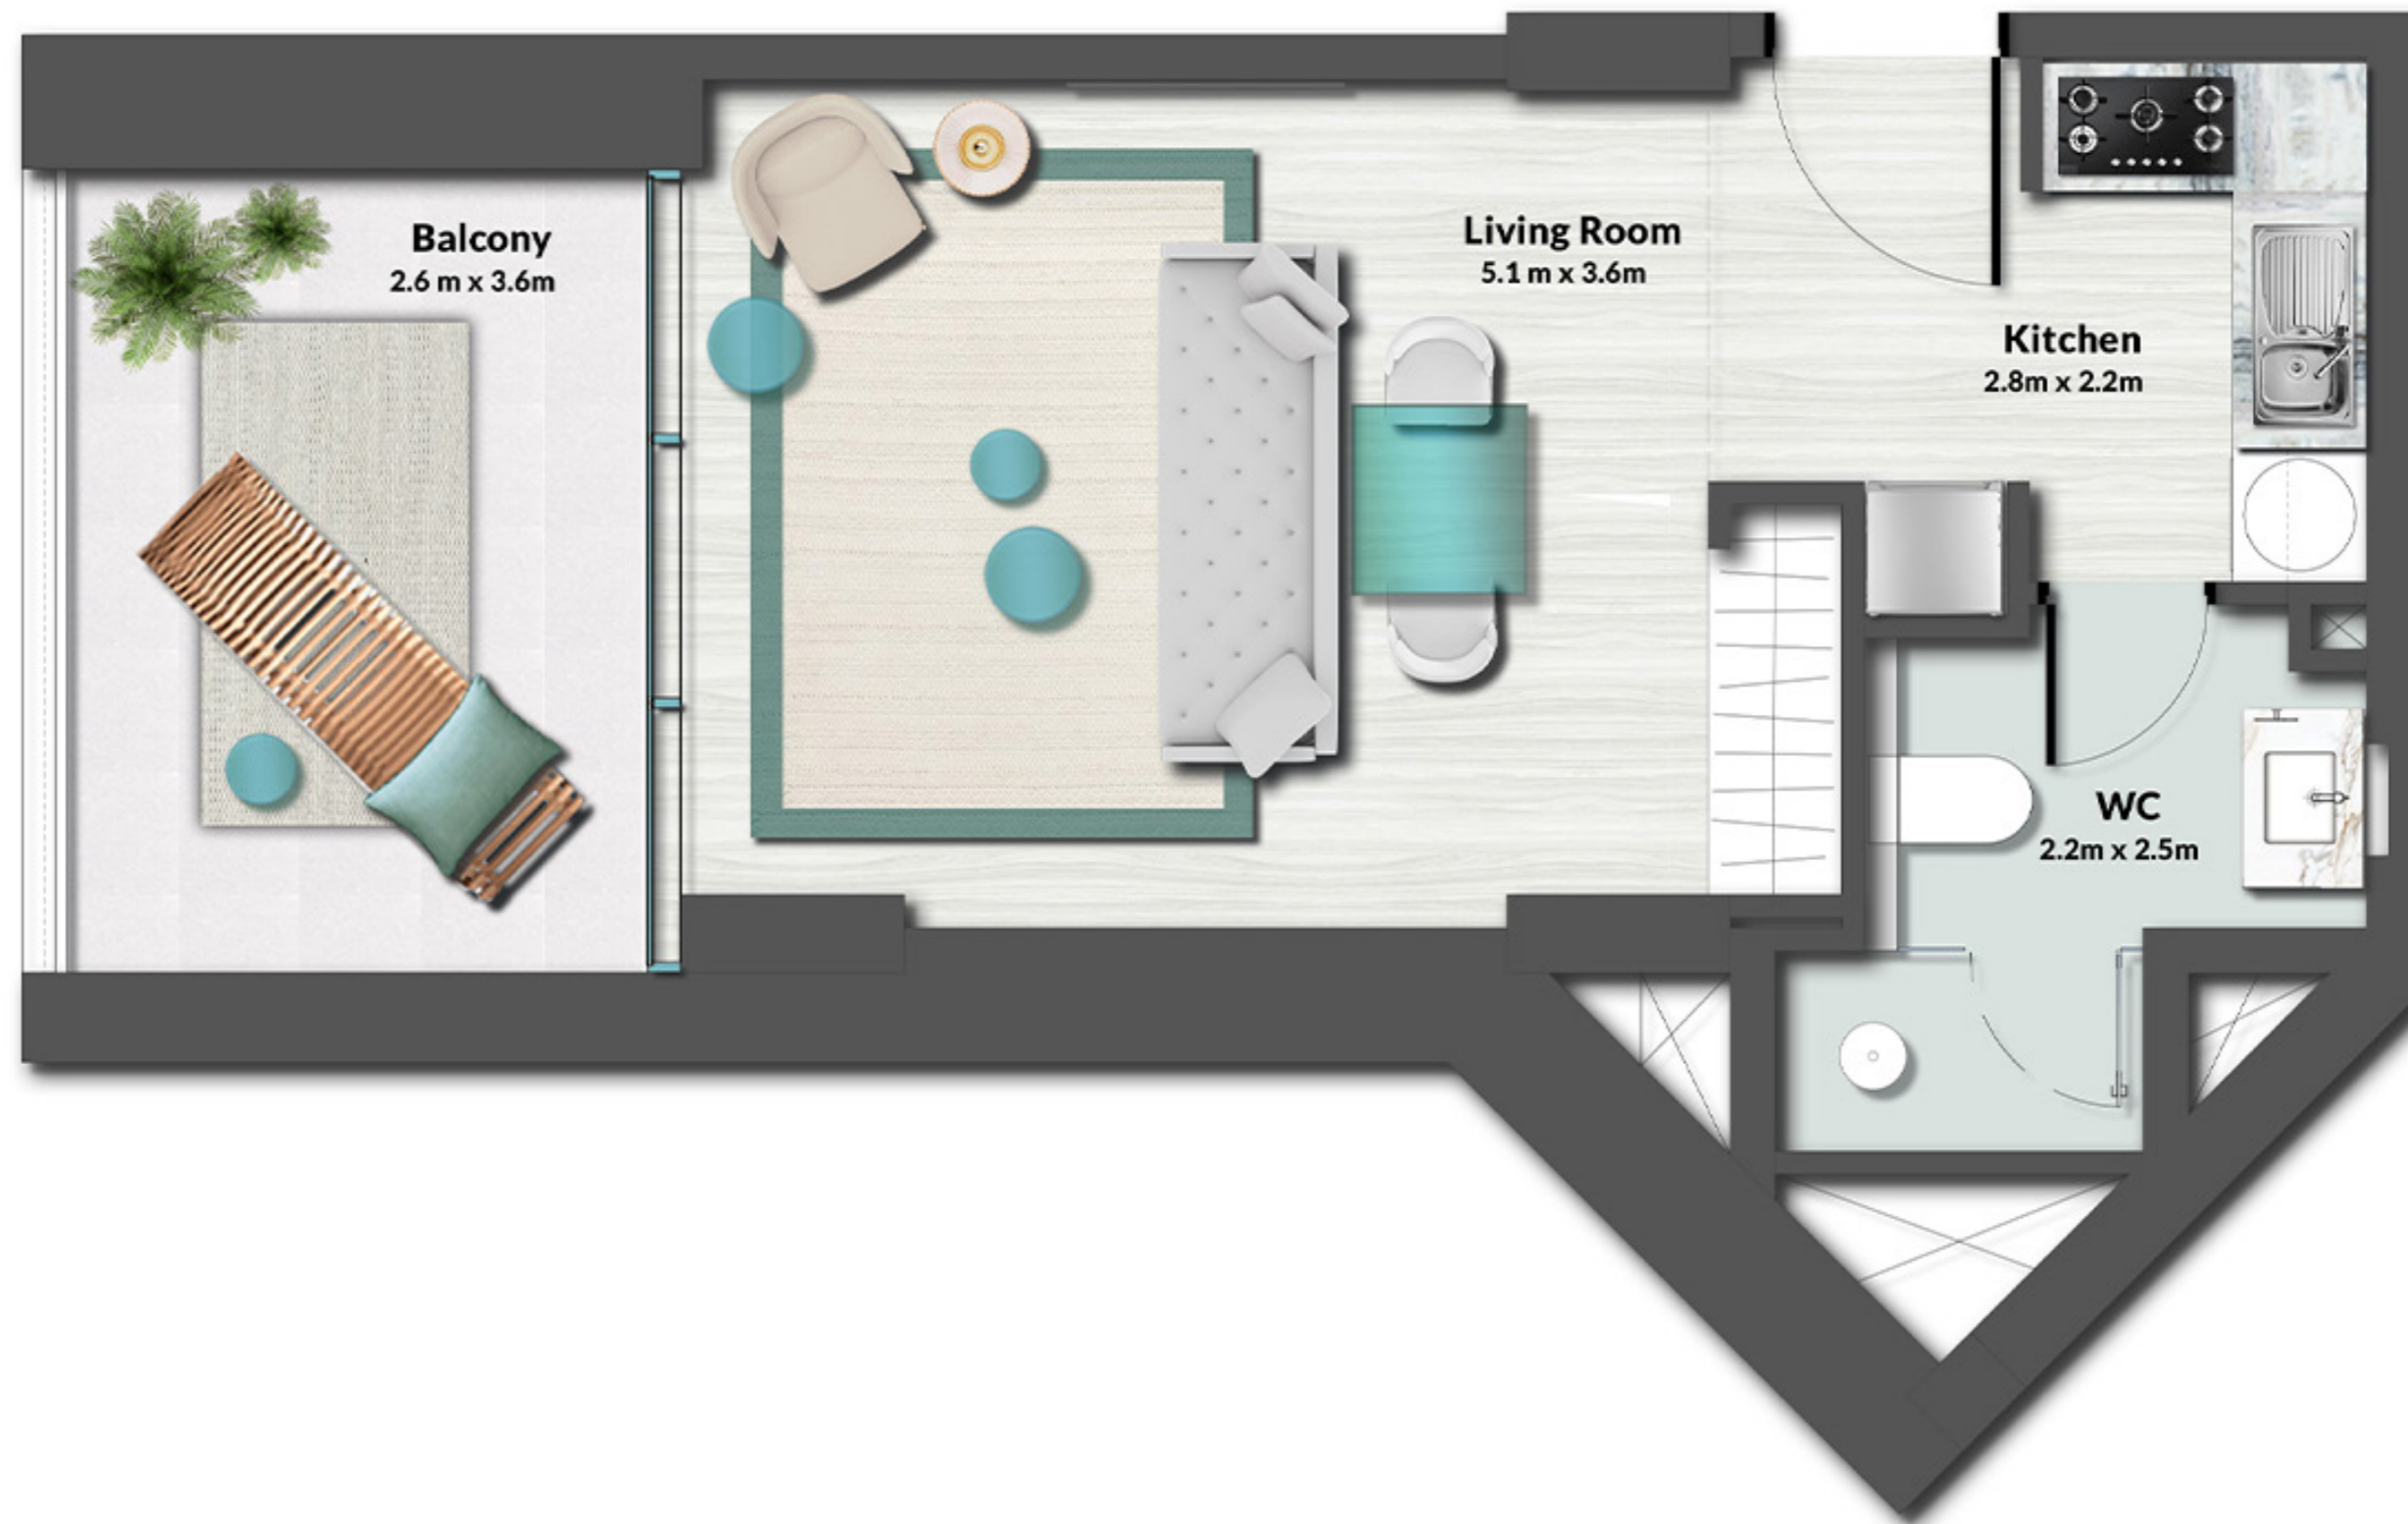

STUDIO

LEVEL 11 & 12 TYPE 2

SUITE AREA	349.07 SQ.FT.	32.43 SQ.M.
BALCONY AREA	122.39 SQ.FT.	11.37 SQ.M.
TOTAL AREA	471.46 SQ.FT.	43.80 SQ.M.

UNIT

01, 08, 13, 19, 24, 31