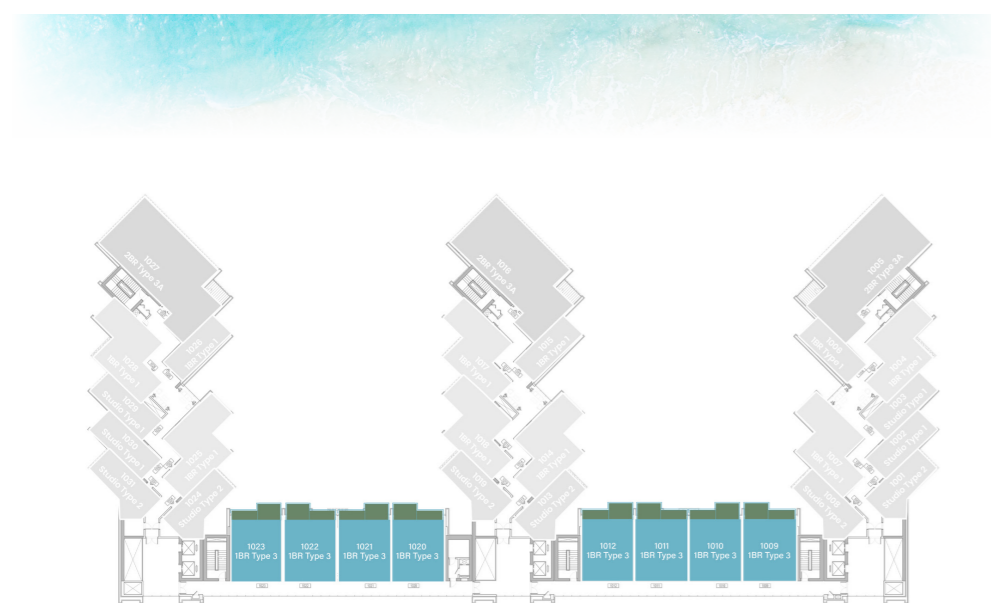

09, 10, 11, 12, 20, 21, 22, 23

2 BEDROOM

LEVEL 10 TYPE 3A

SUITE AREA	1,259.59 SQ.FT.	117.02 SQ.M.
BALCONY AREA	699.33 SQ.FT.	64.97 SQ.M.
TOTAL AREA	1,958.92 SQ.FT.	181.99 SQ.M.

UNIT
05, 16, 27

11TH & 12TH FLOOR