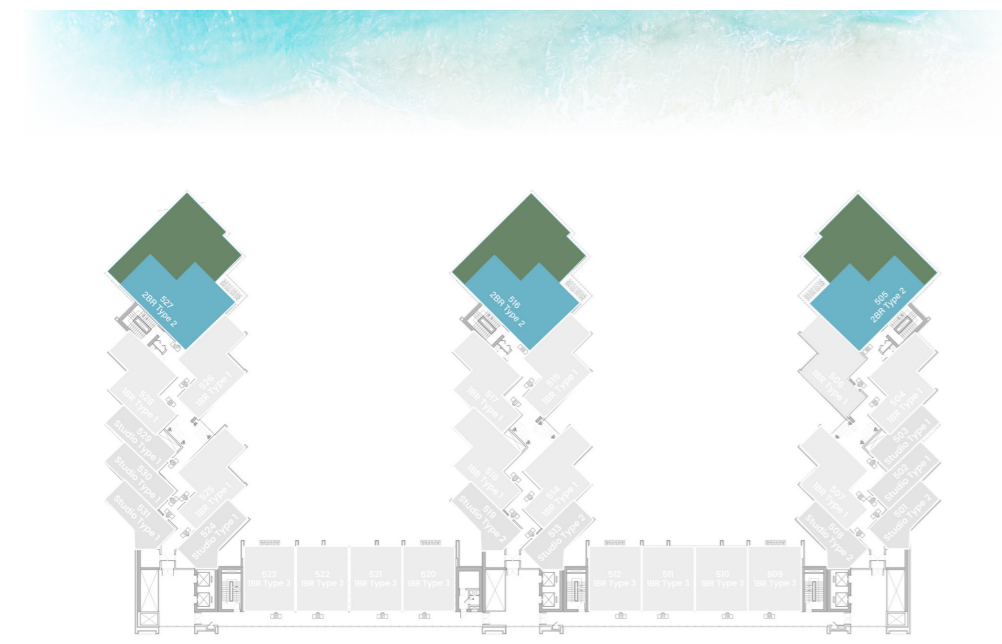

2 BEDROOM

LEVEL 5 TYPE 2

SUITE AREA	1,292.32 SQ.FT.	120.06 SQ.M.
BALCONY AREA	1,318.36 SQ.FT.	122.48 SQ.M.
TOTAL AREA	2,610.68 SQ.FT.	242.54 SQ.M.

UNIT
05, 16, 27