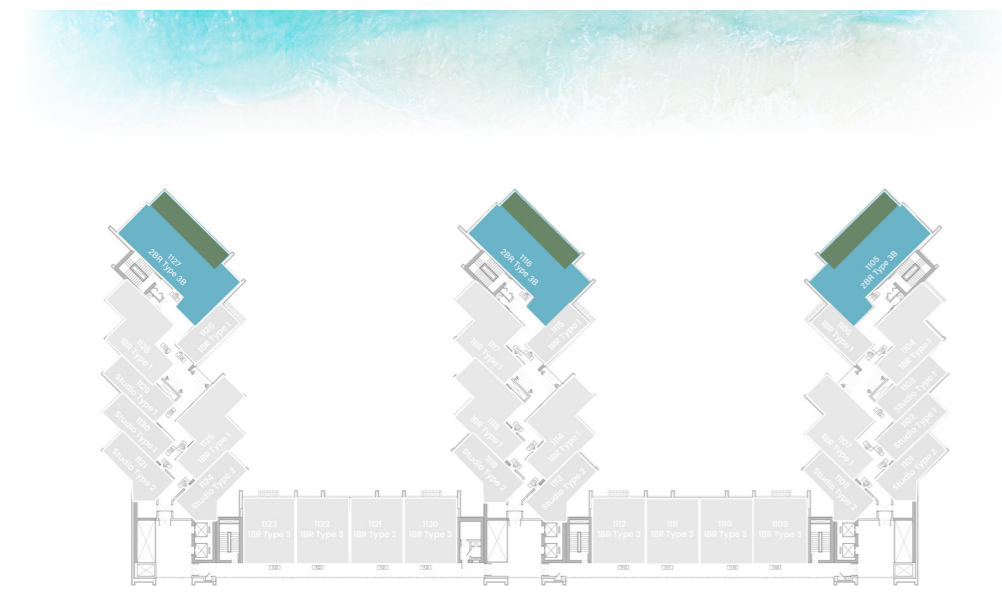

2 BEDROOM

LEVEL 11 & 12 TYPE 3B

SUITE AREA	1,259.49 SQ.FT.	117.01 SQ.M.
BALCONY AREA	540.46 SQ.FT.	50.21 SQ.M.
TOTAL AREA	1,799.94 SQ.FT.	167.22 SQ.M.

UNIT
05, 16, 27