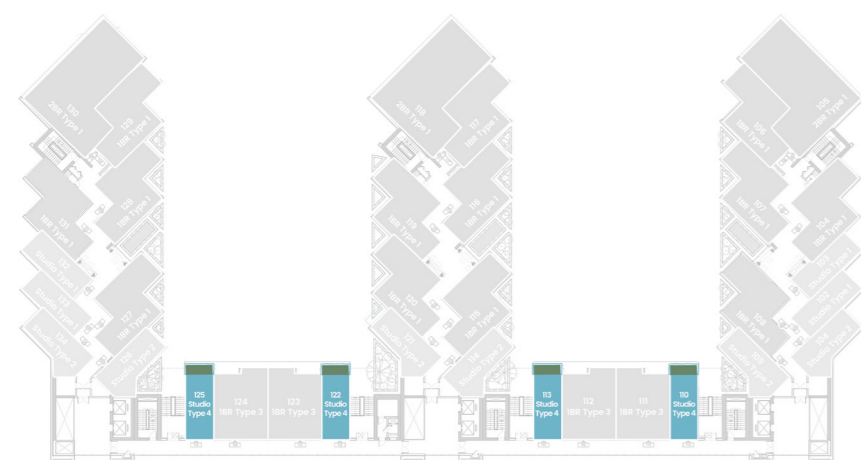

SUITE AREA	381.26 SQ.FT.	35.42 SQ.M.
BALCONY AREA	101.72 SQ.FT.	9.45 SQ.M.
TOTAL AREA	482.98 SQ.FT.	44.87 SQ.M.

UNIT
09, 14, 26

STUDIO

LEVEL 1 TYPE 4

SUITE AREA	349.07 SQ.FT.	32.43 SQ.M.
BALCONY AREA	80.41 SQ.FT.	7.47 SQ.M.
TOTAL AREA	429.48 SQ.FT.	39.90 SQ.M.

UNIT
25 ,22 ,13 ,10

1 BEDROOM

LEVEL 1 TYPE 1

SUITE AREA	675.65 SQ.FT.	62.77 SQ.M.
BALCONY AREA	165.01 SQ.FT.	15.33 SQ.M.
TOTAL AREA	840.66 SQ.FT.	78.10 SQ.M.

UNIT

04, 06, 07, 08, 15, 16, 17, 19, 20, 27, 28, 29, 31