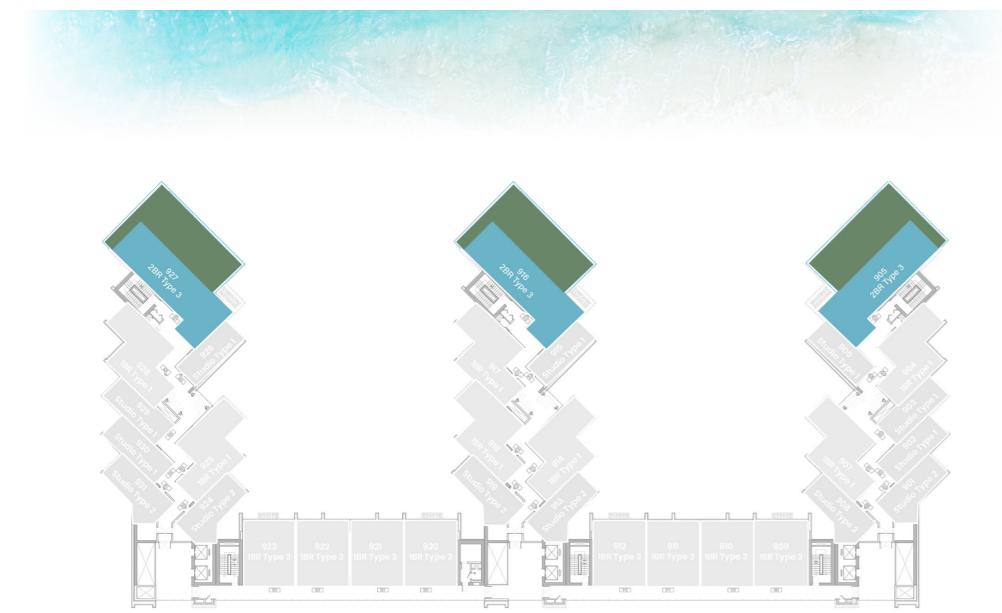

2 BEDROOM

LEVEL 9 TYPE 3

SUITE AREA	1,259.59 SQ.FT.	117.02 SQ.M.
BALCONY AREA	987.48 SQ.FT.	91.74 SQ.M.
TOTAL AREA	2,247.07 SQ.FT.	208.76 SQ.M.

UNIT
05, 16, 27