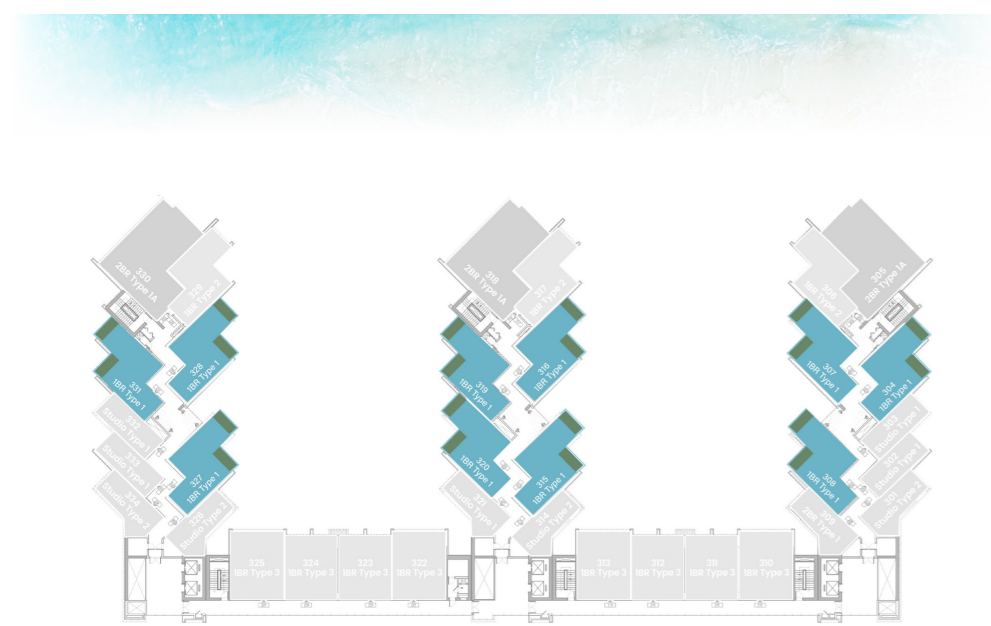

1 BEDROOM

LEVEL 3 TYPE 1

SUITE AREA	651.32 SQ.FT.	60.51 SQ.M.
BALCONY AREA	136.27 SQ.FT.	12.66 SQ.M.
TOTAL AREA	787.60 SQ.FT.	73.17 SQ.M.

UNIT

04, 07, 08, 15, 16, 19, 20, 27, 28, 31