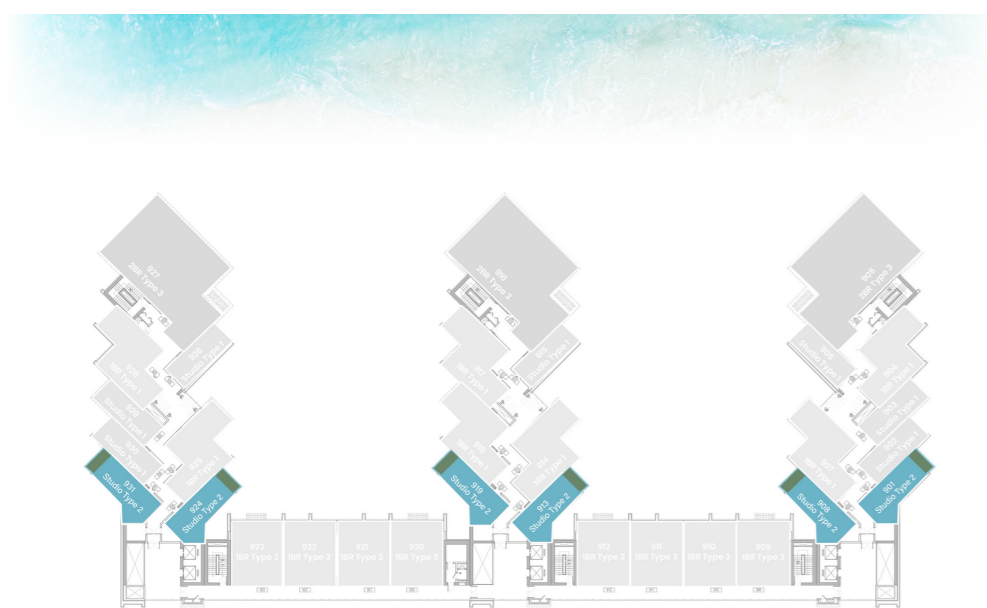

UNIT

02, 03, 06, 15, 26, 29, 30

STUDIO

LEVEL 9 TYPE 2

SUITE AREA	349.07 SQ.FT.	32.43 SQ.M.
BALCONY AREA	122.71 SQ.FT.	11.40 SQ.M.
TOTAL AREA	471.78 SQ.FT.	43.83 SQ.M.

UNIT

01, 08, 13, 19, 24, 31

1 BEDROOM