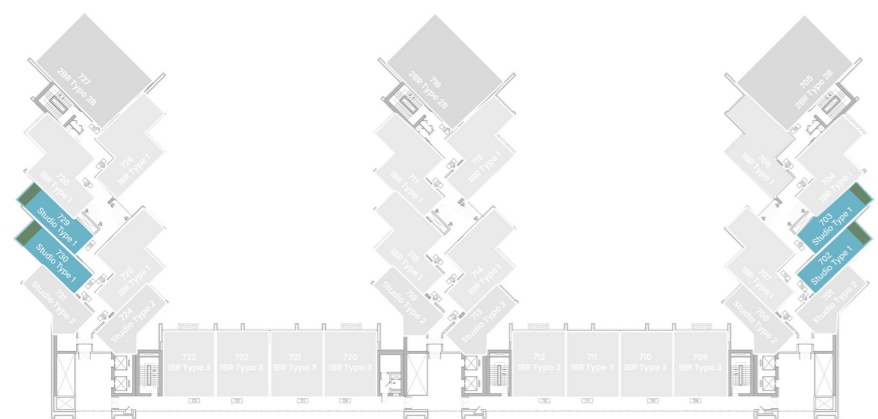

STUDIO

LEVEL 7 & 8 TYPE 1

SUITE AREA	327.98 SQ.FT.	30.47 SQ.M.
BALCONY AREA	88.80 SQ.FT.	8.25 SQ.M.
TOTAL AREA	416.78 SQ.FT.	38.72 SQ.M.

UNIT
02, 03, 29, 30