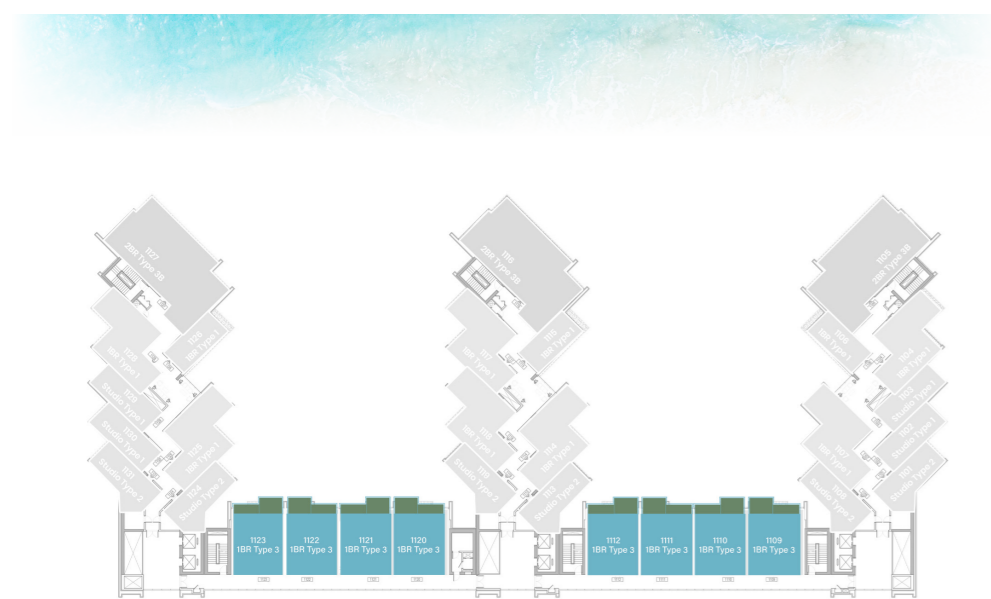

1 BEDROOM

LEVEL 11 & 12 TYPE 3

SUITE AREA	652.08 SQ.FT.	60.58 SQ.M.
BALCONY AREA	151.66 SQ.FT.	14.09 SQ.M.
TOTAL AREA	803.74 SQ.FT.	74.67 SQ.M.

UNIT

09, 10, 11, 12, 20, 21, 22, 23