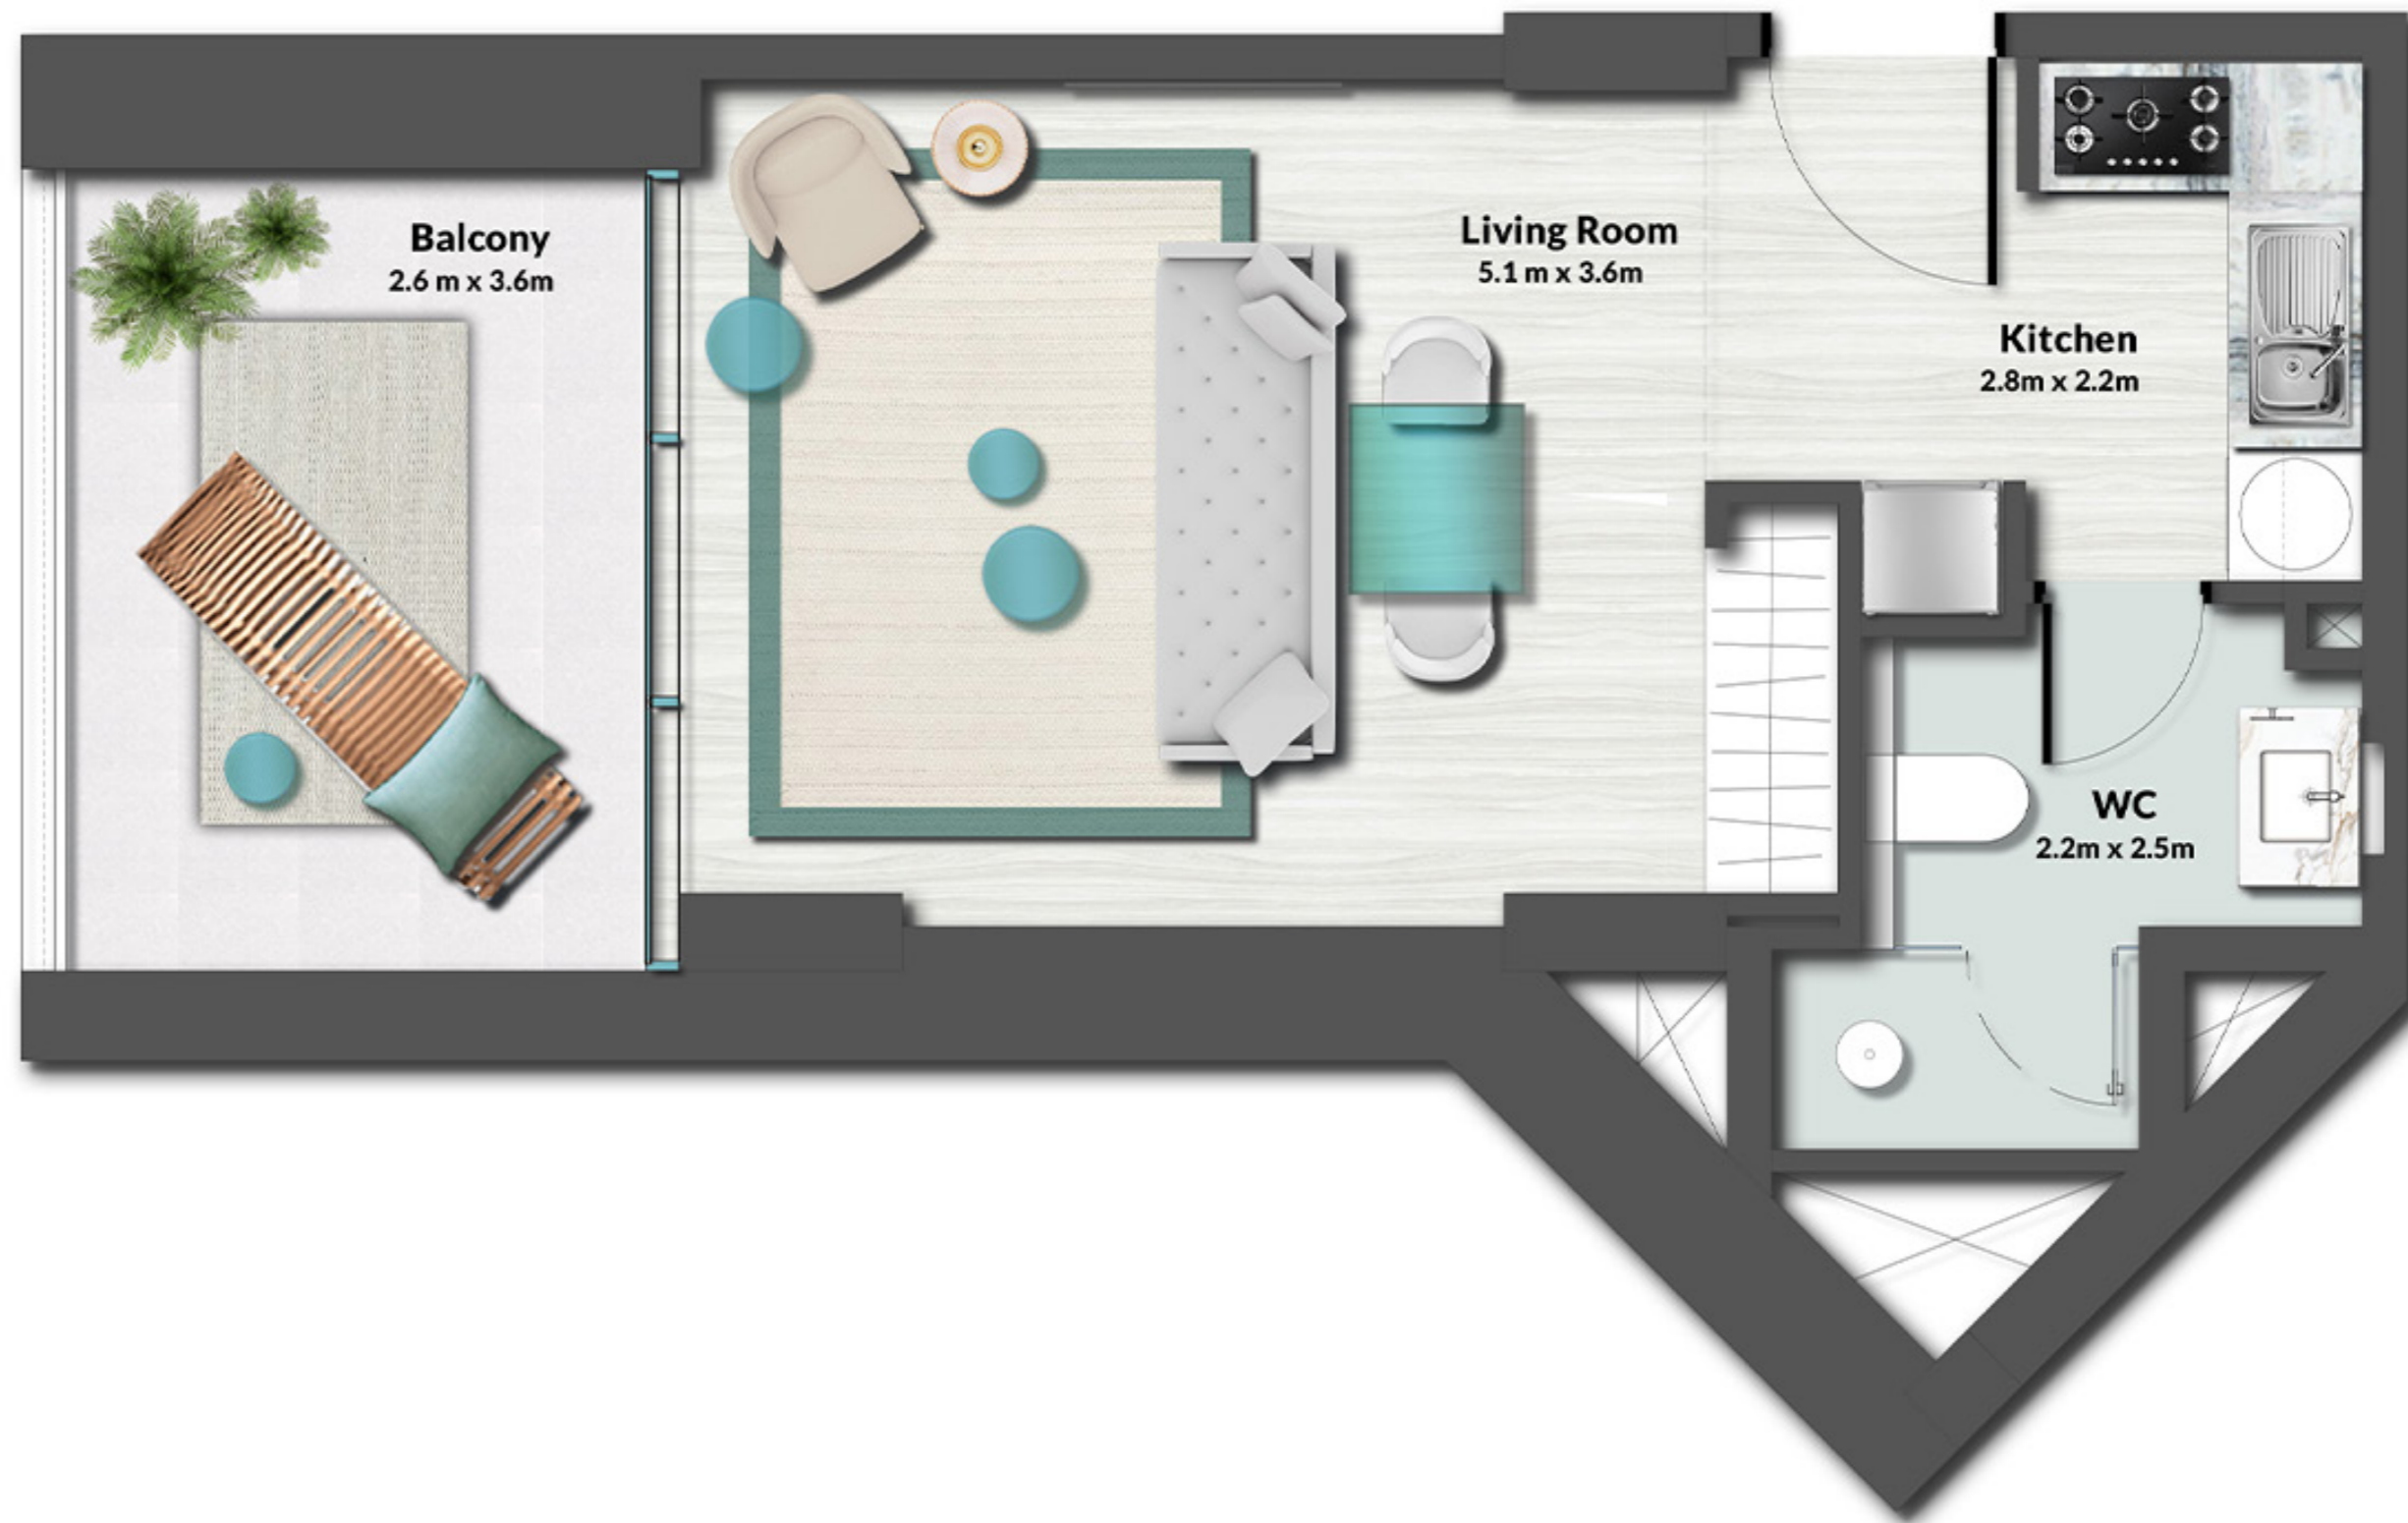

UNIT

02, 03, 32, 33

STUDIO

LEVEL 1 TYPE 2

SUITE AREA	373.51 SQ.FT.	34.70 SQ.M.
BALCONY AREA	101.72 SQ.FT.	9.45 SQ.M.
TOTAL AREA	475.23 SQ.FT.	44.15 SQ.M.

UNIT
01, 21, 34

STUDIO

LEVEL 1 TYPE 3