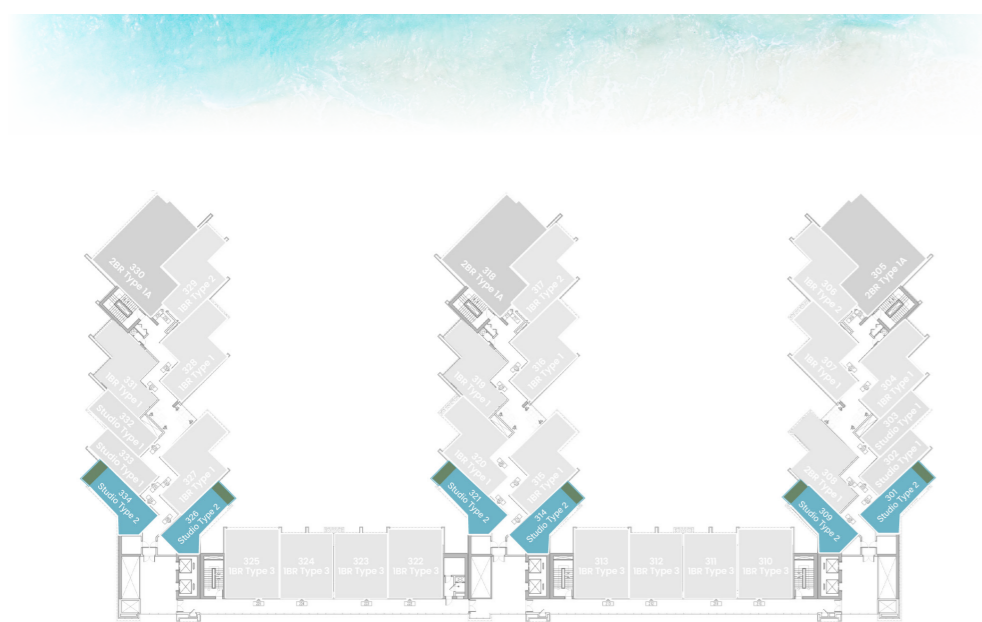

STUDIO

LEVEL 3 TYPE 2

SUITE AREA	349.07 SQ.FT.	32.43 SQ.M.
BALCONY AREA	122.71 SQ.FT.	11.40 SQ.M.
TOTAL AREA	471.78 SQ.FT.	43.83 SQ.M.

UNIT

01, 09, 14, 21, 26, 34