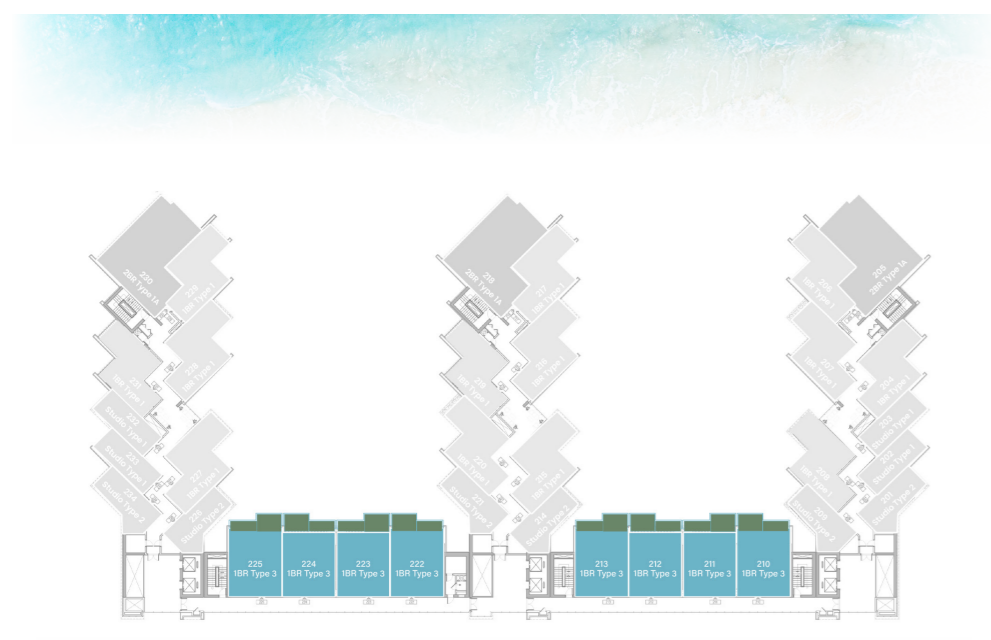

1 BEDROOM

LEVEL 2 TYPE 3

SUITE AREA	652.08 SQ.FT.	60.58 SQ.M.
BALCONY AREA	199.67 SQ.FT.	18.55 SQ.M.
TOTAL AREA	851.75 SQ.FT.	79.13 SQ.M.

UNIT

10, 11, 12, 13, 22, 23, 24, 25