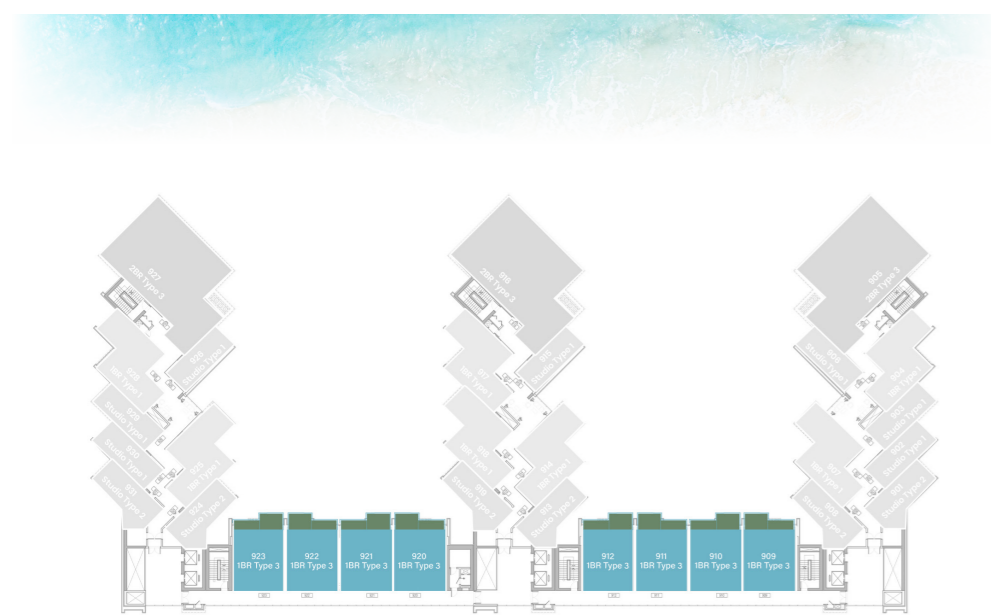

MASA

RESIDENCE

1 BEDROOM

LEVEL 9 TYPE 3

SUITE AREA	652.08 SQ.FT.	60.58 SQ.M.
BALCONY AREA	151.66 SQ.FT.	14.09 SQ.M.
TOTAL AREA	803.74 SQ.FT.	74.67 SQ.M.

UNIT

09, 10, 11, 12, 20, 21, 22, 23