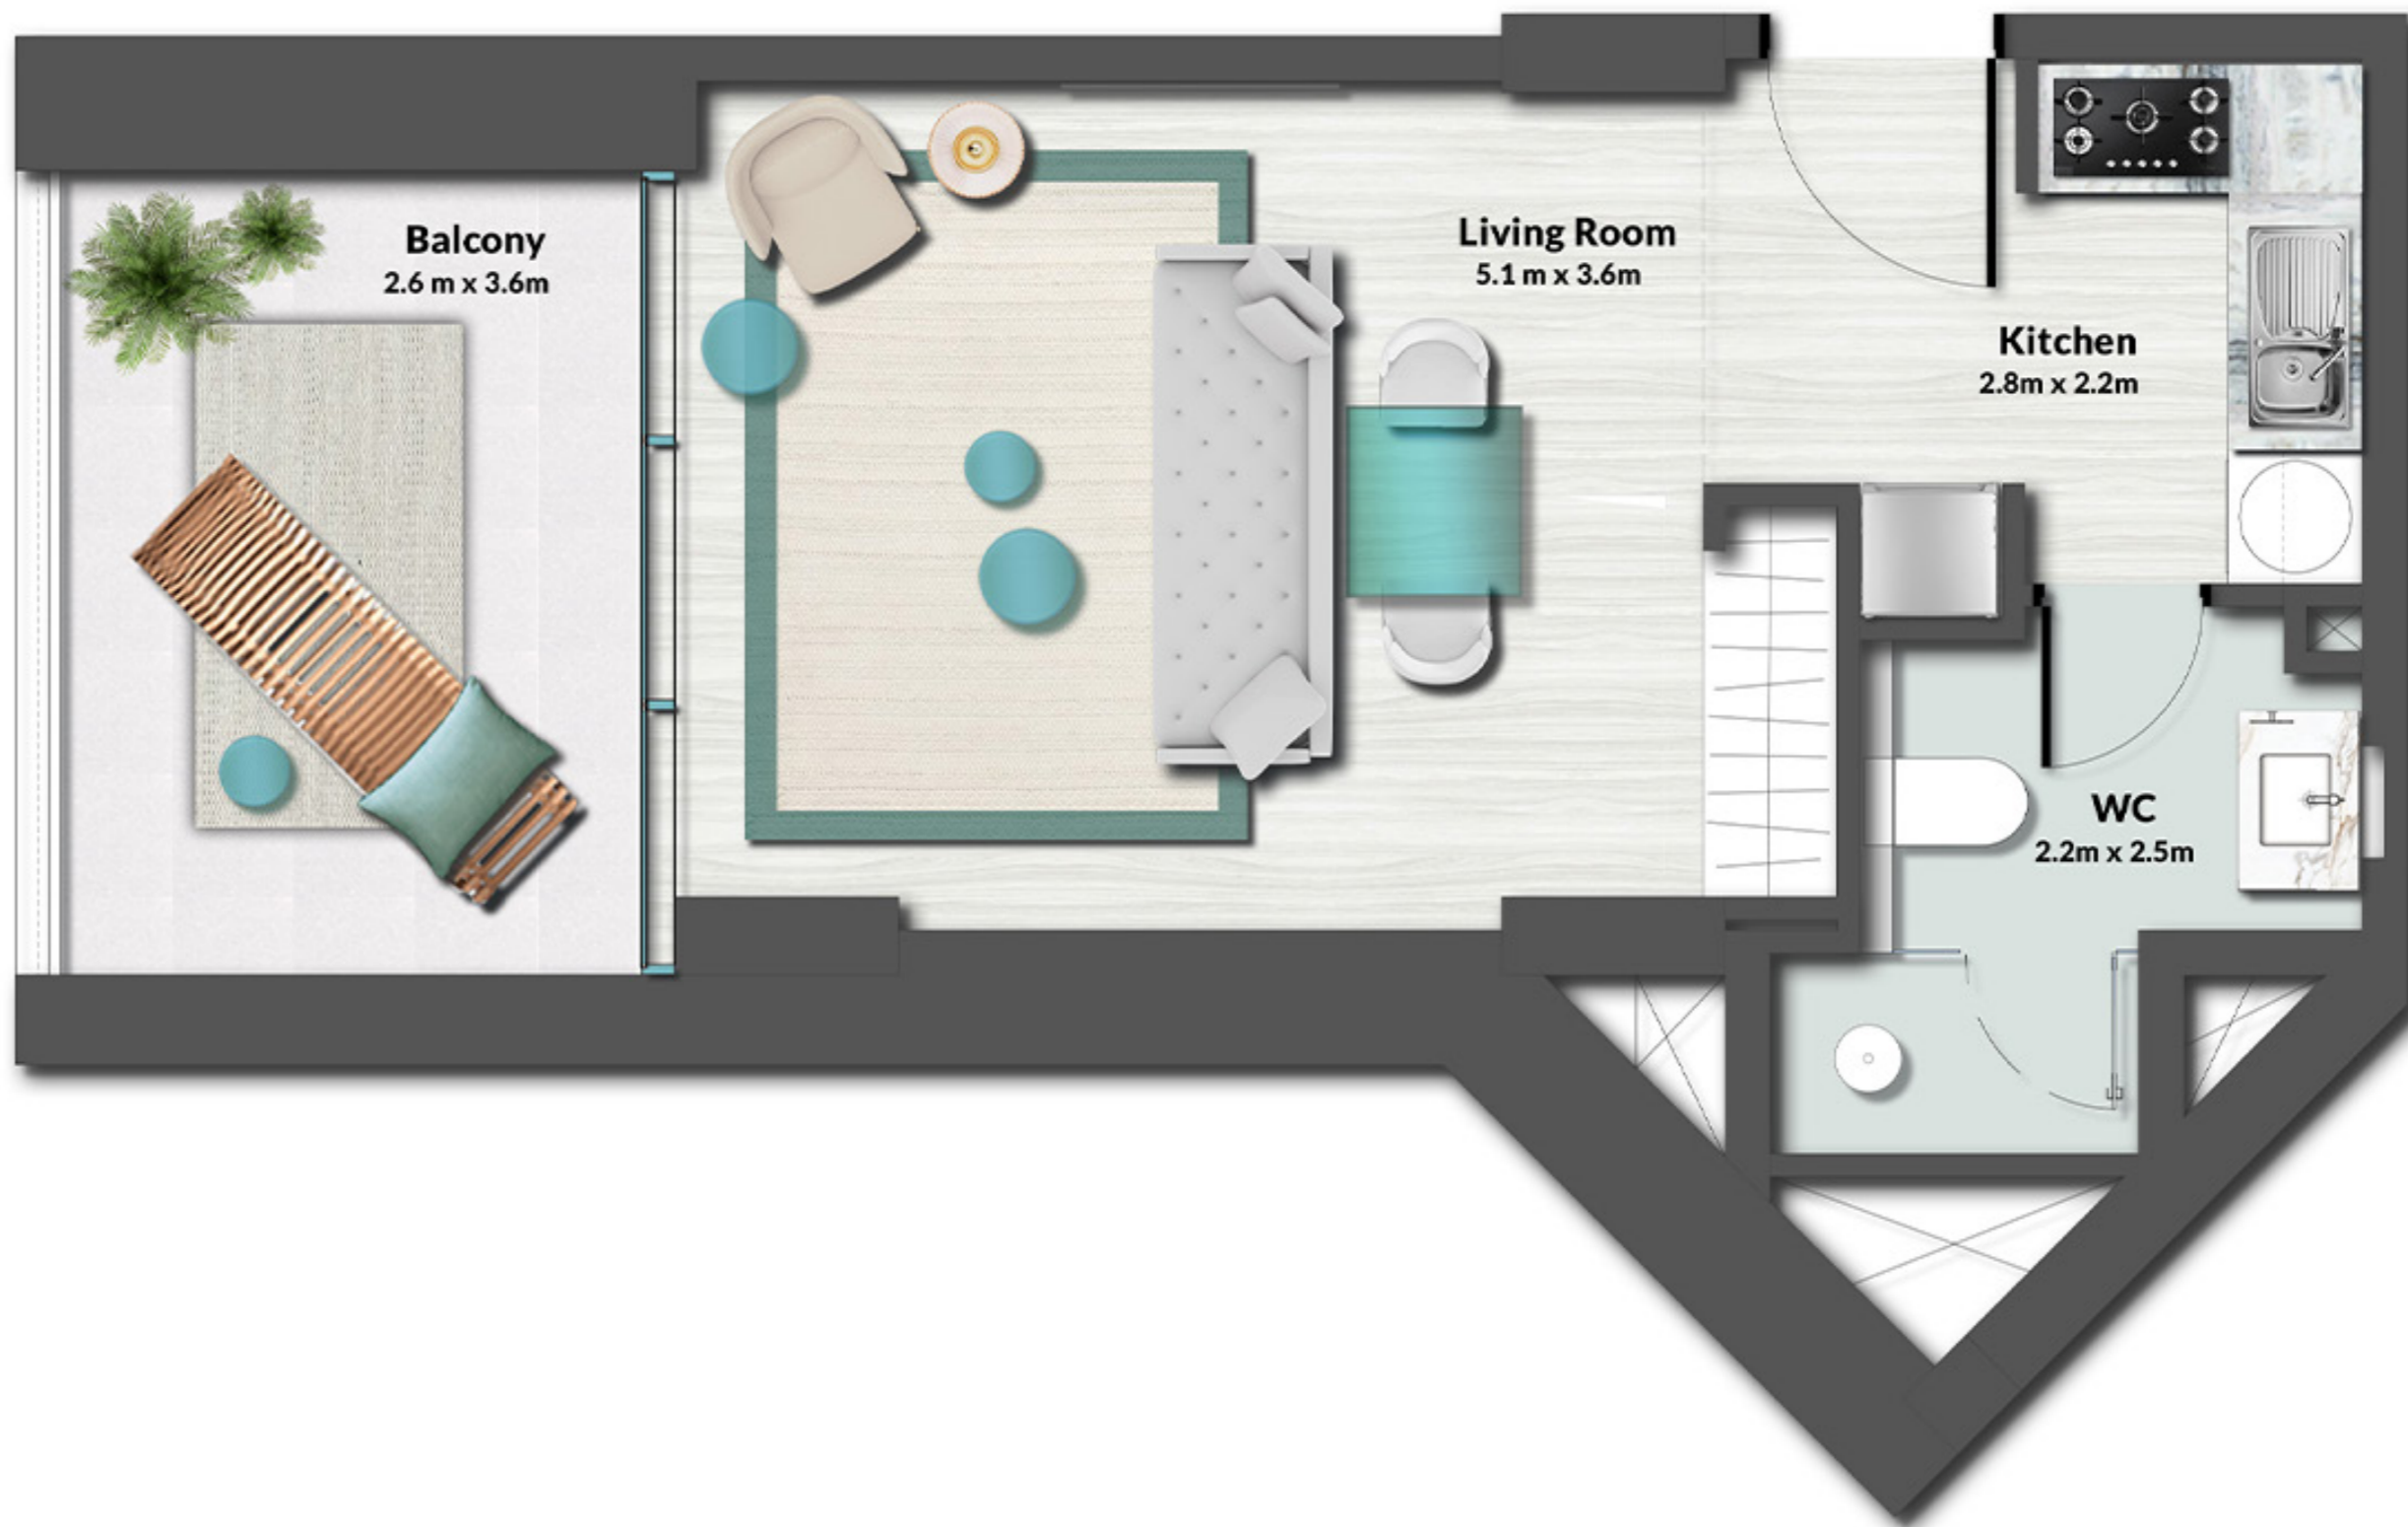

STUDIO

LEVEL 10 TYPE 2

SUITE AREA	349.07 SQ.FT.	32.43 SQ.M.
BALCONY AREA	88.80 SQ.FT.	8.25 SQ.M.
TOTAL AREA	437.88 SQ.FT.	40.68 SQ.M.

UNIT

01, 08, 13, 19, 24, 31