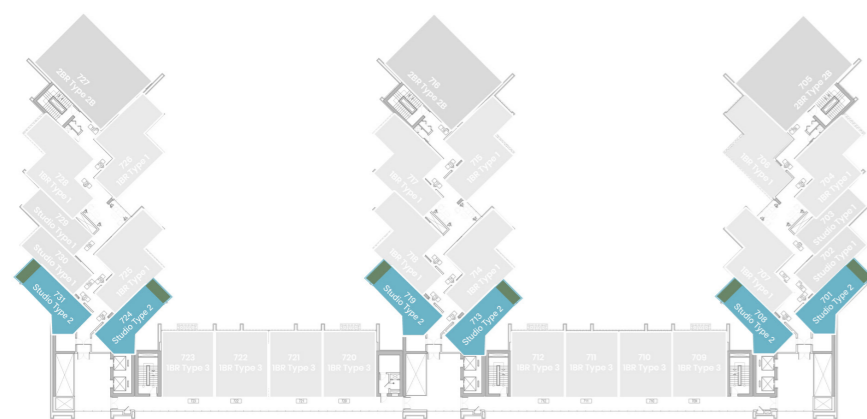

STUDIO

LEVEL 7 & 8 TYPE 2

SUITE AREA	349.40 SQ.FT.	32.46 SQ.M.
BALCONY AREA	103.87 SQ.FT.	9.65 SQ.M.
TOTAL AREA	453.27 SQ.FT.	42.11 SQ.M.

UNIT

01, 08, 13, 19, 24, 31