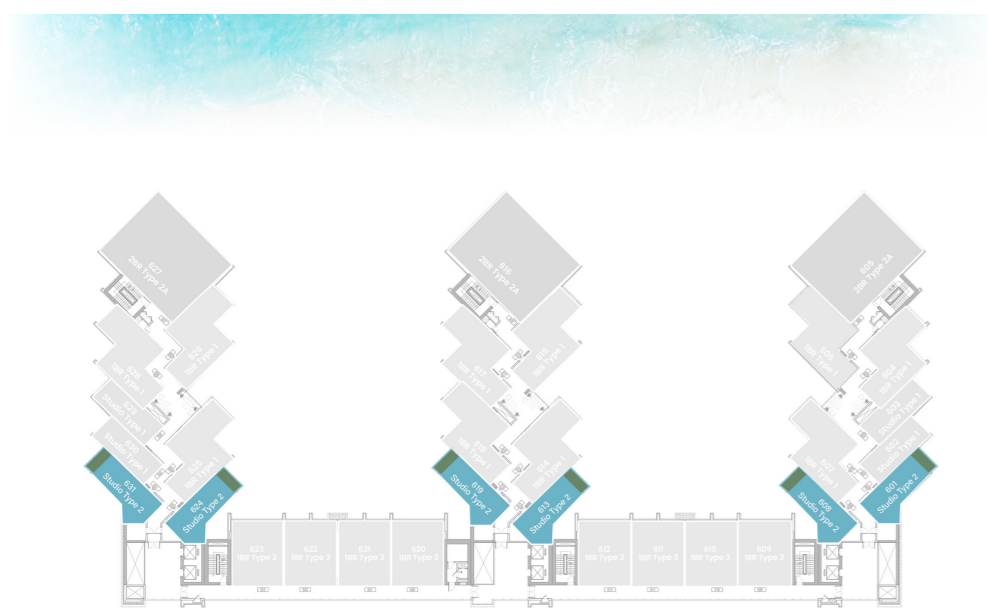

UNIT
02, 03, 08, 30

STUDIO

LEVEL 6 TYPE 2

SUITE AREA	349.07 SQ.FT.	32.43 SQ.M.
BALCONY AREA	104.19 SQ.FT.	9.68 SQ.M.
TOTAL AREA	453.27 SQ.FT.	42.11 SQ.M.

UNIT

01, 08, 13, 19, 24, 31

1 BEDROOM

LEVEL 6 TYPE 1