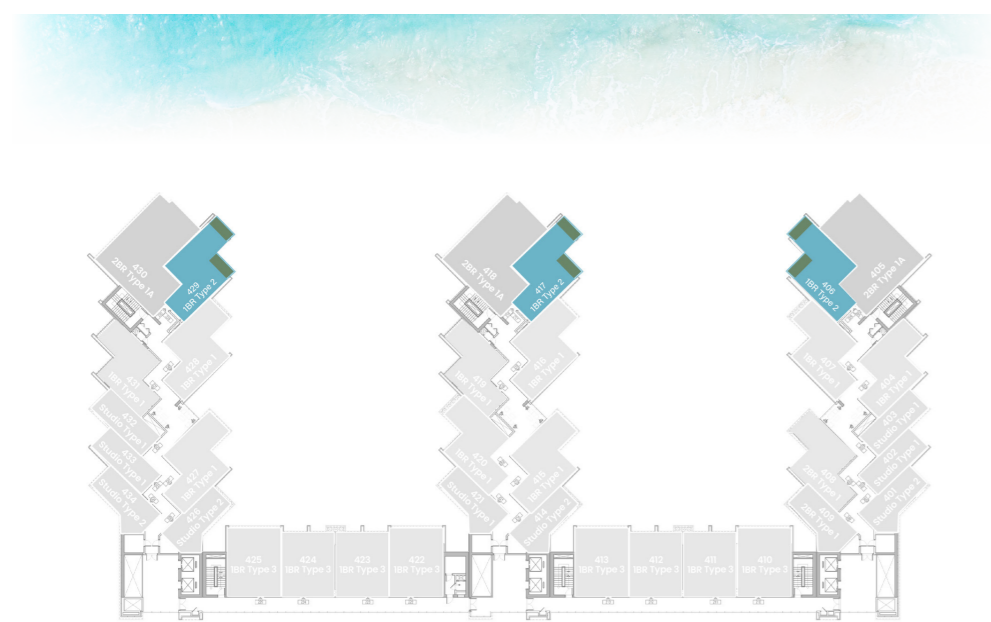

UNIT

04, 07, 08, 15, 16, 19, 20, 27, 28, 31

1 BEDROOM

LEVEL 4 TYPE 2

SUITE AREA	682.54 SQ.FT.	63.41 SQ.M.
BALCONY AREA	166.95 SQ.FT.	15.51 SQ.M.
TOTAL AREA	849.49 SQ.FT.	78.92 SQ.M.

UNIT
06, 17, 29

1 BEDROOM